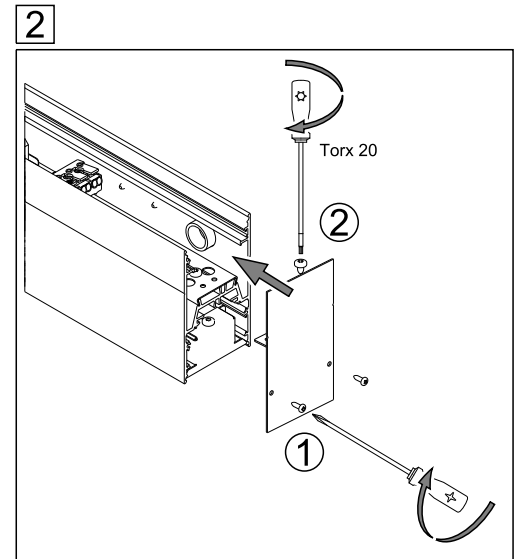

443

Type	L mm	B mm	H mm
serio-WITE LED	1	61	106