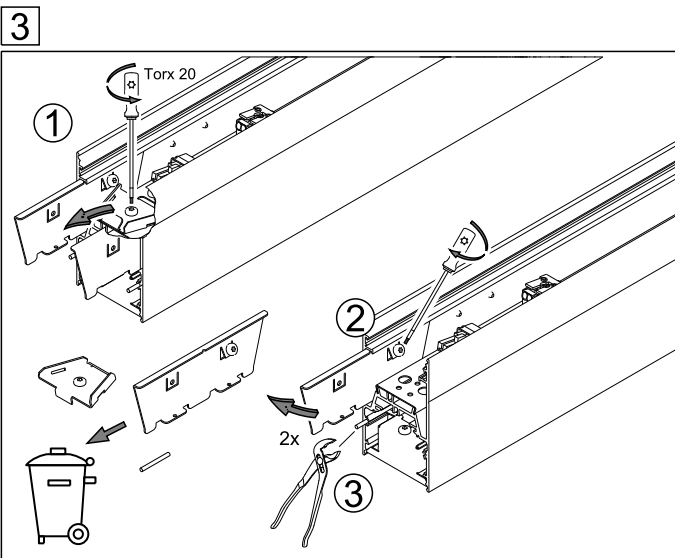

443

Type	L mm	B mm	H mm
serio-WITE LED	1	61	106