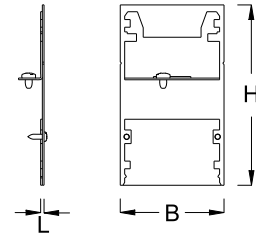

443

Type	L mm	B mm	H mm
serio-WITE LED	1	61	106