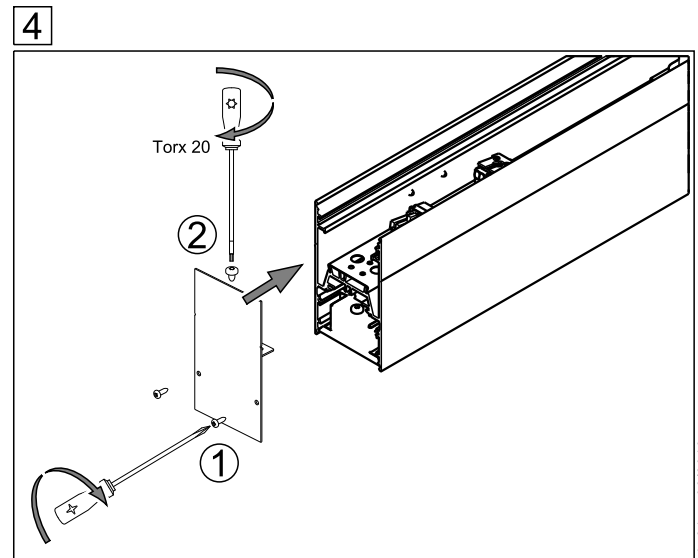

443

Type	L mm	B mm	H mm
serio-WITE LED	1	61	106