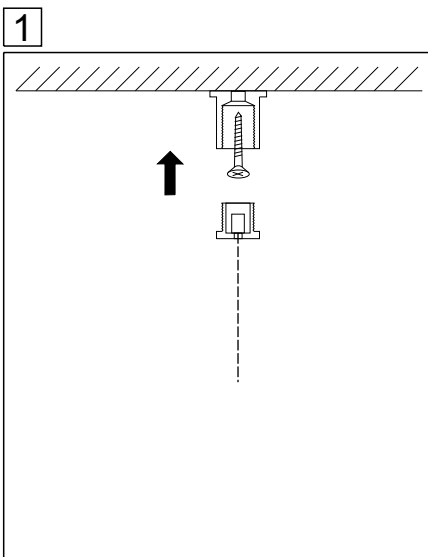

Type	L mm	B mm	H mm
serio-HITE LED	1	61	106