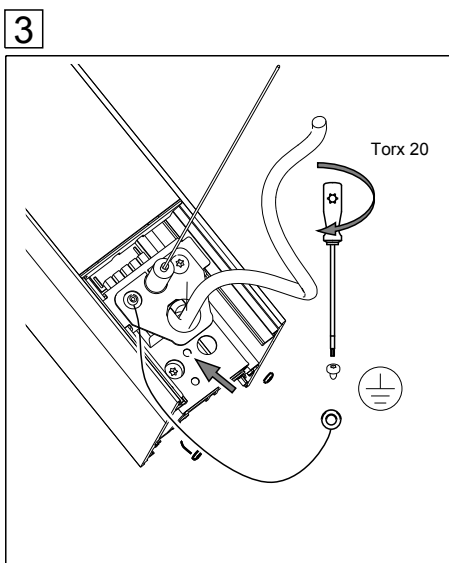

Type	L mm	B mm	H mm
serio-HITE LED	1	61	106