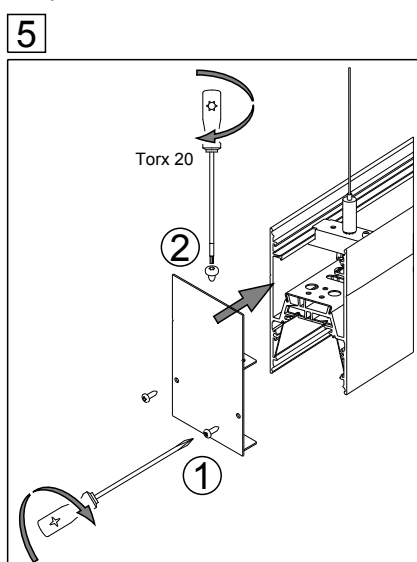

Type	L mm	B mm	H mm
serio-HITE LED	1	61	106