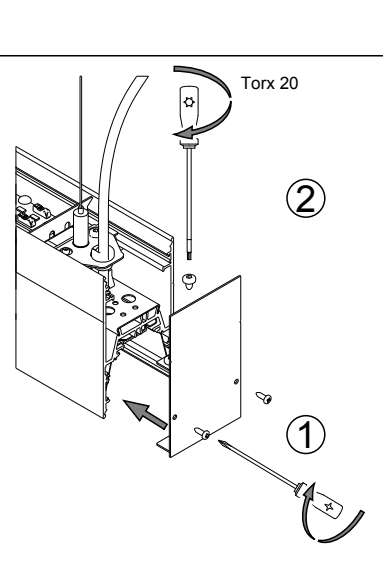

Type	L mm	B mm	H mm
serio-HITE LED	1	61	106