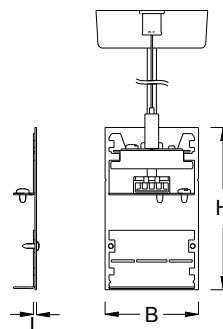

### 543

Type	L mm	B mm	H mm
serio-HITE LED	1	61	106