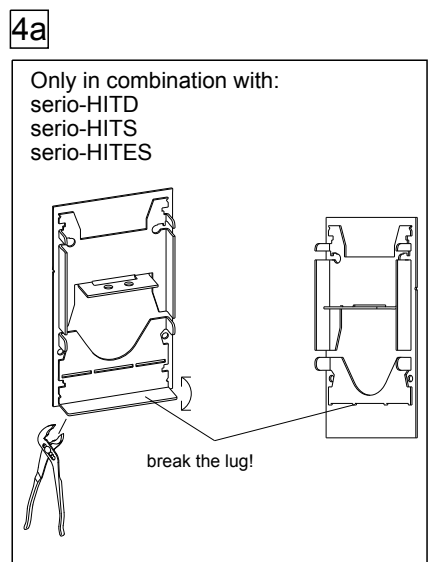

### 543

Type	L mm	B mm	H mm
serio-HITE LED	1	61	106