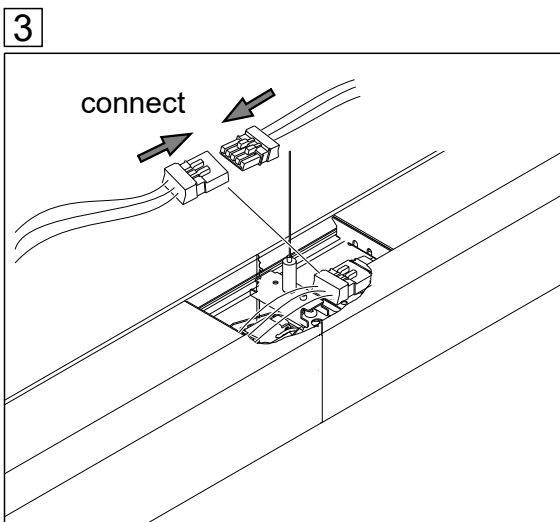

543

Type	L mm	B mm	H mm	A1 mm
serio-HIT/0800 LED	845	61	106	845
serio-HIT/1100 LED	1125	61	106	1125
serio-HIT/1400 LED	1405	61	106	1405
serio-HIT/1700 LED	1685	61	106	1685
serio-HIT/2200 LED	2245	61	106	2245
serio-HIT/2800 LED	2805	61	106	2805

lichtwerk GmbH
Hellinger Straße 3
D-97486 Königshausen/Bay.
fon +49 9525 9827-0
fax +49 9525 9827-300
www.lichtwerk.de
info@lichtwerk.de

3 pol. / ET

N	N
⊕	PE
1	L1
2	
3	

5 pol. / DALI

N	N
⊕	PE
1	L1
2	DA
3	DA

zul. Stromstärken
Permissible current 10A