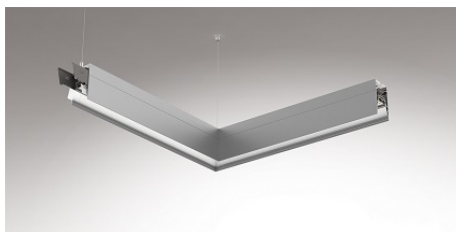

INSTRUCTION

serio-HITL LED LB serio-HITR LED LB 543

lichtwerk
inspired by light

lichtwerk GmbH
Hellinger Straße 3
D-97486 Königshausen/Bay.
fon +49 9525 9827-0
fax +49 9525 9827-300
www.lichtwerk.de
info@lichtwerk.de