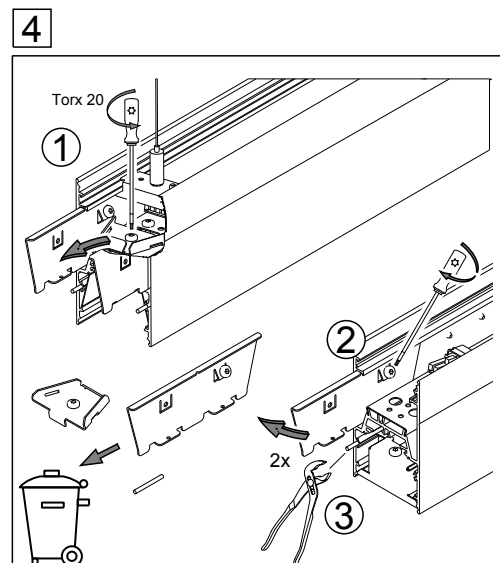

Type	L mm	B mm	H mm
serio-HITE LED	1	61	106