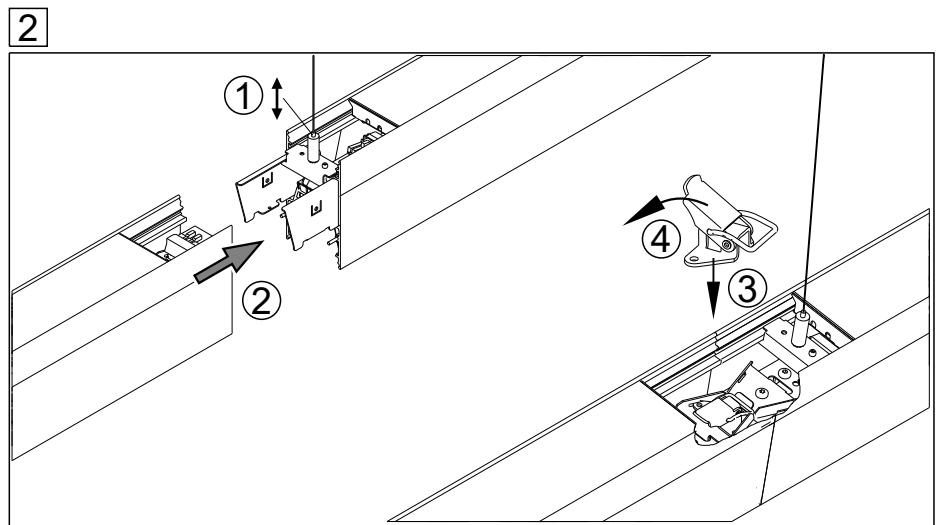

543

Type	L mm	B mm	H mm	A1 mm
serio-HIT/0800 LED	845	61	106	845
serio-HIT/1100 LED	1125	61	106	1125
serio-HIT/1400 LED	1405	61	106	1405
serio-HIT/1700 LED	1685	61	106	1685
serio-HIT/2200 LED	2245	61	106	2245
serio-HIT/2800 LED	2805	61	106	2805

lichtwerk GmbH
Hellinger Straße 3
D-97486 Königshausen/Bay.
fon +49 9525 9827-0
fax +49 9525 9827-300
www.lichtwerk.de
info@lichtwerk.de

3 pol. / ET

N	N
⊕	PE
1	L1
2	
3	

5 pol. / DALI

N	N
⊕	PE
1	L1
2	DA
3	DA

zul. Stromstärken
Permissible current 10A