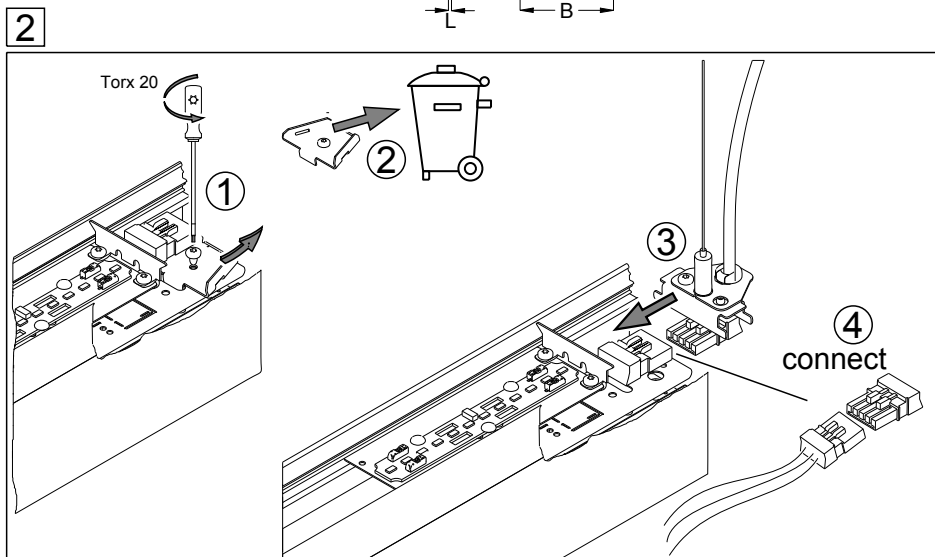

Type	L mm	B mm	H mm
serio-HITE LED	1	61	106