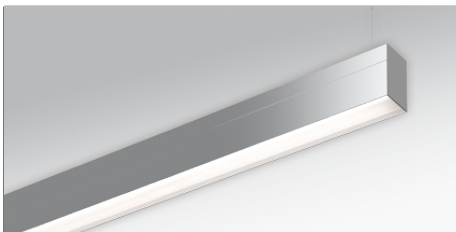

543

Type	L mm	B mm	H mm	A1 mm
serio-HIMP/1100 LED	1127	61	106	1025
serio-HIMP/1400 LED	1407	61	106	1305
serio-HIMP/1700 LED	1687	61	106	1585
serio-HIMP/2200 LED	2247	61	106	2145
serio-HIMP/2800 LED	2807	61	106	2705