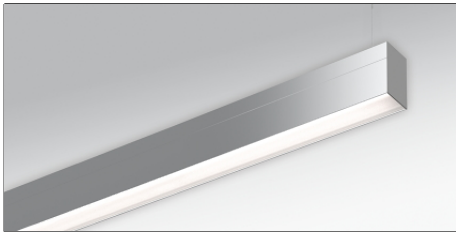

INSTRUCTION

serio-HIMP LED

lichtwerk
inspired by light

lichtwerk GmbH
Hellinger Strasse 3
D-97486 Königsgberg/Bay.
fon +49 9525 9827-0
fax +49 9525 9827-300
www.lichtwerk.de
info@lichtwerk.de

543

Type	L mm	B mm	H mm	A1 mm
serio-HIMP/1100 LED	1127	61	106	1025
serio-HIMP/1400 LED	1407	61	106	1305
serio-HIMP/1700 LED	1687	61	106	1585
serio-HIMP/2200 LED	2247	61	106	2145
serio-HIMP/2800 LED	2807	61	106	2705