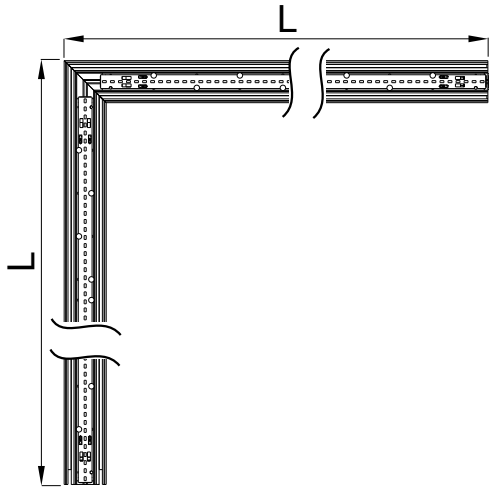

INSTRUCTION

serio-G LED LB

543

lichtwerk
inspired by light

lichtwerk GmbH
Hellinger Straße 3
D-97486 Königshausen/Bay.
fon +49 9525 9827-0
fax +49 9525 9827-300
www.lichtwerk.de
info@lichtwerk.de