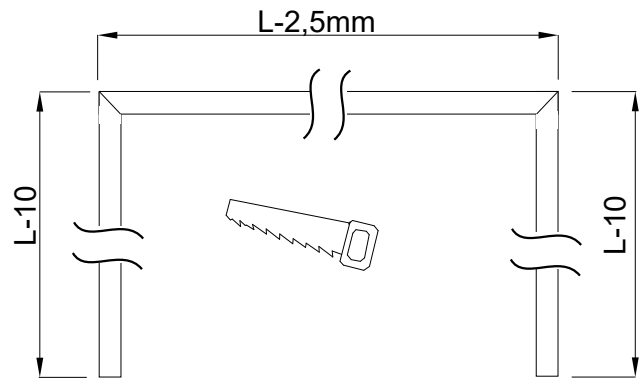

INSTRUCTION

serio-G LED LB

543

lichtwerk
inspired by light

lichtwerk GmbH
Hellinger Straße 3
D-97486 Königshausen/Bay.
fon +49 9525 9827-0
fax +49 9525 9827-300
www.lichtwerk.de
info@lichtwerk.de

Option A