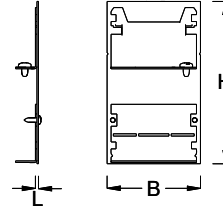

543

Type	L mm	B mm	H mm
serio-H ITE LED	1	61	106