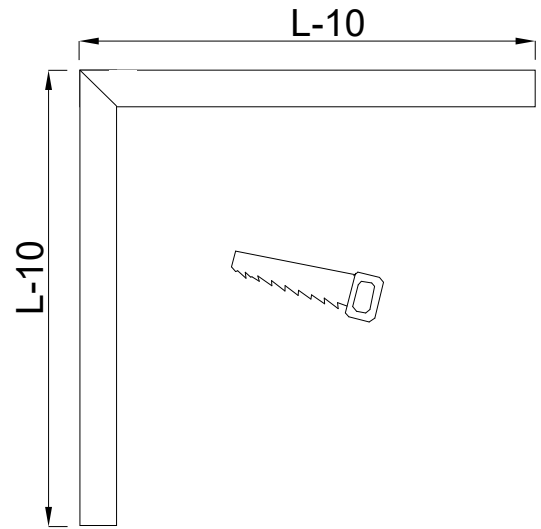

INSTRUCTION

serio-G LED LB

543

lichtwerk
inspired by light

lichtwerk GmbH
Hellinger Straße 3
D-97486 Königshausen/Bay.
fon +49 9525 9827-0
fax +49 9525 9827-300
www.lichtwerk.de
info@lichtwerk.de