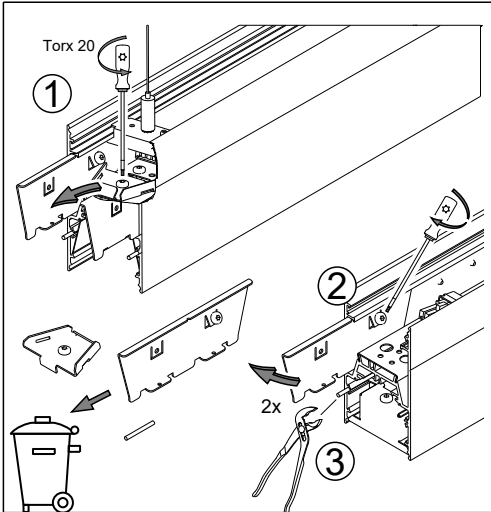

543

Type	L mm	B mm	H mm
serio-H ITE LED	1	61	106

1