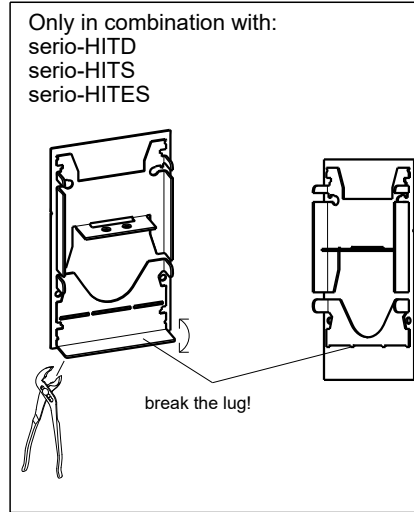

INSTRUCTION

serio-HITE LED

lichtwerk
inspired by light

lichtwerk GmbH
Hellinger Straße 3
D-97486 Königshausen/Gr. Bayern
fon +49 9525 9827-0
fax +49 9525 9827-300
www.lichtwerk.de
info@lichtwerk.de

543

Type	L mm	B mm	H mm
serio-H ITE LED	1	61	106

1

1a

2