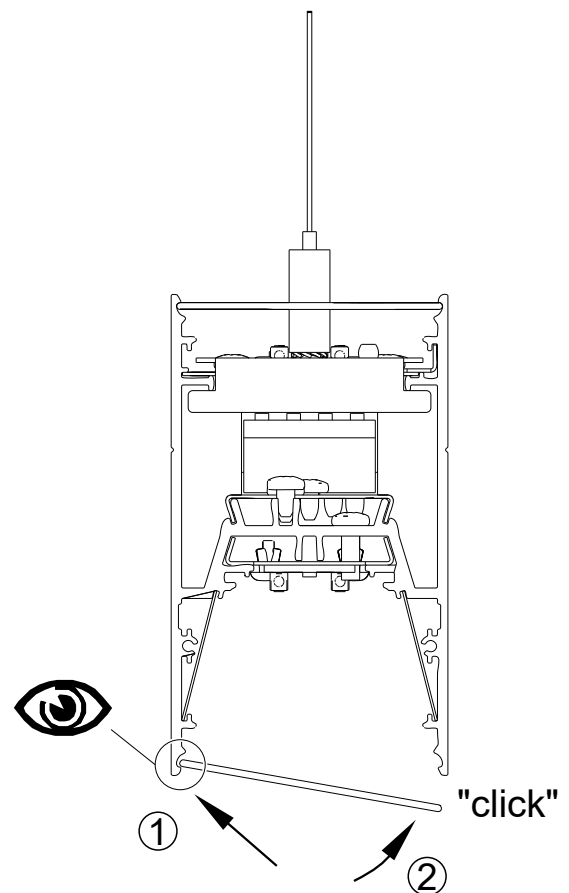

serio-G LED LB

543

L1 < 5m	L2= L1 - 5mm
L1= 5-10m	L2= L1 - 10mm
L1=10-20m	L2= L1 - 20mm
L1=20-25m	L2= L1 - 25mm

serio-H/ serio-W

serio-W

serio-H

INSTRUCTION

serio-G LED LB