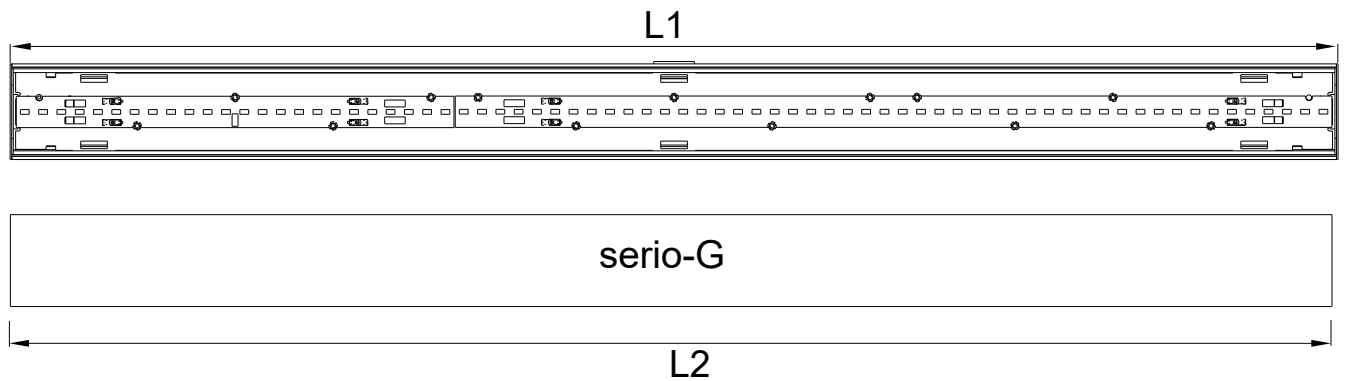

serio-G LED LB

543

L1 < 5m	L2= L1 - 5mm
L1= 5-10m	L2= L1 - 10mm
L1=10-20m	L2= L1 - 20mm
L1=20-25m	L2= L1 - 25mm

serio-H/ serio-W

serio-W

serio-H

INSTRUCTION

serio-G LED LB