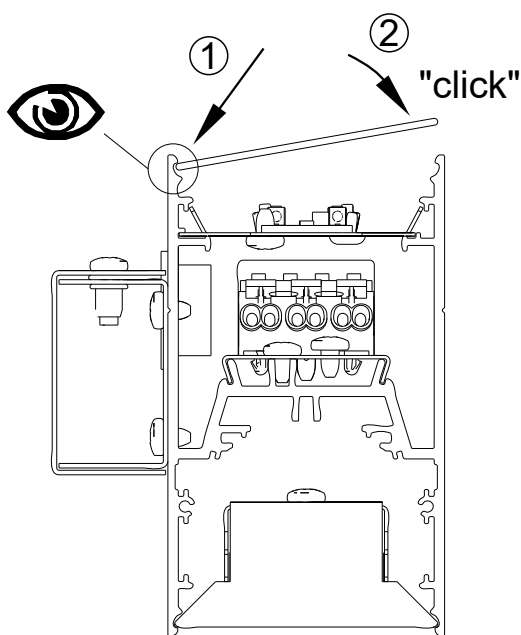

serio-G LED LB

543

L1 < 5m	L2= L1 - 5mm
L1= 5-10m	L2= L1 - 10mm
L1=10-20m	L2= L1 - 20mm
L1=20-25m	L2= L1 - 25mm

serio-H/ serio-W

serio-W

serio-H

INSTRUCTION

serio-G LED LB