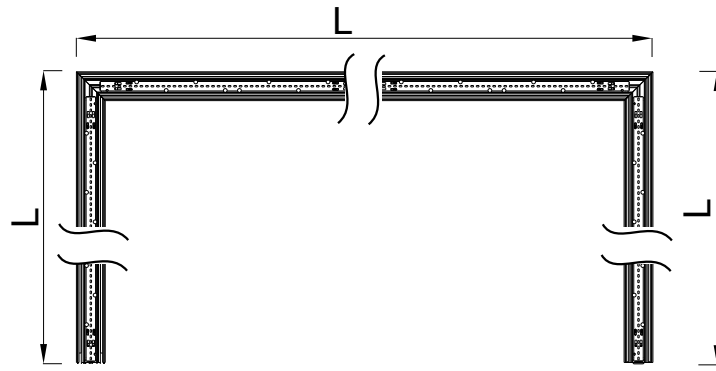

INSTRUCTION

serio-G LED LB

543

lichtwerk
inspired by light

lichtwerk GmbH
Hellinger Straße 3
D-97486 Königshausen/Bay.
fon +49 9525 9827-0
fax +49 9525 9827-300
www.lichtwerk.de
info@lichtwerk.de