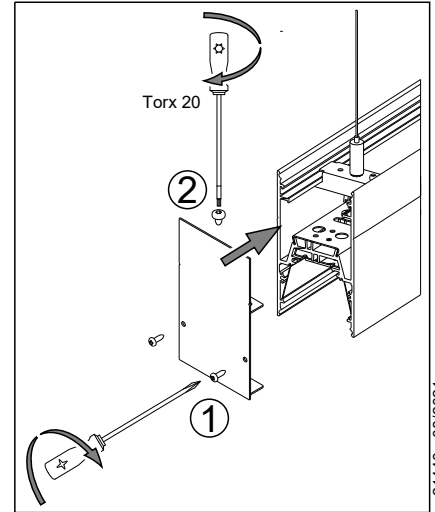

INSTRUCTION

serio-HITE LED

lichtwerk
inspired by light

lichtwerk GmbH
Hellinger Straße 3
D-97486 Königshausen/Gr. Bayern
fon +49 9525 9827-0
fax +49 9525 9827-300
www.lichtwerk.de
info@lichtwerk.de

543

Type	L mm	B mm	H mm
serio-H ITE LED	1	61	106

1

1a

2