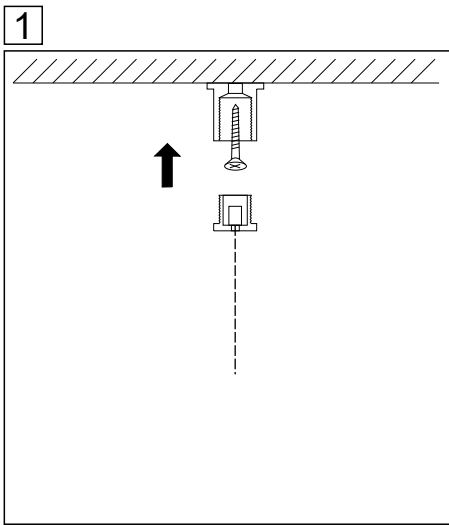

543

lichtwerk GmbH
Hellinger Straße 3
D-97486 Königsberg/Bay.
fon +49 9525 9827-0
fax +49 9525 9827-300
www.lichtwerk.de
info@lichtwerk.de

Type	L mm	B mm	H mm	A1 mm
serio-HIT/0800 LED	845	61	106	845
serio-HIT/1100 LED	1125	61	106	1125
serio-HIT/1400 LED	1405	61	106	1405
serio-HIT/1700 LED	1685	61	106	1685
serio-HIT/2200 LED	2245	61	106	2245
serio-HIT/2800 LED	2805	61	106	2805

Diese Leuchte enthält ein Leuchtmittel der Energieeffizienzklasse
This luminaire contains a light source of energy efficiency class
C
E (DT8 / tuneable white)

3 pol. / ET

N	PE
1	L1
2	
3	

5 pol. / DALI

N	N
1	PE
2	DA
3	DA

zul. Stromstärken
Permissible current 10A