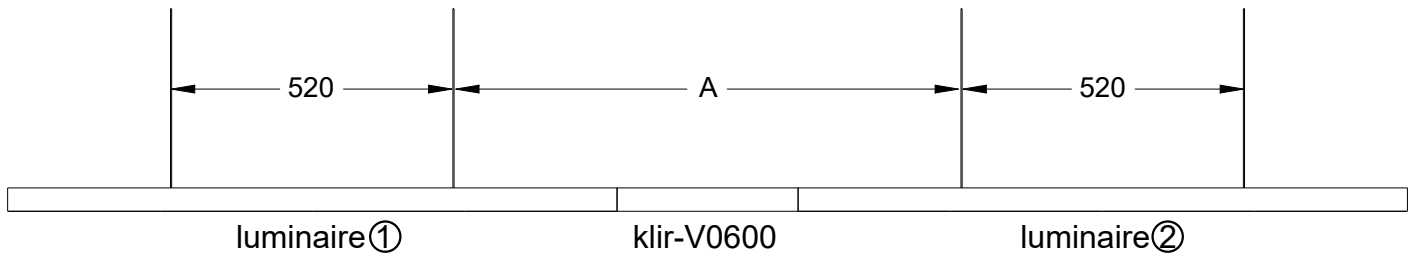

klir-V0600 for false ceiling installation