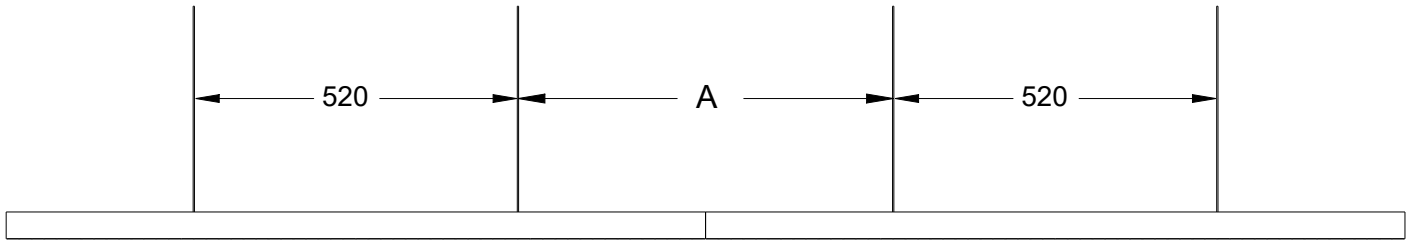

luminaire ②

klir-V0 for false ceiling installation

luminaire ①