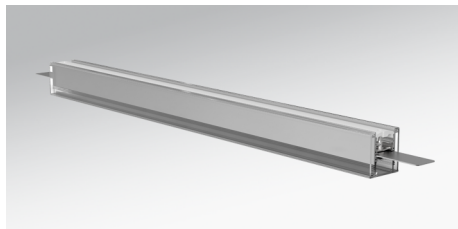

INSTRUCTION

klir-V0600

569

lichtwerk
inspired by light