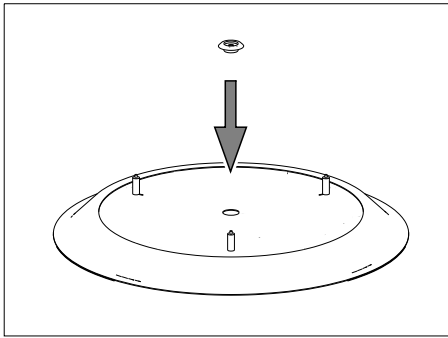

INSTRUCTION

ciros SAE + ciros R900-H

lichtwerk inspired by light

Type	A1 mm	A2 mm	A3 mm	Kg+SAE
ciros R900-H LED	220	110	381	15,6

567...

min.

lichtwerk GmbH
Hellinger Straße 3
D-97486 Königsberg/Bay.
fon +49 9525 9827-0
fax +49 9525 9827-300
www.lichtwerk.de
info@lichtwerk.de

1

2

3

4

5

6

7

8

9