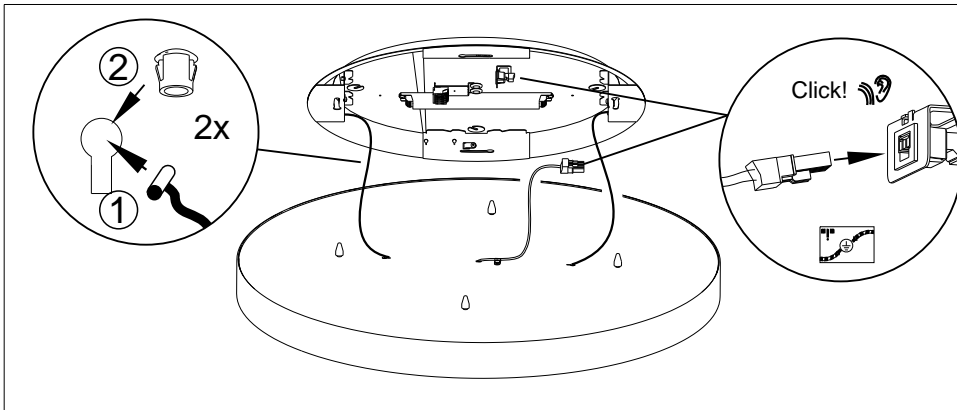

INSTRUCTION

ciros SAE + ciros R900-H

lichtwerk inspired by light

Type	A1 mm	A2 mm	A3 mm	Kg+SAE
ciros R900-H LED	220	110	381	15,6

567...

min.

lichtwerk GmbH
Hellinger Straße 3
D-97486 Königsberg/Bay.
fon +49 9525 9827-0
fax +49 9525 9827-300
www.lichtwerk.de
info@lichtwerk.de

1

2

3

4

5

6

7

8

9