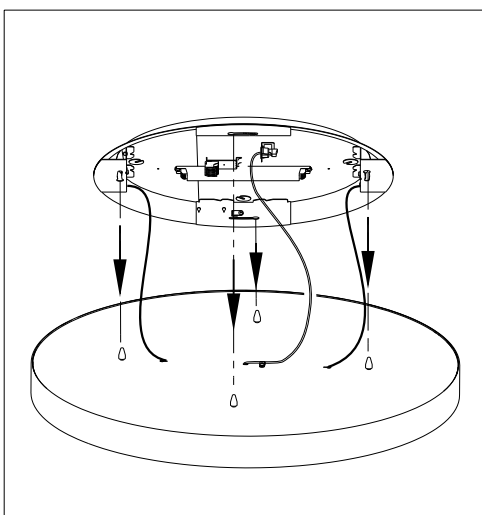

INSTRUCTION

ciros SAE + ciros R900-H

lichtwerk inspired by light

Type	A1 mm	A2 mm	A3 mm	Kg+SAE
ciros R900-H LED	220	110	381	15,6

567...

min.

lichtwerk GmbH
Hellinger Straße 3
D-97486 Königsberg/Bay.
fon +49 9525 9827-0
fax +49 9525 9827-300
www.lichtwerk.de
info@lichtwerk.de

1

2

3

4

5

6

7

8

9