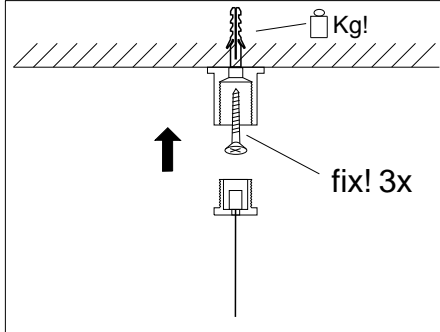

INSTRUCTION

ciros SAE + ciros R900-H

lichtwerk inspired by light

Type	A1 mm	A2 mm	A3 mm	Kg+SAE
ciros R900-H LED	220	110	381	15,6

567...

min.

lichtwerk GmbH
Hellinger Straße 3
D-97486 Königsberg/Bay.
fon +49 9525 9827-0
fax +49 9525 9827-300
www.lichtwerk.de
info@lichtwerk.de

1

2

3

4

5

6

7

8

9