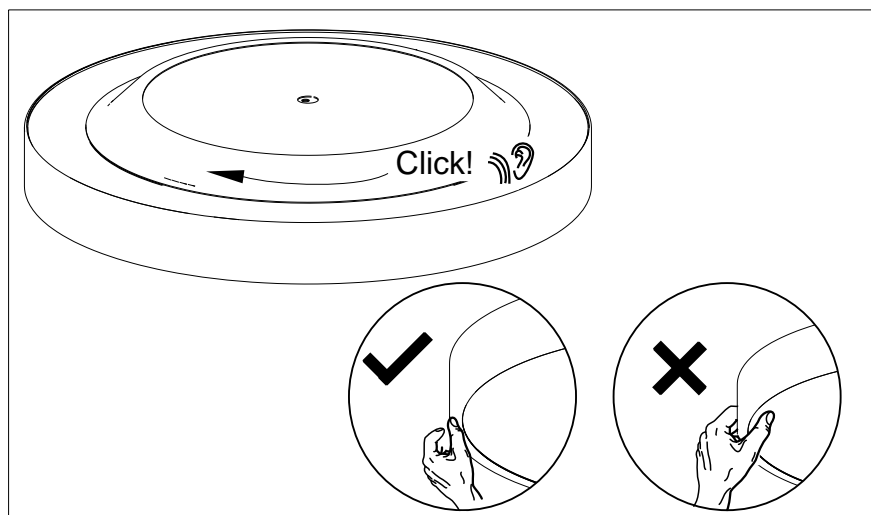

9

10

11

18833 - 07/2020

INSTRUCTION

ciros SAE + ciros R900-H

lichtwerk inspired by light

Type	A1 mm	A2 mm	A3 mm	Kg+SAE
ciros R900-H LED	220	110	381	15,6