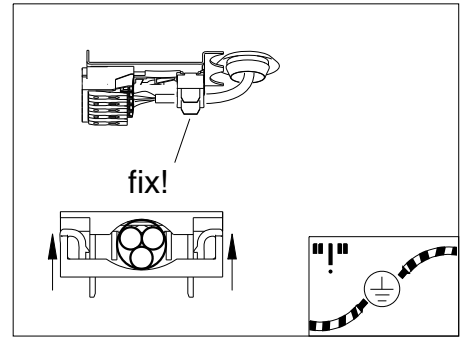

INSTRUCTION

ciros SAE + ciros R900-H

lichtwerk inspired by light

Type	A1 mm	A2 mm	A3 mm	Kg+SAE
ciros R900-H LED	220	110	381	15,6

567...

min.

lichtwerk GmbH
Hellinger Straße 3
D-97486 Königsberg/Bay.
fon +49 9525 9827-0
fax +49 9525 9827-300
www.lichtwerk.de
info@lichtwerk.de

1

2

3

4

5

6

7

8

9