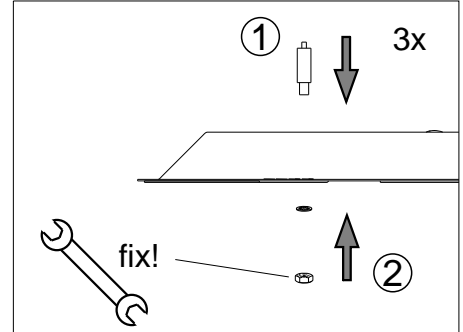

INSTRUCTION

ciros SAE + ciros R900-H

lichtwerk inspired by light

Type	A1 mm	A2 mm	A3 mm	Kg+SAE
ciros R900-H LED	220	110	381	15,6

567...

min.

lichtwerk GmbH
Hellinger Straße 3
D-97486 Königsberg/Bay.
fon +49 9525 9827-0
fax +49 9525 9827-300
www.lichtwerk.de
info@lichtwerk.de

1

2

3

4

5

6

7

8

9