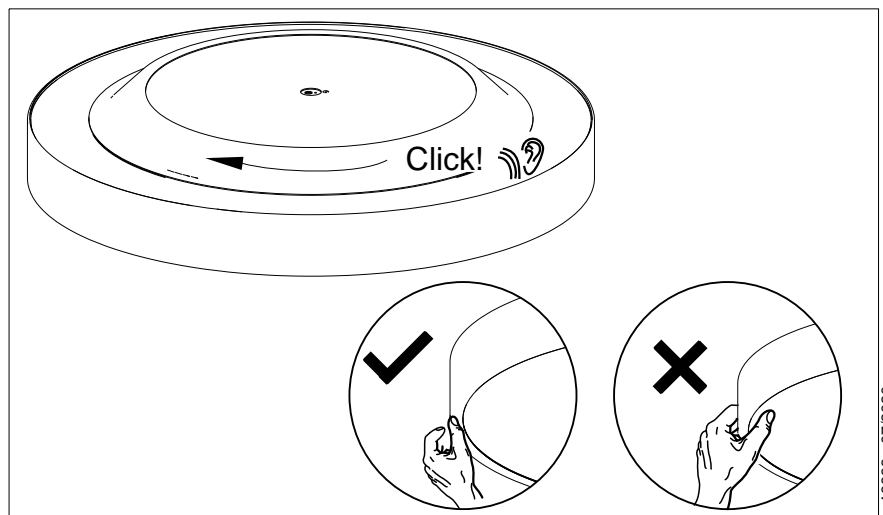

INSTRUCTION

ciros SAE + ciros R900-H

lichtwerk inspired by light

Type	A1 mm	A2 mm	A3 mm	Kg+SAE
ciros R900-H LED	220	110	381	15,6

567...

min.

lichtwerk GmbH
Hellinger Straße 3
D-97486 Königsberg/Bay.
fon +49 9525 9827-0
fax +49 9525 9827-300
www.lichtwerk.de
info@lichtwerk.de

1

2

3

4

5

6

7

8

9