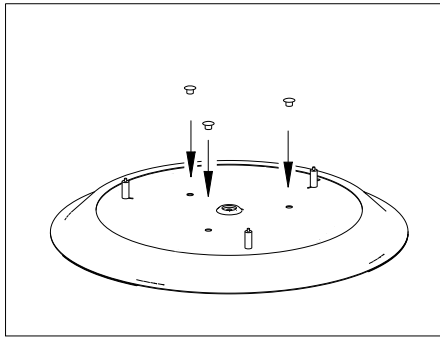

INSTRUCTION

ciros SAE + ciros R900-H

lichtwerk inspired by light

Type	A1 mm	A2 mm	A3 mm	Kg+SAE
ciros R900-H LED	220	110	381	15,6

567...

min.

lichtwerk GmbH
Hellinger Straße 3
D-97486 Königsberg/Bay.
fon +49 9525 9827-0
fax +49 9525 9827-300
www.lichtwerk.de
info@lichtwerk.de

1

2

3

4

5

6

7

8

9