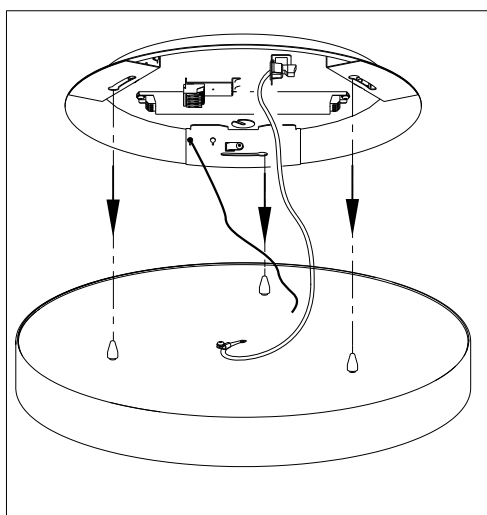

1

2

3

4

5

6

7

8

9

10

11

18833 - 07/2020

INSTRUCTION

ciros SAE + ciros R900-H

lichtwerk inspired by light

Type	A1 mm	A2 mm	A3 mm	Kg+SAE
ciros R900-H LED	220	110	381	15,6