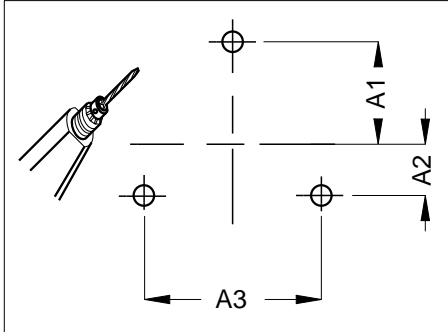

INSTRUCTION

ciros SAE + ciros R900-H

lichtwerk inspired by light

Type	A1 mm	A2 mm	A3 mm	Kg+SAE
ciros R900-H LED	220	110	381	15,6

567...

min.

lichtwerk GmbH
Hellinger Straße 3
D-97486 Königsberg/Bay.
fon +49 9525 9827-0
fax +49 9525 9827-300
www.lichtwerk.de
info@lichtwerk.de

1