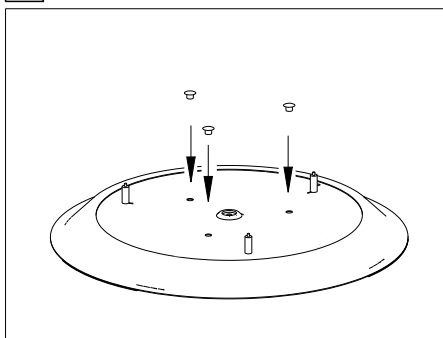

1

2

3

4

5

6

7

8

9

10

11

18833 - 07/2020

INSTRUCTION

ciros SAE + ciros R900-H

lichtwerk inspired by light

Type	A1 mm	A2 mm	A3 mm	Kg+SAE
ciros R900-H LED	220	110	381	15,6