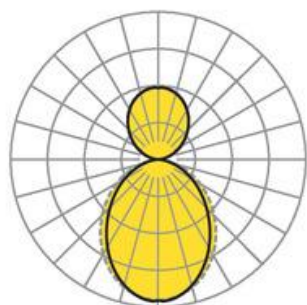

Pendant luminaire. Aluminium profile in square design, natural anodised, textured paint in traffic white (similar to RAL 9016), completely assembled. Housing colour traffic white RAL 9016. Direct- and indirect distribution via white-opal, satin-finished acrylic diffusor, separately dimmable. Translucent connection cable pre-mounted. Four wire suspensions with rapid coupling, free height adjustment between 150 and 2000mm.

Dimensions

- Dimensions LxWxH/DxH: 1220 x 1220 x 106 (mm)
- Pendant length min/max: 150 / 2000 (mm)
- Mounting distance A1: 1160 (mm)
- Weight (net): 19.5 (kg)

Lighting/Electrical

- Placement: LED, Colour rendering/Light colour CRI ≥ 80 / 4000K
- Direct/Indirect: 64 % / 36 %
- UGR lat/lon: 21.8 / 23.0
- Luminaire luminous flux: 25000 (lm)
- LED service life: 050000h L80/B10
- Luminaire luminous efficacy: 113 (lm/W)
- System output: 221 (W)
- Controller: Electronic driver DALI (6 pcs.)
- Mains voltage max.: 230 V / 50 Hz
- Energy efficiency class: C