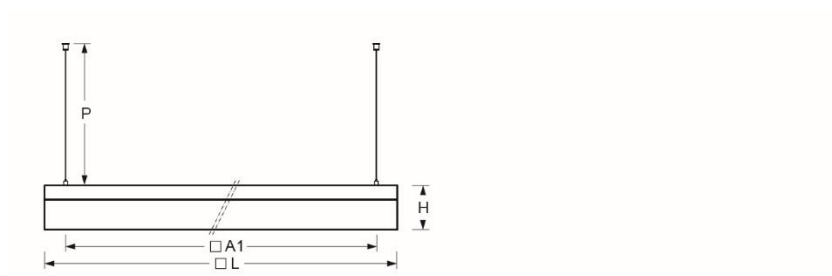

Pendant luminaire. Aluminium profile in square design, natural anodised, textured paint in traffic white (similar to RAL 9016), completely assembled. Housing colour traffic white RAL 9016. Direct- and indirect distribution via white-opal, satin-finished acrylic diffusor, separately dimmable. Translucent connection cable pre-mounted. Four wire suspensions with rapid coupling, free height adjustment between 150 and 2000mm.

- Article No.: 5444146681
- Housing material: Aluminium
- Housing colour: traffic white RAL 9016
- Light distribution: direct/indirect distribution
- Type of installation: Pendant individual mounting
- Certification mark: IP 20, Protection class I, F, Indoor, CE

Dimensions

- Dimensions LxWxH/DxH: 1220 x 1220 x 106 (mm)
- Pendant length min/max: 150 / 2000 (mm)
- Mounting distance A1: 1160 (mm)
- Weight (net): 19.5 (kg)

Lighting/Electrical

- Placement: LED, Colour rendering/Light colour CRI ≥ 80 / 4000K
- Direct/Indirect: 64 % / 36 %
- UGR lat/lon: 21.8 / 23.0
- Luminaire luminous flux: 25000 (lm)
- LED service life: 050000h L80/B10
- Luminaire luminous efficacy: 113 (lm/W)
- System output: 221 (W)
- Controller: Electronic driver DALI (6 pcs.)
- Mains voltage max.: 230 V / 50 Hz
- Energy efficiency class: C