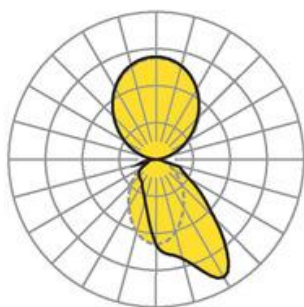

Lighting/Electrical

- Placement: LED, Colour rendering/Light colour CRI ≥ 80 / 4000K
- Direct/Indirect: 45 % / 55 %
- Luminaire luminous flux: 8400 (lm)
- LED service life: 50000h L80/B10 (Tq 25°C)
- Luminaire luminous efficacy: 127 (lm/W)
- System output: 66 (W)
- Controller: Electronic driver (4 pcs.)
- Mains voltage max.: 230 V / 50 Hz
- Energy efficiency class: C