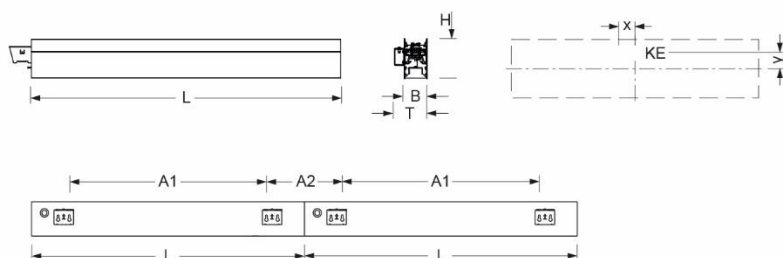

Wall system luminaire. Aluminium profile, naturally anodised. Housing colour black RAL 9005. Direct/indirect distribution. Direct asymmetric light distribution via Fresnel lens made from acrylic. Indirect share via white-opal, satin-finished endless diffusor serio-G. Electrical connection via five-pole feed-in and connection terminal with plug-in technology; with integrated protective earth connection and unlocking button, suitable for rigid and flexible cables up to 2,5mm². 5-pole through wiring plugin system 10A. Mounting system to compensate uneven surfaces (1-15mm). Face ends serio-WITE A/E LB and endless diffusor serio-G for indirect share, must be ordered separately according to total system length. Available accessories: Face-end Set serio-WITE LED A/E sw (4430107104); endless diffusor 6m serio-G/06000 LED (5430600180); 10m serio-G/10000 LED (5431000180); 20m serio-G/20000 LED (5432000180).

- Article No.: 4430044104
- Housing material: Aluminium
- Housing colour: black RAL 9005
- Light distribution: direct asymmetric distribution/ indirect symmetric distribution
- Type of installation: Wall light run installation
- Certification mark: IP 20, Protection class I, F, Indoor, CE

Dimensions

- Dimensions LxWxH/DxH: 2805 x 61 x 106 (mm)
- Depth: 86 (mm)
- Mounting distance A1: 2570 (mm)
- Mounting distance A2: 235 (mm)
- Weight (net): 13.5 (kg)
- Cable entry KE X/Y: 1357 (mm) / 19 (mm)