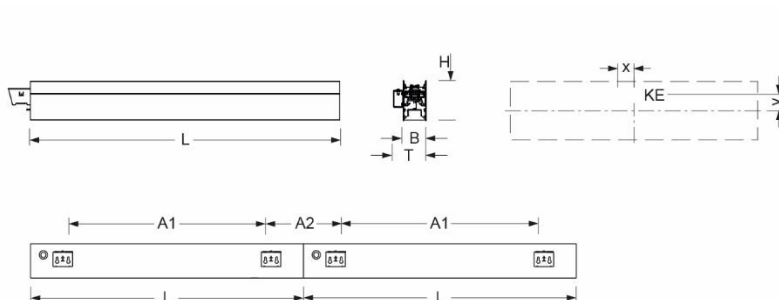

Wall system luminaire. Aluminium profile, naturally anodised. Housing colour natural anodised aluminum. Direct/indirect distribution. Direct asymmetric light distribution via Fresnel lens made from acrylic. Indirect share via white-opal, satin-finished endless diffusor serio-G. Electrical connection via five-pole feed-in and connection terminal with plug-in technology; with integrated protective earth connection and unlocking button, suitable for rigid and flexible cables up to 2,5mm². 5-pole through wiring plugin system 10A. Mounting system to compensate uneven surfaces (1-15mm). Face ends serio-WITE A/E LB and endless diffusor serio-G for indirect share, must be ordered separately according to total system length. Available accessories: Face-end Set serio-WITE LED A/E (4430107105); endless diffusor 6m serio-G/06000 LED (5430600180); 10m serio-G/10000 LED (5431000180); 20m serio-G/20000 LED (5432000180).

- Article No.: 4430044105
- Housing material: Aluminium
- Housing colour: natural anodised aluminum
- Light distribution: direct asymmetric distribution/ indirect symmetric distribution
- Type of installation: Wall light run installation
- Certification mark: IP 20, Protection class I, F, Indoor, CE

Dimensions

- Dimensions LxWxH/DxH: 2805 x 61 x 106 (mm)
- Depth: 86 (mm)
- Mounting distance A1: 2570 (mm)
- Mounting distance A2: 235 (mm)
- Weight (net): 13.5 (kg)
- Cable entry KE X/Y: 1357 (mm) / 19 (mm)