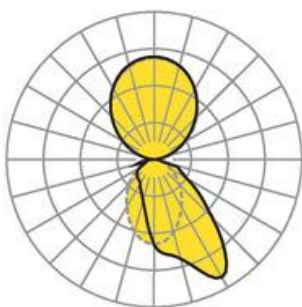

Lighting/Electrical

- Placement: LED, Colour rendering/Light colour CRI ≥ 80 / 4000K
- Direct/Indirect: 45 % / 55 %
- Luminaire luminous flux: 8400 (lm)
- LED service life: 50000h L80/B10 (Tq 25°C)
- Luminaire luminous efficacy: 127 (lm/W)
- System output: 66 (W)
- Controller: Electronic driver (4 pcs.)
- Mains voltage max.: 230 V / 50 Hz
- Energy efficiency class: C