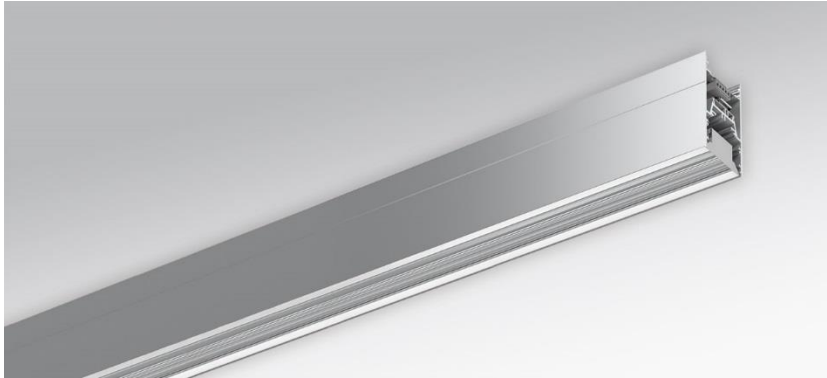

Wall system luminaire. Aluminium profile, naturally anodised. Housing colour natural anodised aluminum. Direct/indirect distribution. Direct asymmetric light distribution via Fresnel lens made from acrylic. Indirect share via white-opal, satin-finished endless diffusor serio-G. Electrical connection via five-pole feed-in and connection terminal with plug-in technology; with integrated protective earth connection and unlocking button, suitable for rigid and flexible cables up to 2,5mm². 5-pole through wiring plugin system 10A. Mounting system to compensate uneven surfaces (1-15mm). Face ends serio-WITE A/E LB and endless diffusor serio-G for indirect share, must be ordered separately according to total system length. Available accessories: Face-end Set serio-WITE LED A/E (4430107105); endless diffusor 6m serio-G/06000 LED (5430600180); 10m serio-G/10000 LED (5431000180); 20m serio-G/20000 LED (5432000180).

- Article No.: 4430044105
- Housing material: Aluminium
- Housing colour: natural anodised aluminum
- Light distribution: direct asymmetric distribution/ indirect symmetric distribution
- Type of installation: Wall light run installation
- Certification mark: IP 20, Protection class I, F, Indoor, CE

Dimensions

- Dimensions LxWxH/DxH: 2805 x 61 x 106 (mm)
- Depth: 86 (mm)
- Mounting distance A1: 2570 (mm)
- Mounting distance A2: 235 (mm)
- Weight (net): 13.5 (kg)
- Cable entry KE X/Y: 1357 (mm) / 19 (mm)