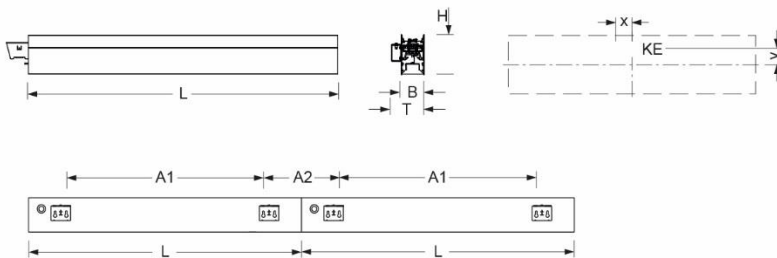

Wall system luminaire. Aluminium profile, naturally anodised. Housing colour black RAL 9005. Direct/indirect distribution. Direct asymmetric light distribution via Fresnel lens made from acrylic. Indirect share via white-opal, satin-finished endless diffusor serio-G. Electrical connection via five-pole feed-in and connection terminal with plug-in technology; with integrated protective earth connection and unlocking button, suitable for rigid and flexible cables up to 2,5mm<sup>2</sup>. 5-pole through wiring plugin system 10A. Mounting system to compensate uneven surfaces (1-15mm). Face ends serio-WITE A/E LB and endless diffusor serio-G for indirect share, must be ordered separately according to total system length. Available accessories: Face-end Set serio-WITE LED A/E sw (4430107104); endless diffusor 6m serio-G/06000 LED (5430600180); 10m serio-G/10000 LED (5431000180); 20m serio-G/20000 LED (5432000180).

- Article No.: 4430144104
- Housing material: Aluminium
- Housing colour: black RAL 9005
- Light distribution: direct asymmetric distribution/ indirect symmetric distribution
- Type of installation: Wall light run installation
- Certification mark: IP 20, Protection class I, F, Indoor, CE

## Dimensions

- Dimensions LxWxH/DxH: 2805 x 61 x 106 (mm)
- Depth: 86 (mm)
- Mounting distance A1: 2570 (mm)
- Mounting distance A2: 235 (mm)
- Weight (net): 13.5 (kg)
- Cable entry KE X/Y: 1357 (mm) / 19 (mm)