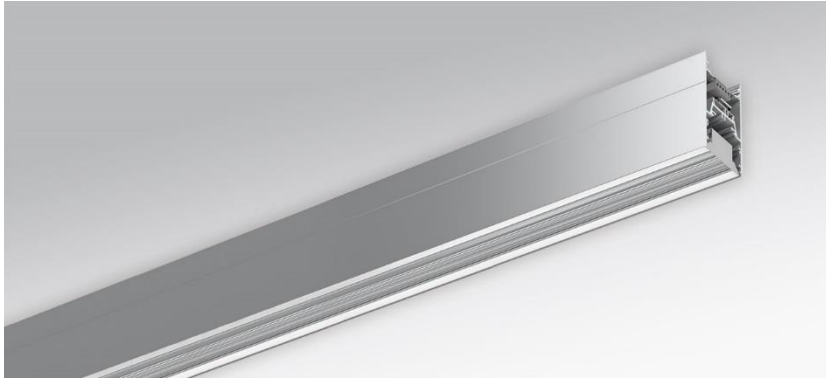

Wall system luminaire. Aluminium profile, naturally anodised. Housing colour natural anodised aluminum. Direct/indirect distribution. Direct asymmetric light distribution via Fresnel lens made from acrylic. Indirect share via white-opal, satin-finished endless diffusor serio-G. Electrical connection via five-pole feed-in and connection terminal with plug-in technology; with integrated protective earth connection and unlocking button, suitable for rigid and flexible cables up to 2,5mm². 5-pole through wiring plugin system 10A. Mounting system to compensate uneven surfaces (1-15mm). Face ends serio-WITE A/E LB and endless diffusor serio-G for indirect share, must be ordered separately according to total system length. Available accessories: Face-end Set serio-WITE LED A/E (4430107105); endless diffusor 6m serio-G/06000 LED (5430600180); 10m serio-G/10000 LED (5431000180); 20m serio-G/20000 LED (5432000180).

- Article No.: 4430144105
- Housing material: Aluminium
- Housing colour: natural anodised aluminum
- Light distribution: direct asymmetric distribution/ indirect symmetric distribution
- Type of installation: Wall light run installation
- Certification mark: IP 20, Protection class I, F, Indoor, CE

Dimensions

- Dimensions LxWxH/DxH: 2805 x 61 x 106 (mm)
- Depth: 86 (mm)
- Mounting distance A1: 2570 (mm)
- Mounting distance A2: 235 (mm)
- Weight (net): 13.5 (kg)
- Cable entry KE X/Y: 1357 (mm) / 19 (mm)