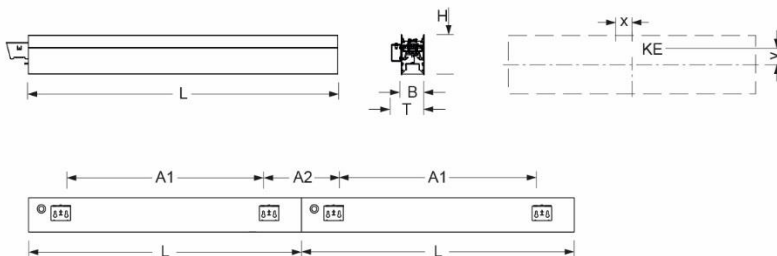

Wall system luminaire. Aluminium profile, naturally anodised. Housing colour natural anodised aluminum. Direct/indirect distribution. Direct asymmetric light distribution via Fresnel lens made from acrylic. Indirect share via white-opal, satin-finished endless diffusor serio-G. Electrical connection via five-pole feed-in and connection terminal with plug-in technology; with integrated protective earth connection and unlocking button, suitable for rigid and flexible cables up to 2,5mm². 5-pole through wiring plugin system 10A. Mounting system to compensate uneven surfaces (1-15mm). Face ends serio-WITE A/E LB and endless diffusor serio-G for indirect share, must be ordered separately according to total system length. Available accessories: Face-end Set serio-WITE LED A/E (4430107105); endless diffusor 6m serio-G/06000 LED (5430600180); 10m serio-G/10000 LED (5431000180); 20m serio-G/20000 LED (5432000180).

- Article No.: 4430144105
- Housing material: Aluminium
- Housing colour: natural anodised aluminum
- Light distribution: direct asymmetric distribution/ indirect symmetric distribution
- Type of installation: Wall light run installation
- Certification mark: IP 20, Protection class I, F, Indoor, CE

Dimensions

- Dimensions LxWxH/DxH: 2805 x 61 x 106 (mm)
- Depth: 86 (mm)
- Mounting distance A1: 2570 (mm)
- Mounting distance A2: 235 (mm)
- Weight (net): 13.5 (kg)
- Cable entry KE X/Y: 1357 (mm) / 19 (mm)