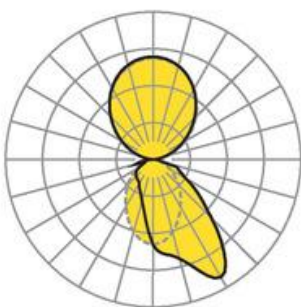

Lighting/Electrical

- Placement: LED, Colour rendering/Light colour CRI ≥ 80 / 4000K
- Direct/Indirect: 45 % / 55 %
- Luminaire luminous flux: 16200 (lm)
- LED service life: 50000h L80/B10 (Tq 25°C)
- Luminaire luminous efficacy: 117 (lm/W)
- System output: 139 (W)
- Controller: Electronic driver (4 pcs.)
- Mains voltage max.: 230 V / 50 Hz
- Energy efficiency class: C