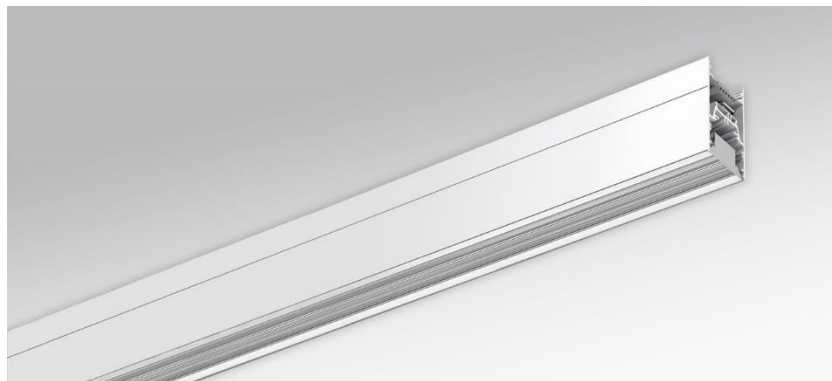

Wall system luminaire. Aluminium profile, naturally anodised. Housing colour traffic white RAL 9016. Direct/indirect distribution. Direct asymmetric light distribution via Fresnel lens made from acrylic. Indirect share via white-opal, satin-finished endless diffusor serio-G. Direct/indirect share separately dimmable via DALI. Electrical connection via five-pole feed-in and connection terminal with plug-in technology; with integrated protective earth connection and unlocking button, suitable for rigid and flexible cables up to 2,5mm². 5-pole through wiring plugin system 10A. Mounting system to compensate uneven surfaces (1-15mm). Face ends serio-WITE A/E LB and endless diffusor serio-G for indirect share, must be ordered separately according to total system length. Available accessories: Face-end Set serio-WITE LED A/E vw (4430107101); endless diffusor 6m serio-G/06000 LED (5430600180); 10m serio-G/10000 LED (5431000180); 20m serio-G/20000 LED (5432000180).

- Article No.: 4430146601
- Housing material: Aluminium
- Housing colour: traffic white RAL 9016
- Light distribution: direct asymmetric distribution/ indirect symmetric distribution
- Type of installation: Wall light run installation
- Certification mark: IP 20, Protection class I, F, Indoor, CE