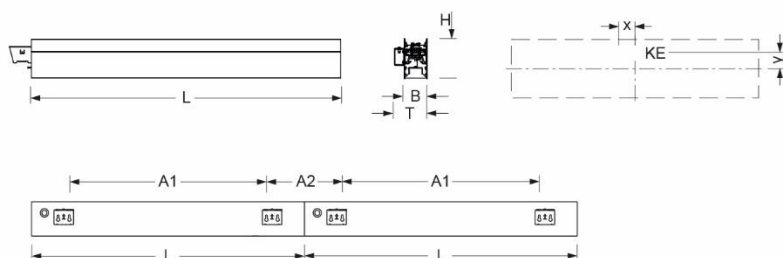

Wall system luminaire. Aluminium profile, naturally anodised. Housing colour traffic white RAL 9016. Direct/indirect distribution. Direct asymmetric light distribution via Fresnel lens made from acrylic. Indirect share via white-opal, satin-finished endless diffusor serio-G. Direct/indirect share separately dimmable via DALI. Electrical connection via five-pole feed-in and connection terminal with plug-in technology; with integrated protective earth connection and unlocking button, suitable for rigid and flexible cables up to 2,5mm². 5-pole through wiring plugin system 10A. Mounting system to compensate uneven surfaces (1-15mm). Face ends serio-WITE A/E LB and endless diffusor serio-G for indirect share, must be ordered separately according to total system length. Available accessories: Face-end Set serio-WITE LED A/E vw (4430107101); endless diffusor 6m serio-G/06000 LED (5430600180); 10m serio-G/10000 LED (5431000180); 20m serio-G/20000 LED (5432000180).

- Article No.: 4430146601
- Housing material: Aluminium
- Housing colour: traffic white RAL 9016
- Light distribution: direct asymmetric distribution/ indirect symmetric distribution
- Type of installation: Wall light run installation
- Certification mark: IP 20, Protection class I, F, Indoor, CE

Dimensions

- Dimensions LxWxH/DxH: 2805 x 61 x 106 (mm)
- Depth: 86 (mm)
- Mounting distance A1: 2570 (mm)
- Mounting distance A2: 235 (mm)
- Weight (net): 13.5 (kg)
- Cable entry KE X/Y: 1357 (mm) / 19 (mm)