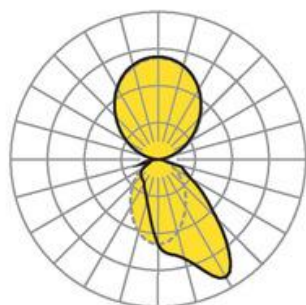

Lighting/Electrical

- Placement: LED, Colour rendering/Light colour CRI ≥ 80 / 4000K
- Direct/Indirect: 45 % / 55 %
- Luminaire luminous flux: 16200 (lm)
- LED service life: 50000h L80/B10 (Tq 25°C)
- Luminaire luminous efficacy: 117 (lm/W)
- System output: 139 (W)
- Controller: Electronic driver DALI (4 pcs.)
- Mains voltage max.: 230 V / 50 Hz
- Energy efficiency class: C