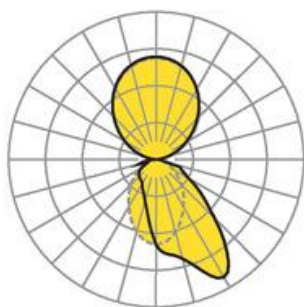

Lighting/Electrical

- Placement: LED, Colour rendering/Light colour CRI ≥ 80 / 4000K
- Direct/Indirect: 45 % / 55 %
- Luminaire luminous flux: 16200 (lm)
- LED service life: 50000h L80/B10 (Tq 25°C)
- Luminaire luminous efficacy: 117 (lm/W)
- System output: 139 (W)
- Controller: Electronic driver DALI (4 pcs.)
- Mains voltage max.: 230 V / 50 Hz
- Energy efficiency class: C