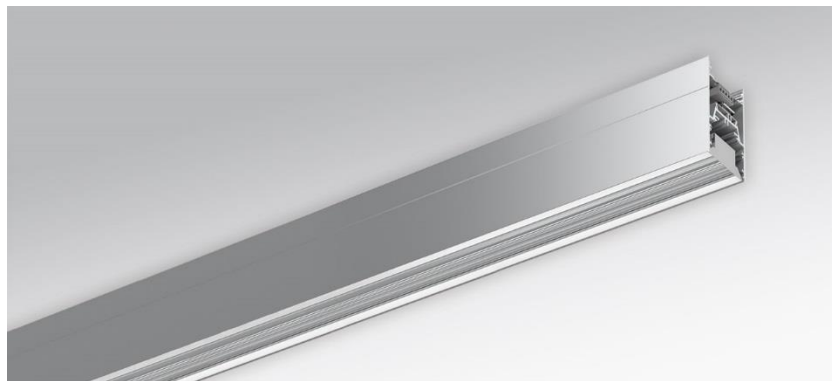

Wall system luminaire. Aluminium profile, naturally anodised. Housing colour natural anodised aluminum. Direct/indirect distribution. Direct asymmetric light distribution via Fresnel lens made from acrylic. Indirect share via white-opal, satin-finished endless diffusor serio-G. Direct/indirect share separately dimmable via DALI. Electrical connection via five-pole feed-in and connection terminal with plug-in technology; with integrated protective earth connection and unlocking button, suitable for rigid and flexible cables up to 2,5mm². 5-pole through wiring plugin system 10A. Mounting system to compensate uneven surfaces (1-15mm). Face ends serio-WITE A/E LB and endless diffusor serio-G for indirect share, must be ordered separately according to total system length. Available accessories: Face-end Set serio-WITE LED A/E (4430107105); endless diffusor 6m serio-G/06000 LED (5430600180); 10m serio-G/10000 LED (5431000180); 20m serio-G/20000 LED (5432000180).

- Article No.: 4430146605
- Housing material: Aluminium
- Housing colour: natural anodised aluminum
- Light distribution: direct asymmetric distribution/ indirect symmetric distribution
- Type of installation: Wall light run installation
- Certification mark: IP 20, Protection class I, F, Indoor, CE

Dimensions

- Dimensions LxWxH/DxH: 2805 x 61 x 106 (mm)
- Depth: 86 (mm)
- Mounting distance A1: 2570 (mm)
- Mounting distance A2: 235 (mm)
- Weight (net): 13.5 (kg)
- Cable entry KE X/Y: 1357 (mm) / 19 (mm)