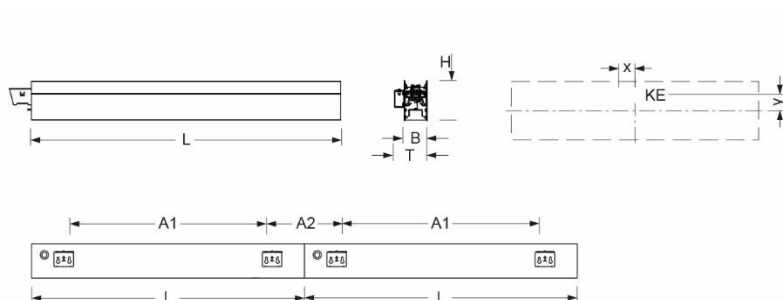

Wall system luminaire. Aluminium profile, naturally anodised. Housing colour natural anodised aluminum. Direct/indirect distribution. Direct asymmetric light distribution via Fresnel lens made from acrylic. Indirect share via white-opal, satin-finished endless diffusor serio-G. Direct/indirect share separately dimmable via DALI. Electrical connection via five-pole feed-in and connection terminal with plug-in technology; with integrated protective earth connection and unlocking button, suitable for rigid and flexible cables up to 2,5mm². 5-pole through wiring plugin system 10A. Mounting system to compensate uneven surfaces (1-15mm). Face ends serio-WITE A/E LB and endless diffusor serio-G for indirect share, must be ordered separately according to total system length. Available accessories: Face-end Set serio-WITE LED A/E (4430107105); endless diffusor 6m serio-G/06000 LED (5430600180); 10m serio-G/10000 LED (5431000180); 20m serio-G/20000 LED (5432000180).

- Article No.: 4430146605
- Housing material: Aluminium
- Housing colour: natural anodised aluminum
- Light distribution: direct asymmetric distribution/ indirect symmetric distribution
- Type of installation: Wall light run installation
- Certification mark: IP 20, Protection class I, F, Indoor, CE

Dimensions

- Dimensions LxWxH/DxH: 2805 x 61 x 106 (mm)
- Depth: 86 (mm)
- Mounting distance A1: 2570 (mm)
- Mounting distance A2: 235 (mm)
- Weight (net): 13.5 (kg)
- Cable entry KE X/Y: 1357 (mm) / 19 (mm)