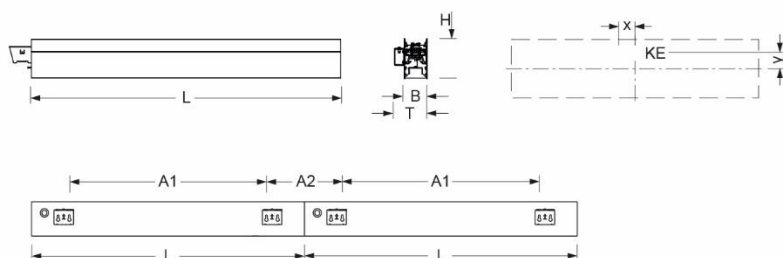

Wall system luminaire. Aluminium profile, naturally anodised. Housing colour black RAL 9005. Direct/indirect distribution. Direct asymmetric light distribution via Fresnel lens made from acrylic. Indirect share via white-opal, satin-finished endless diffusor serio-G. Electrical connection via five-pole feed-in and connection terminal with plug-in technology; with integrated protective earth connection and unlocking button, suitable for rigid and flexible cables up to 2,5mm². 5-pole through wiring plugin system 10A. Mounting system to compensate uneven surfaces (1-15mm). Face ends serio-WITE A/E LB and endless diffusor serio-G for indirect share, must be ordered separately according to total system length. Available accessories: Face-end Set serio-WITE LED A/E sw (4430107104); endless diffusor 6m serio-G/06000 LED (5430600180); 10m serio-G/10000 LED (5431000180); 20m serio-G/20000 LED (5432000180).

- Article No.: 4438044104
- Housing material: Aluminium
- Housing colour: black RAL 9005
- Light distribution: direct asymmetric distribution/ indirect symmetric distribution
- Type of installation: Wall light run installation
- Certification mark: IP 20, Protection class I, F, Indoor, CE

Dimensions

- Dimensions LxWxH/DxH: 2245 x 61 x 106 (mm)
- Depth: 86 (mm)
- Mounting distance A1: 2010 (mm)
- Mounting distance A2: 235 (mm)
- Weight (net): 11.4 (kg)
- Cable entry KE X/Y: 1077 (mm) / 19 (mm)