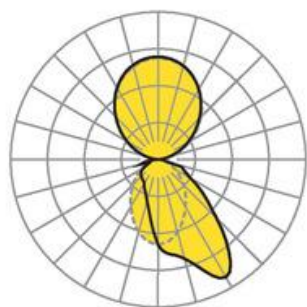

Lighting/Electrical

- Placement: LED, Colour rendering/Light colour CRI ≥ 80 / 4000K
- Direct/Indirect: 45 % / 55 %
- Luminaire luminous flux: 6500 (lm)
- LED service life: 50000h L80/B10 (Tq 25°C)
- Luminaire luminous efficacy: 126 (lm/W)
- System output: 51 (W)
- Controller: Electronic driver (4 pcs.)
- Mains voltage max.: 230 V / 50 Hz
- Energy efficiency class: C