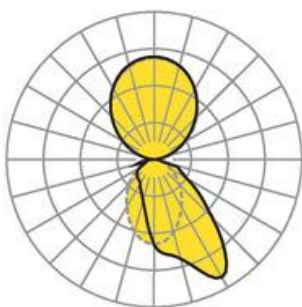

Lighting/Electrical

- Placement: LED, Colour rendering/Light colour CRI ≥ 80 / 4000K
- Direct/Indirect: 45 % / 55 %
- Luminaire luminous flux: 6500 (lm)
- LED service life: 50000h L80/B10 (Tq 25°C)
- Luminaire luminous efficacy: 126 (lm/W)
- System output: 51 (W)
- Controller: Electronic driver (4 pcs.)
- Mains voltage max.: 230 V / 50 Hz
- Energy efficiency class: C