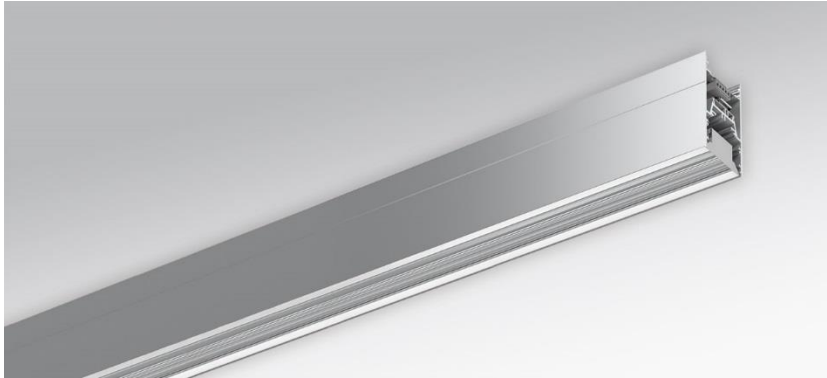

Wall system luminaire. Aluminium profile, naturally anodised. Housing colour natural anodised aluminum. Direct/indirect distribution. Direct asymmetric light distribution via Fresnel lens made from acrylic. Indirect share via white-opal, satin-finished endless diffusor serio-G. Electrical connection via five-pole feed-in and connection terminal with plug-in technology; with integrated protective earth connection and unlocking button, suitable for rigid and flexible cables up to 2,5mm². 5-pole through wiring plugin system 10A. Mounting system to compensate uneven surfaces (1-15mm). Face ends serio-WITE A/E LB and endless diffusor serio-G for indirect share, must be ordered separately according to total system length. Available accessories: Face-end Set serio-WITE LED A/E (4430107105); endless diffusor 6m serio-G/06000 LED (5430600180); 10m serio-G/10000 LED (5431000180); 20m serio-G/20000 LED (5432000180).

- Article No.: 4438044105
- Housing material: Aluminium
- Housing colour: natural anodised aluminum
- Light distribution: direct asymmetric distribution/ indirect symmetric distribution
- Type of installation: Wall light run installation
- Certification mark: IP 20, Protection class I, F, Indoor, CE

Dimensions

- Dimensions LxWxH/DxH: 2245 x 61 x 106 (mm)
- Depth: 86 (mm)
- Mounting distance A1: 2010 (mm)
- Mounting distance A2: 235 (mm)
- Weight (net): 11.4 (kg)
- Cable entry KE X/Y: 1077 (mm) / 19 (mm)