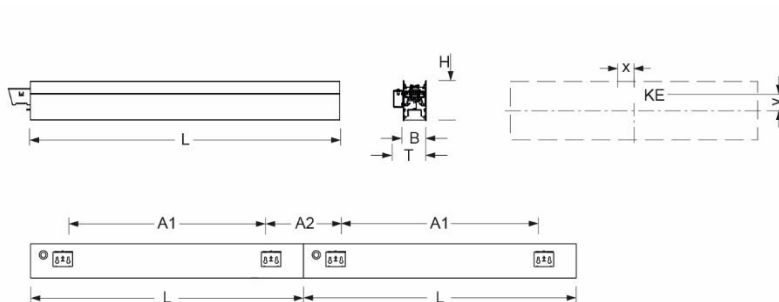

Wall system luminaire. Aluminium profile, naturally anodised. Housing colour natural anodised aluminum. Direct/indirect distribution. Direct asymmetric light distribution via Fresnel lens made from acrylic. Indirect share via white-opal, satin-finished endless diffusor serio-G. Electrical connection via five-pole feed-in and connection terminal with plug-in technology; with integrated protective earth connection and unlocking button, suitable for rigid and flexible cables up to 2,5mm². 5-pole through wiring plugin system 10A. Mounting system to compensate uneven surfaces (1-15mm). Face ends serio-WITE A/E LB and endless diffusor serio-G for indirect share, must be ordered separately according to total system length. Available accessories: Face-end Set serio-WITE LED A/E (4430107105); endless diffusor 6m serio-G/06000 LED (5430600180); 10m serio-G/10000 LED (5431000180); 20m serio-G/20000 LED (5432000180).

- Article No.: 4438044105
- Housing material: Aluminium
- Housing colour: natural anodised aluminum
- Light distribution: direct asymmetric distribution/ indirect symmetric distribution
- Type of installation: Wall light run installation
- Certification mark: IP 20, Protection class I, F, Indoor, CE

Dimensions

- Dimensions LxWxH/DxH: 2245 x 61 x 106 (mm)
- Depth: 86 (mm)
- Mounting distance A1: 2010 (mm)
- Mounting distance A2: 235 (mm)
- Weight (net): 11.4 (kg)
- Cable entry KE X/Y: 1077 (mm) / 19 (mm)