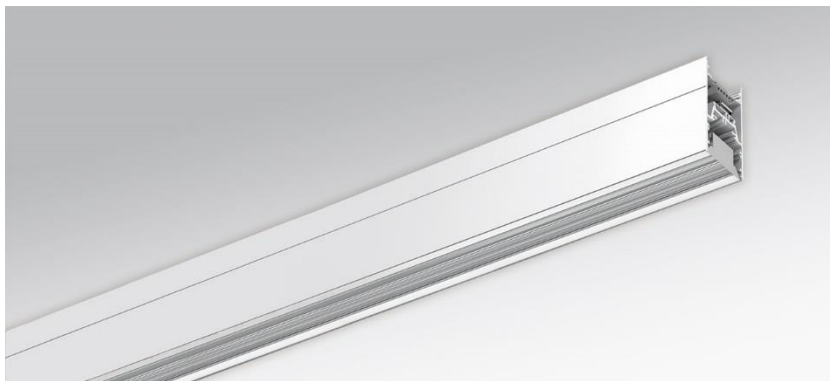

Wall system luminaire. Aluminium profile, naturally anodised. Housing colour traffic white RAL 9016. Direct/indirect distribution. Direct asymmetric light distribution via Fresnel lens made from acrylic. Indirect share via white-opal, satin-finished endless diffusor serio-G. Electrical connection via five-pole feed-in and connection terminal with plug-in technology; with integrated protective earth connection and unlocking button, suitable for rigid and flexible cables up to 2,5mm². 5-pole through wiring plugin system 10A. Mounting system to compensate uneven surfaces (1-15mm). Face ends serio-WITE A/E LB and endless diffusor serio-G for indirect share, must be ordered separately according to total system length. Available accessories: Face-end Set serio-WITE LED A/E vw (4430107101); endless diffusor 6m serio-G/06000 LED (5430600180); 10m serio-G/10000 LED (5431000180); 20m serio-G/20000 LED (5432000180).

- Article No.: 4438144101
- Housing material: Aluminium
- Housing colour: traffic white RAL 9016
- Light distribution: direct asymmetric distribution/ indirect symmetric distribution
- Type of installation: Wall light run installation
- Certification mark: IP 20, Protection class I, F, Indoor, CE