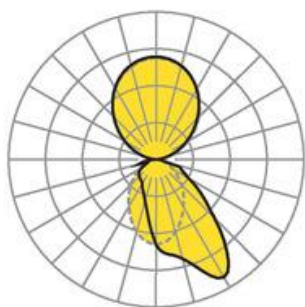

Lighting/Electrical

- Placement: LED, Colour rendering/Light colour CRI ≥ 80 / 4000K
- Direct/Indirect: 45 % / 55 %
- Luminaire luminous flux: 12600 (lm)
- LED service life: 050000h L80/B10
- Luminaire luminous efficacy: 117 (lm/W)
- System output: 108 (W)
- Controller: Electronic driver (4 pcs.)
- Mains voltage max.: 230 V / 50 Hz
- Energy efficiency class: C