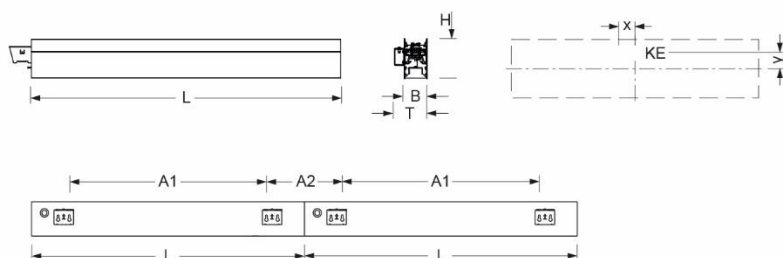

Wall system luminaire. Aluminium profile, naturally anodised. Housing colour black RAL 9005. Direct/indirect distribution. Direct asymmetric light distribution via Fresnel lens made from acrylic. Indirect share via white-opal, satin-finished endless diffusor serio-G. Electrical connection via five-pole feed-in and connection terminal with plug-in technology; with integrated protective earth connection and unlocking button, suitable for rigid and flexible cables up to 2,5mm². 5-pole through wiring plugin system 10A. Mounting system to compensate uneven surfaces (1-15mm). Face ends serio-WITE A/E LB and endless diffusor serio-G for indirect share, must be ordered separately according to total system length. Available accessories: Face-end Set serio-WITE LED A/E sw (4430107104); endless diffusor 6m serio-G/06000 LED (5430600180); 10m serio-G/10000 LED (5431000180); 20m serio-G/20000 LED (5432000180).

- Article No.: 4438144104
- Housing material: Aluminium
- Housing colour: black RAL 9005
- Light distribution: direct asymmetric distribution/ indirect symmetric distribution
- Type of installation: Wall light run installation
- Certification mark: IP 20, Protection class I, F, Indoor, CE

Dimensions

- Dimensions LxWxH/DxH: 2245 x 61 x 106 (mm)
- Depth: 86 (mm)
- Mounting distance A1: 2010 (mm)
- Mounting distance A2: 235 (mm)
- Weight (net): 11.4 (kg)
- Cable entry KE X/Y: 1077 (mm) / 19 (mm)