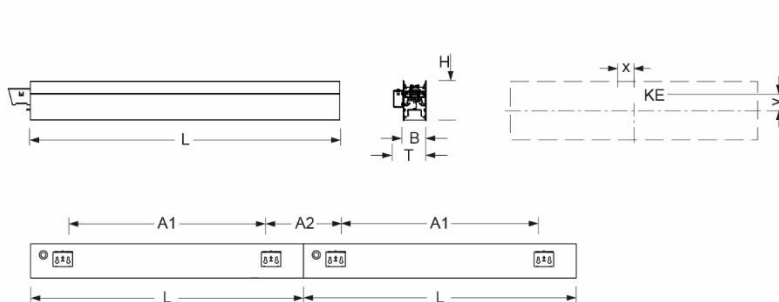

Wall system luminaire. Aluminium profile, naturally anodised. Housing colour black RAL 9005. Direct/indirect distribution. Direct asymmetric light distribution via Fresnel lens made from acrylic. Indirect share via white-opal, satin-finished endless diffusor serio-G. Electrical connection via five-pole feed-in and connection terminal with plug-in technology; with integrated protective earth connection and unlocking button, suitable for rigid and flexible cables up to 2,5mm². 5-pole through wiring plugin system 10A. Mounting system to compensate uneven surfaces (1-15mm). Face ends serio-WITE A/E LB and endless diffusor serio-G for indirect share, must be ordered separately according to total system length. Available accessories: Face-end Set serio-WITE LED A/E sw (4430107104); endless diffusor 6m serio-G/06000 LED (5430600180); 10m serio-G/10000 LED (5431000180); 20m serio-G/20000 LED (5432000180).

- Article No.: 4438144104
- Housing material: Aluminium
- Housing colour: black RAL 9005
- Light distribution: direct asymmetric distribution/ indirect symmetric distribution
- Type of installation: Wall light run installation
- Certification mark: IP 20, Protection class I, F, Indoor, CE

Dimensions

- Dimensions LxWxH/DxH: 2245 x 61 x 106 (mm)
- Depth: 86 (mm)
- Mounting distance A1: 2010 (mm)
- Mounting distance A2: 235 (mm)
- Weight (net): 11.4 (kg)
- Cable entry KE X/Y: 1077 (mm) / 19 (mm)