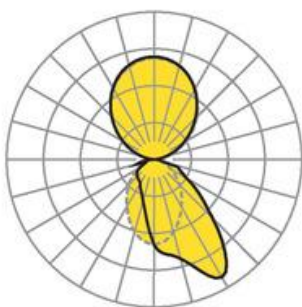

Lighting/Electrical

- Placement: LED, Colour rendering/Light colour CRI ≥ 80 / 4000K
- Direct/Indirect: 45 % / 55 %
- Luminaire luminous flux: 12600 (lm)
- LED service life: 50000h L80/B10 (Tq 25°C)
- Luminaire luminous efficacy: 117 (lm/W)
- System output: 108 (W)
- Controller: Electronic driver (4 pcs.)
- Mains voltage max.: 230 V / 50 Hz
- Energy efficiency class: C