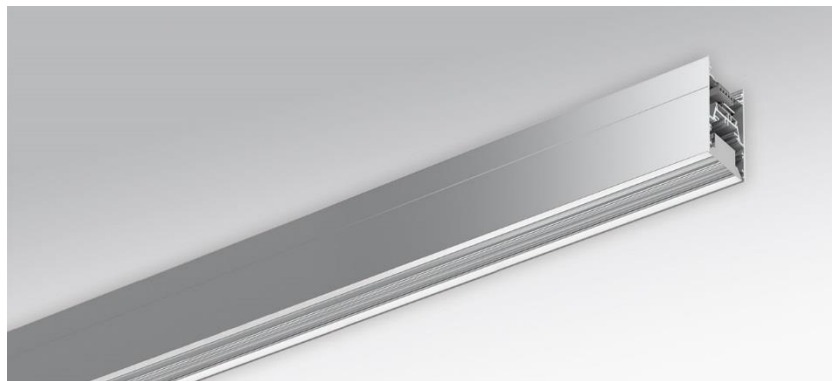

Wall system luminaire. Aluminium profile, naturally anodised. Housing colour natural anodised aluminum. Direct/indirect distribution. Direct asymmetric light distribution via Fresnel lens made from acrylic. Indirect share via white-opal, satin-finished endless diffusor serio-G. Electrical connection via five-pole feed-in and connection terminal with plug-in technology; with integrated protective earth connection and unlocking button, suitable for rigid and flexible cables up to 2,5mm². 5-pole through wiring plugin system 10A. Mounting system to compensate uneven surfaces (1-15mm). Face ends serio-WITE A/E LB and endless diffusor serio-G for indirect share, must be ordered separately according to total system length. Available accessories: Face-end Set serio-WITE LED A/E (4430107105); endless diffusor 6m serio-G/06000 LED (5430600180); 10m serio-G/10000 LED (5431000180); 20m serio-G/20000 LED (5432000180).

- Article No.: 4438144105
- Housing material: Aluminium
- Housing colour: natural anodised aluminum
- Light distribution: direct asymmetric distribution/ indirect symmetric distribution
- Type of installation: Wall light run installation
- Certification mark: IP 20, Protection class I, F, Indoor, CE