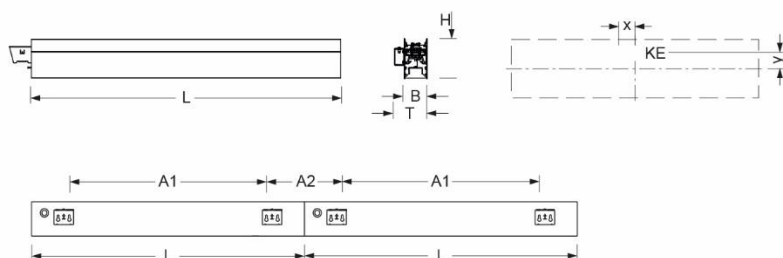

Wall system luminaire. Aluminium profile, naturally anodised. Housing colour natural anodised aluminum. Direct/indirect distribution. Direct asymmetric light distribution via Fresnel lens made from acrylic. Indirect share via white-opal, satin-finished endless diffusor serio-G. Electrical connection via five-pole feed-in and connection terminal with plug-in technology; with integrated protective earth connection and unlocking button, suitable for rigid and flexible cables up to 2,5mm². 5-pole through wiring plugin system 10A. Mounting system to compensate uneven surfaces (1-15mm). Face ends serio-WITE A/E LB and endless diffusor serio-G for indirect share, must be ordered separately according to total system length. Available accessories: Face-end Set serio-WITE LED A/E (4430107105); endless diffusor 6m serio-G/06000 LED (5430600180); 10m serio-G/10000 LED (5431000180); 20m serio-G/20000 LED (5432000180).

- Article No.: 4438144105
- Housing material: Aluminium
- Housing colour: natural anodised aluminum
- Light distribution: direct asymmetric distribution/ indirect symmetric distribution
- Type of installation: Wall light run installation
- Certification mark: IP 20, Protection class I, F, Indoor, CE

Dimensions

- Dimensions LxWxH/DxH: 2245 x 61 x 106 (mm)
- Depth: 86 (mm)
- Mounting distance A1: 2010 (mm)
- Mounting distance A2: 235 (mm)
- Weight (net): 11.4 (kg)
- Cable entry KE X/Y: 1077 (mm) / 19 (mm)