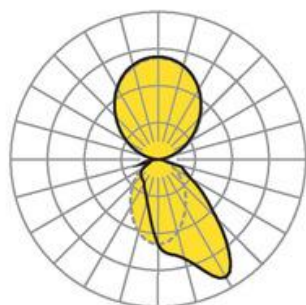

Lighting/Electrical

- Placement: LED, Colour rendering/Light colour CRI ≥ 80 / 4000K
- Direct/Indirect: 45 % / 55 %
- Luminaire luminous flux: 12600 (lm)
- LED service life: 50000h L80/B10 (Tq 25°C)
- Luminaire luminous efficacy: 117 (lm/W)
- System output: 108 (W)
- Controller: Electronic driver (4 pcs.)
- Mains voltage max.: 230 V / 50 Hz
- Energy efficiency class: C