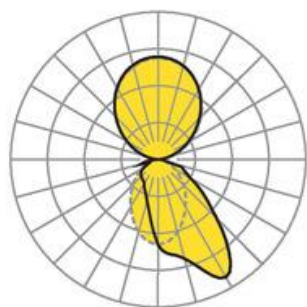

Lighting/Electrical

- Placement: LED, Colour rendering/Light colour CRI ≥ 80 / 4000K
- Direct/Indirect: 45 % / 55 %
- Luminaire luminous flux: 12600 (lm)
- LED service life: 50000h L80/B10 (Tq 25°C)
- Luminaire luminous efficacy: 117 (lm/W)
- System output: 108 (W)
- Controller: Electronic driver DALI (4 pcs.)
- Mains voltage max.: 230 V / 50 Hz
- Energy efficiency class: C