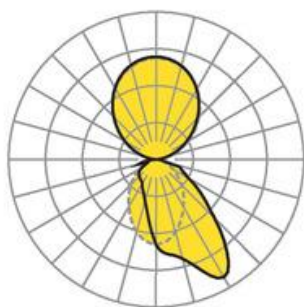

Lighting/Electrical

- Placement: LED, Colour rendering/Light colour CRI ≥ 80 / 4000K
- Direct/Indirect: 45 % / 55 %
- Luminaire luminous flux: 8100 (lm)
- LED service life: 50000h L80/B10 (Tq 25°C)
- Luminaire luminous efficacy: 117 (lm/W)
- System output: 69 (W)
- Controller: Electronic driver (2 pcs.)
- Mains voltage max.: 230 V / 50 Hz
- Energy efficiency class: C