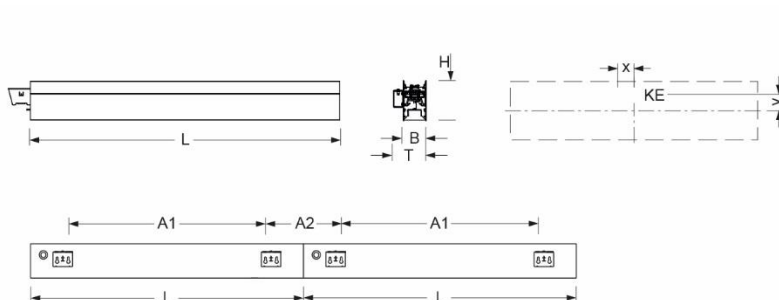

Wall system luminaire. Aluminium profile, naturally anodised. Housing colour natural anodised aluminum. Direct/indirect distribution. Direct asymmetric light distribution via Fresnel lens made from acrylic. Indirect share via white-opal, satin-finished endless diffusor serio-G. Electrical connection via five-pole feed-in and connection terminal with plug-in technology; with integrated protective earth connection and unlocking button, suitable for rigid and flexible cables up to 2,5mm<sup>2</sup>. 5-pole through wiring plugin system 10A. Mounting system to compensate uneven surfaces (1-15mm). Face ends serio-WITE A/E LB and endless diffusor serio-G for indirect share, must be ordered separately according to total system length. Available accessories: Face-end Set serio-WITE LED A/E (4430107105); endless diffusor 6m serio-G/06000 LED (5430600180); 10m serio-G/10000 LED (5431000180); 20m serio-G/20000 LED (5432000180).

- Article No.: 4435144105
- Housing material: Aluminium
- Housing colour: natural anodised aluminum
- Light distribution: direct asymmetric distribution/ indirect symmetric distribution
- Type of installation: Wall light run installation
- Certification mark: IP 20, Protection class I, F, Indoor, CE

## Dimensions

- Dimensions LxWxH/DxH: 1405 x 61 x 106 (mm)
- Depth: 86 (mm)
- Mounting distance A1: 1170 (mm)
- Mounting distance A2: 235 (mm)
- Weight (net): 7 (kg)
- Cable entry KE X/Y: 657 (mm) / 19 (mm)