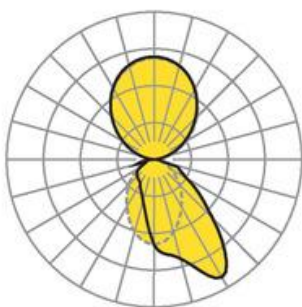

Lighting/Electrical

- Placement: LED, Colour rendering/Light colour CRI ≥ 80 / 4000K
- Direct/Indirect: 45 % / 55 %
- Luminaire luminous flux: 8100 (lm)
- LED service life: 50000h L80/B10 (Tq 25°C)
- Luminaire luminous efficacy: 117 (lm/W)
- System output: 69 (W)
- Controller: Electronic driver (2 pcs.)
- Mains voltage max.: 230 V / 50 Hz
- Energy efficiency class: C