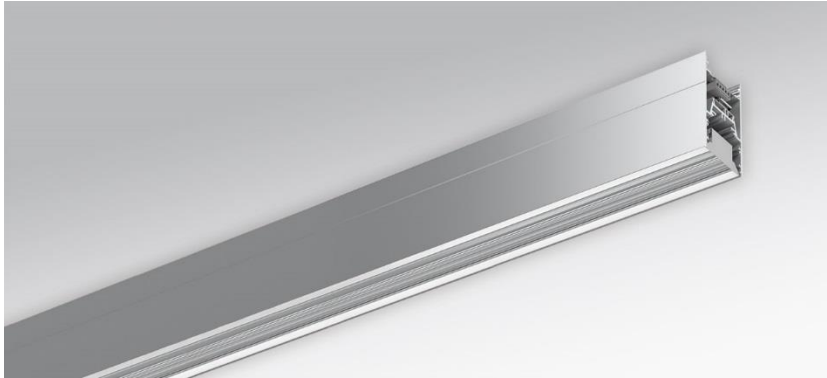

Wall system luminaire. Aluminium profile, naturally anodised. Housing colour natural anodised aluminum. Direct/indirect distribution. Direct asymmetric light distribution via Fresnel lens made from acrylic. Indirect share via white-opal, satin-finished endless diffusor serio-G. Electrical connection via five-pole feed-in and connection terminal with plug-in technology; with integrated protective earth connection and unlocking button, suitable for rigid and flexible cables up to 2,5mm<sup>2</sup>. 5-pole through wiring plugin system 10A. Mounting system to compensate uneven surfaces (1-15mm). Face ends serio-WITE A/E LB and endless diffusor serio-G for indirect share, must be ordered separately according to total system length. Available accessories: Face-end Set serio-WITE LED A/E (4430107105); endless diffusor 6m serio-G/06000 LED (5430600180); 10m serio-G/10000 LED (5431000180); 20m serio-G/20000 LED (5432000180).

- Article No.: 4435144105
- Housing material: Aluminium
- Housing colour: natural anodised aluminum
- Light distribution: direct asymmetric distribution/ indirect symmetric distribution
- Type of installation: Wall light run installation
- Certification mark: IP 20, Protection class I, F, Indoor, CE

## Dimensions

- Dimensions LxWxH/DxH: 1405 x 61 x 106 (mm)
- Depth: 86 (mm)
- Mounting distance A1: 1170 (mm)
- Mounting distance A2: 235 (mm)
- Weight (net): 7 (kg)
- Cable entry KE X/Y: 657 (mm) / 19 (mm)