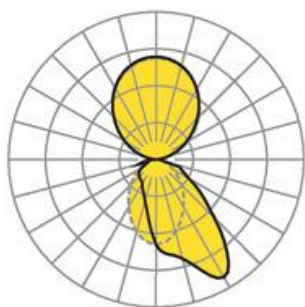

Lighting/Electrical

- Placement: LED, Colour rendering/Light colour CRI ≥ 80 / 4000K
- Direct/Indirect: 45 % / 55 %
- Luminaire luminous flux: 4200 (lm)
- LED service life: 50000h L80/B10 (Tq 25°C)
- Luminaire luminous efficacy: 127 (lm/W)
- System output: 33 (W)
- Controller: Electronic driver (2 pcs.)
- Mains voltage max.: 230 V / 50 Hz
- Energy efficiency class: C