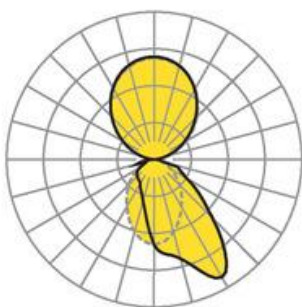

Lighting/Electrical

- Placement: LED, Colour rendering/Light colour CRI ≥ 80 / 4000K
- Direct/Indirect: 45 % / 55 %
- Luminaire luminous flux: 4200 (lm)
- LED service life: 50000h L80/B10 (Tq 25°C)
- Luminaire luminous efficacy: 127 (lm/W)
- System output: 33 (W)
- Controller: Electronic driver (2 pcs.)
- Mains voltage max.: 230 V / 50 Hz
- Energy efficiency class: C