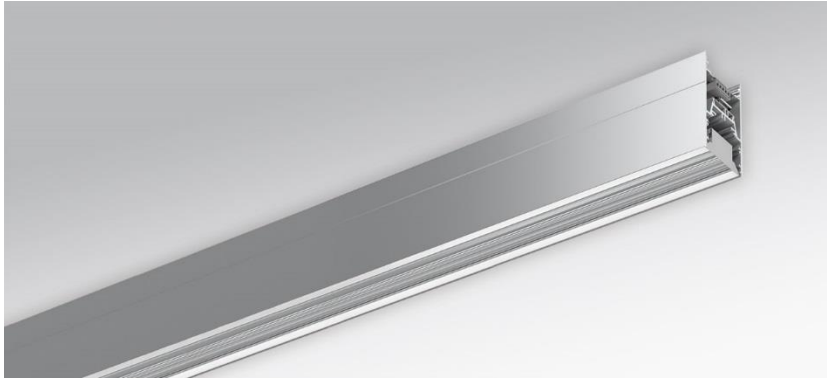

Wall system luminaire. Aluminium profile, naturally anodised. Housing colour natural anodised aluminum. Direct/indirect distribution. Direct asymmetric light distribution via Fresnel lens made from acrylic. Indirect share via white-opal, satin-finished endless diffusor serio-G. Electrical connection via five-pole feed-in and connection terminal with plug-in technology; with integrated protective earth connection and unlocking button, suitable for rigid and flexible cables up to 2,5mm². 5-pole through wiring plugin system 10A. Mounting system to compensate uneven surfaces (1-15mm). Face ends serio-WITE A/E LB and endless diffusor serio-G for indirect share, must be ordered separately according to total system length. Available accessories: Face-end Set serio-WITE LED A/E (4430107105); endless diffusor 6m serio-G/06000 LED (5430600180); 10m serio-G/10000 LED (5431000180); 20m serio-G/20000 LED (5432000180).

- Article No.: 4435044105
- Housing material: Aluminium
- Housing colour: natural anodised aluminum
- Light distribution: direct asymmetric distribution/ indirect symmetric distribution
- Type of installation: Wall light run installation
- Certification mark: IP 20, Protection class I, F, Indoor, CE

Dimensions

- Dimensions LxWxH/DxH: 1405 x 61 x 106 (mm)
- Depth: 86 (mm)
- Mounting distance A1: 1170 (mm)
- Mounting distance A2: 235 (mm)
- Weight (net): 7 (kg)
- Cable entry KE X/Y: 657 (mm) / 19 (mm)