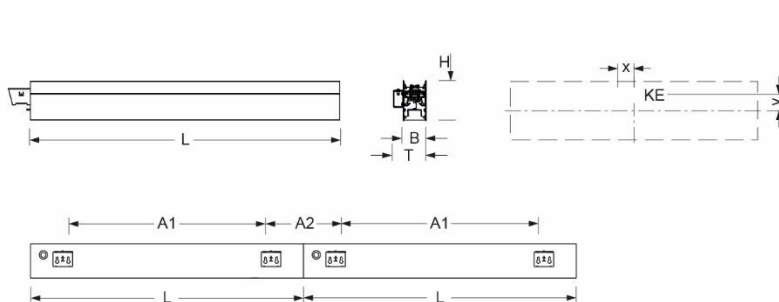

Wall system luminaire. Aluminium profile, naturally anodised. Housing colour natural anodised aluminum. Direct/indirect distribution. Direct asymmetric light distribution via Fresnel lens made from acrylic. Indirect share via white-opal, satin-finished endless diffusor serio-G. Electrical connection via five-pole feed-in and connection terminal with plug-in technology; with integrated protective earth connection and unlocking button, suitable for rigid and flexible cables up to 2,5mm². 5-pole through wiring plugin system 10A. Mounting system to compensate uneven surfaces (1-15mm). Face ends serio-WITE A/E LB and endless diffusor serio-G for indirect share, must be ordered separately according to total system length. Available accessories: Face-end Set serio-WITE LED A/E (4430107105); endless diffusor 6m serio-G/06000 LED (5430600180); 10m serio-G/10000 LED (5431000180); 20m serio-G/20000 LED (5432000180).

- Article No.: 4435044105
- Housing material: Aluminium
- Housing colour: natural anodised aluminum
- Light distribution: direct asymmetric distribution/ indirect symmetric distribution
- Type of installation: Wall light run installation
- Certification mark: IP 20, Protection class I, F, Indoor, CE

Dimensions

- Dimensions LxWxH/DxH: 1405 x 61 x 106 (mm)
- Depth: 86 (mm)
- Mounting distance A1: 1170 (mm)
- Mounting distance A2: 235 (mm)
- Weight (net): 7 (kg)
- Cable entry KE X/Y: 657 (mm) / 19 (mm)