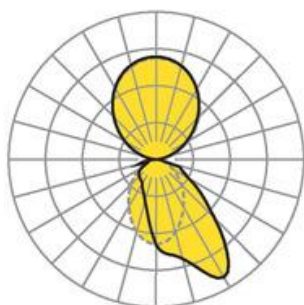

Lighting/Electrical

- Placement: LED, Colour rendering/Light colour CRI ≥ 80 / 4000K
- Direct/Indirect: 45 % / 55 %
- Luminaire luminous flux: 6300 (lm)
- LED service life: 50000h L80/B10 (Tq 25°C)
- Luminaire luminous efficacy: 117 (lm/W)
- System output: 54 (W)
- Controller: Electronic driver (2 pcs.)
- Mains voltage max.: 230 V / 50 Hz
- Energy efficiency class: C