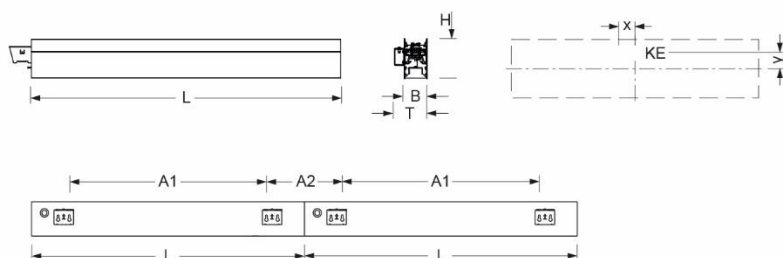

Wall system luminaire. Aluminium profile, naturally anodised. Housing colour black RAL 9005. Direct/indirect distribution. Direct asymmetric light distribution via Fresnel lens made from acrylic. Indirect share via white-opal, satin-finished endless diffusor serio-G. Electrical connection via five-pole feed-in and connection terminal with plug-in technology; with integrated protective earth connection and unlocking button, suitable for rigid and flexible cables up to 2,5mm². 5-pole through wiring plugin system 10A. Mounting system to compensate uneven surfaces (1-15mm). Face ends serio-WITE A/E LB and endless diffusor serio-G for indirect share, must be ordered separately according to total system length. Available accessories: Face-end Set serio-WITE LED A/E sw (4430107104); endless diffusor 6m serio-G/06000 LED (5430600180); 10m serio-G/10000 LED (5431000180); 20m serio-G/20000 LED (5432000180).

- Article No.: 4434144104
- Housing material: Aluminium
- Housing colour: black RAL 9005
- Light distribution: direct asymmetric distribution/ indirect symmetric distribution
- Type of installation: Wall light run installation
- Certification mark: IP 20, Protection class I, F, Indoor, CE

Dimensions

- Dimensions LxWxH/DxH: 1125 x 61 x 106 (mm)
- Depth: 86 (mm)
- Mounting distance A1: 890 (mm)
- Mounting distance A2: 235 (mm)
- Weight (net): 5.8 (kg)
- Cable entry KE X/Y: 517 (mm) / 19 (mm)