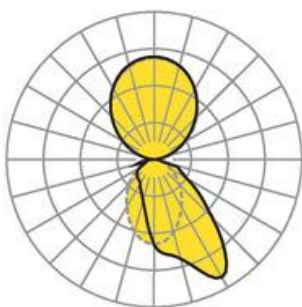

Lighting/Electrical

- Placement: LED, Colour rendering/Light colour CRI ≥ 80 / 4000K
- Direct/Indirect: 45 % / 55 %
- Luminaire luminous flux: 6300 (lm)
- LED service life: 50000h L80/B10 (Tq 25°C)
- Luminaire luminous efficacy: 117 (lm/W)
- System output: 54 (W)
- Controller: Electronic driver (2 pcs.)
- Mains voltage max.: 230 V / 50 Hz
- Energy efficiency class: C