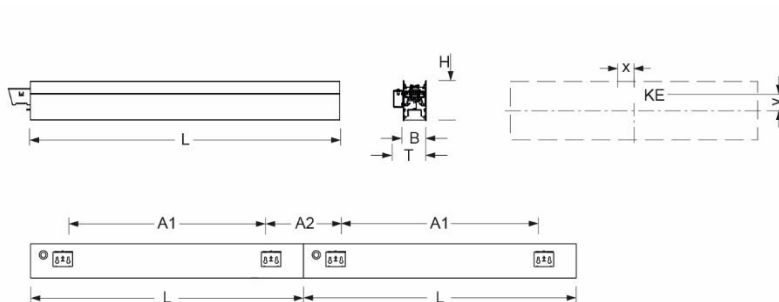

Wall system luminaire. Aluminium profile, naturally anodised. Housing colour natural anodised aluminum. Direct/indirect distribution. Direct asymmetric light distribution via Fresnel lens made from acrylic. Indirect share via white-opal, satin-finished endless diffusor serio-G. Electrical connection via five-pole feed-in and connection terminal with plug-in technology; with integrated protective earth connection and unlocking button, suitable for rigid and flexible cables up to 2,5mm². 5-pole through wiring plugin system 10A. Mounting system to compensate uneven surfaces (1-15mm). Face ends serio-WITE A/E LB and endless diffusor serio-G for indirect share, must be ordered separately according to total system length. Available accessories: Face-end Set serio-WITE LED A/E (4430107105); endless diffusor 6m serio-G/06000 LED (5430600180); 10m serio-G/10000 LED (5431000180); 20m serio-G/20000 LED (5432000180).

- Article No.: 4434144105
- Housing material: Aluminium
- Housing colour: natural anodised aluminum
- Light distribution: direct asymmetric distribution/ indirect symmetric distribution
- Type of installation: Wall light run installation
- Certification mark: IP 20, Protection class I, F, Indoor, CE

Dimensions

- Dimensions LxWxH/DxH: 1125 x 61 x 106 (mm)
- Depth: 86 (mm)
- Mounting distance A1: 890 (mm)
- Mounting distance A2: 235 (mm)
- Weight (net): 5.8 (kg)
- Cable entry KE X/Y: 517 (mm) / 19 (mm)