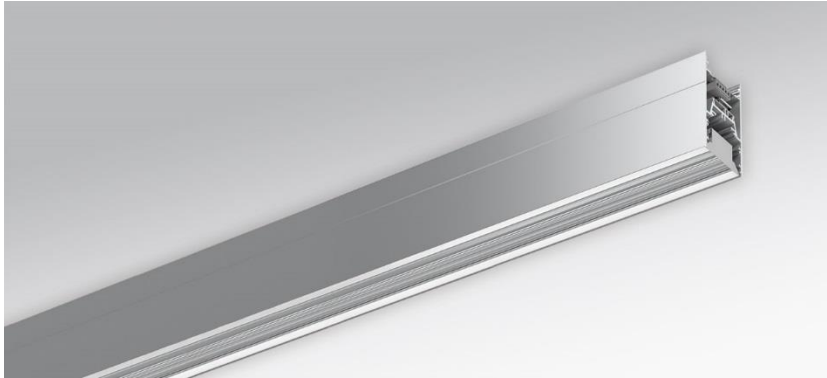

Wall system luminaire. Aluminium profile, naturally anodised. Housing colour natural anodised aluminum. Direct/indirect distribution. Direct asymmetric light distribution via Fresnel lens made from acrylic. Indirect share via white-opal, satin-finished endless diffusor serio-G. Electrical connection via five-pole feed-in and connection terminal with plug-in technology; with integrated protective earth connection and unlocking button, suitable for rigid and flexible cables up to 2,5mm². 5-pole through wiring plugin system 10A. Mounting system to compensate uneven surfaces (1-15mm). Face ends serio-WITE A/E LB and endless diffusor serio-G for indirect share, must be ordered separately according to total system length. Available accessories: Face-end Set serio-WITE LED A/E (4430107105); endless diffusor 6m serio-G/06000 LED (5430600180); 10m serio-G/10000 LED (5431000180); 20m serio-G/20000 LED (5432000180).

- Article No.: 4434144105
- Housing material: Aluminium
- Housing colour: natural anodised aluminum
- Light distribution: direct asymmetric distribution/ indirect symmetric distribution
- Type of installation: Wall light run installation
- Certification mark: IP 20, Protection class I, F, Indoor, CE

Dimensions

- Dimensions LxWxH/DxH: 1125 x 61 x 106 (mm)
- Depth: 86 (mm)
- Mounting distance A1: 890 (mm)
- Mounting distance A2: 235 (mm)
- Weight (net): 5.8 (kg)
- Cable entry KE X/Y: 517 (mm) / 19 (mm)