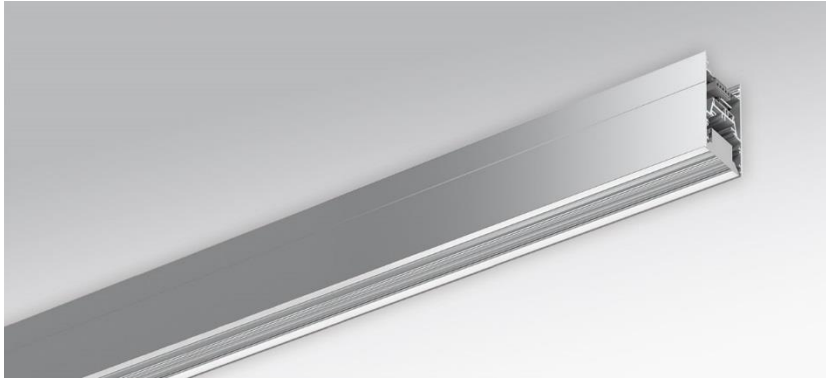

Wall system luminaire. Aluminium profile, naturally anodised. Housing colour natural anodised aluminum. Direct/indirect distribution. Direct asymmetric light distribution via Fresnel lens made from acrylic. Indirect share via white-opal, satin-finished endless diffusor serio-G. Electrical connection via five-pole feed-in and connection terminal with plug-in technology; with integrated protective earth connection and unlocking button, suitable for rigid and flexible cables up to 2,5mm². 5-pole through wiring plugin system 10A. Mounting system to compensate uneven surfaces (1-15mm). Face ends serio-WITE A/E LB and endless diffusor serio-G for indirect share, must be ordered separately according to total system length. Available accessories: Face-end Set serio-WITE LED A/E (4430107105); endless diffusor 6m serio-G/06000 LED (5430600180); 10m serio-G/10000 LED (5431000180); 20m serio-G/20000 LED (5432000180).

- Article No.: 4434044105
- Housing material: Aluminium
- Housing colour: natural anodised aluminum
- Light distribution: direct asymmetric distribution/ indirect symmetric distribution
- Type of installation: Wall light run installation
- Certification mark: IP 20, Protection class I, F, Indoor, CE

Dimensions

- Dimensions LxWxH/DxH: 1125 x 61 x 106 (mm)
- Depth: 86 (mm)
- Mounting distance A1: 890 (mm)
- Mounting distance A2: 235 (mm)
- Weight (net): 5.8 (kg)
- Cable entry KE X/Y: 517 (mm) / 19 (mm)