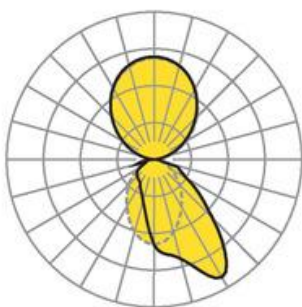

Lighting/Electrical

- Placement: LED, Colour rendering/Light colour CRI ≥ 80 / 4000K
- Direct/Indirect: 45 % / 55 %
- Luminaire luminous flux: 3300 (lm)
- LED service life: 50000h L80/B10 (Tq 25°C)
- Luminaire luminous efficacy: 128 (lm/W)
- System output: 26 (W)
- Controller: Electronic driver (2 pcs.)
- Mains voltage max.: 230 V / 50 Hz
- Energy efficiency class: C