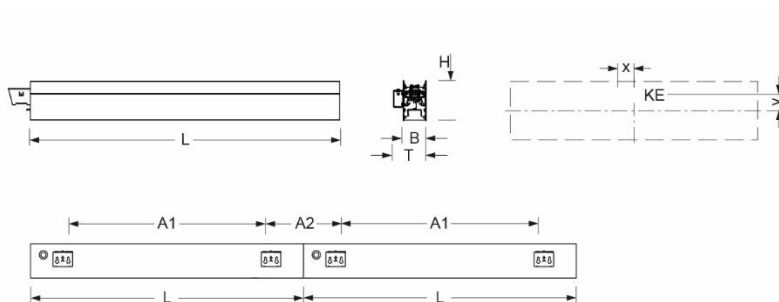

Wall system luminaire. Aluminium profile, naturally anodised. Housing colour natural anodised aluminum. Direct/indirect distribution. Direct asymmetric light distribution via Fresnel lens made from acrylic. Indirect share via white-opal, satin-finished endless diffusor serio-G. Electrical connection via five-pole feed-in and connection terminal with plug-in technology; with integrated protective earth connection and unlocking button, suitable for rigid and flexible cables up to 2,5mm². 5-pole through wiring plugin system 10A. Mounting system to compensate uneven surfaces (1-15mm). Face ends serio-WITE A/E LB and endless diffusor serio-G for indirect share, must be ordered separately according to total system length. Available accessories: Face-end Set serio-WITE LED A/E (4430107105); endless diffusor 6m serio-G/06000 LED (5430600180); 10m serio-G/10000 LED (5431000180); 20m serio-G/20000 LED (5432000180).

- Article No.: 4434044105
- Housing material: Aluminium
- Housing colour: natural anodised aluminum
- Light distribution: direct asymmetric distribution/ indirect symmetric distribution
- Type of installation: Wall light run installation
- Certification mark: IP 20, Protection class I, F, Indoor, CE

Dimensions

- Dimensions LxWxH/DxH: 1125 x 61 x 106 (mm)
- Depth: 86 (mm)
- Mounting distance A1: 890 (mm)
- Mounting distance A2: 235 (mm)
- Weight (net): 5.8 (kg)
- Cable entry KE X/Y: 517 (mm) / 19 (mm)