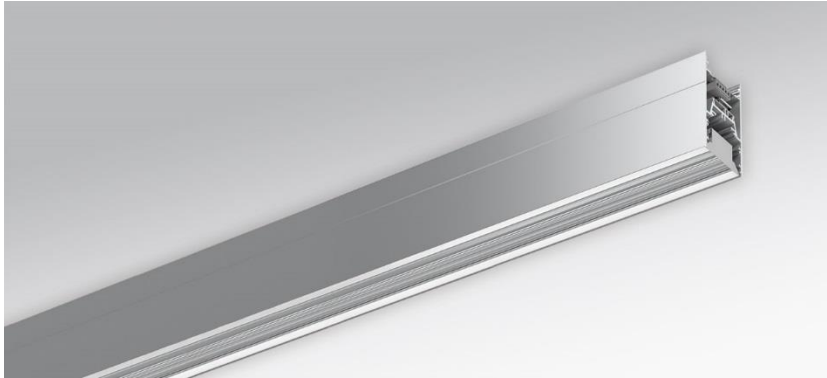

Wall system luminaire. Aluminium profile, naturally anodised. Housing colour natural anodised aluminum. Direct/indirect distribution. Direct asymmetric light distribution via Fresnel lens made from acrylic. Indirect share via white-opal, satin-finished endless diffusor serio-G. Electrical connection via five-pole feed-in and connection terminal with plug-in technology; with integrated protective earth connection and unlocking button, suitable for rigid and flexible cables up to 2,5mm². 5-pole through wiring plugin system 10A. Mounting system to compensate uneven surfaces (1-15mm). Face ends serio-WITE A/E LB and endless diffusor serio-G for indirect share, must be ordered separately according to total system length. Available accessories: Face-end Set serio-WITE LED A/E (4430107105); endless diffusor 6m serio-G/06000 LED (5430600180); 10m serio-G/10000 LED (5431000180); 20m serio-G/20000 LED (5432000180).

- Article No.: 4433144105
- Housing material: Aluminium
- Housing colour: natural anodised aluminum
- Light distribution: direct asymmetric distribution/ indirect symmetric distribution
- Type of installation: Wall light run installation
- Certification mark: IP 20, Protection class I, F, Indoor, CE

Dimensions

- Dimensions LxWxH/DxH: 845 x 61 x 106 (mm)
- Depth: 86 (mm)
- Mounting distance A1: 610 (mm)
- Mounting distance A2: 235 (mm)
- Weight (net): 4.3 (kg)
- Cable entry KE X/Y: 377 (mm) / 19 (mm)