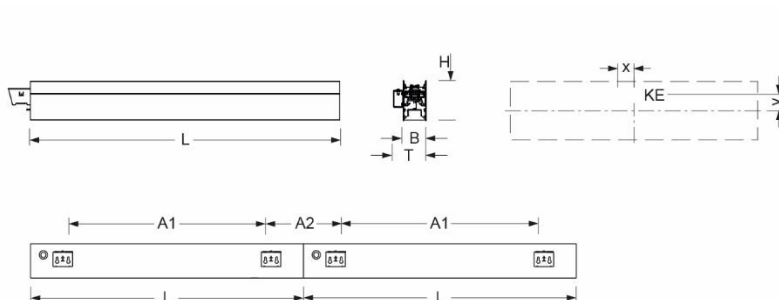

Wall system luminaire. Aluminium profile, naturally anodised. Housing colour natural anodised aluminum. Direct/indirect distribution. Direct asymmetric light distribution via Fresnel lens made from acrylic. Indirect share via white-opal, satin-finished endless diffusor serio-G. Electrical connection via five-pole feed-in and connection terminal with plug-in technology; with integrated protective earth connection and unlocking button, suitable for rigid and flexible cables up to 2,5mm². 5-pole through wiring plugin system 10A. Mounting system to compensate uneven surfaces (1-15mm). Face ends serio-WITE A/E LB and endless diffusor serio-G for indirect share, must be ordered separately according to total system length. Available accessories: Face-end Set serio-WITE LED A/E (4430107105); endless diffusor 6m serio-G/06000 LED (5430600180); 10m serio-G/10000 LED (5431000180); 20m serio-G/20000 LED (5432000180).

- Article No.: 4433144105
- Housing material: Aluminium
- Housing colour: natural anodised aluminum
- Light distribution: direct asymmetric distribution/ indirect symmetric distribution
- Type of installation: Wall light run installation
- Certification mark: IP 20, Protection class I, F, Indoor, CE

Dimensions

- Dimensions LxWxH/DxH: 845 x 61 x 106 (mm)
- Depth: 86 (mm)
- Mounting distance A1: 610 (mm)
- Mounting distance A2: 235 (mm)
- Weight (net): 4.3 (kg)
- Cable entry KE X/Y: 377 (mm) / 19 (mm)