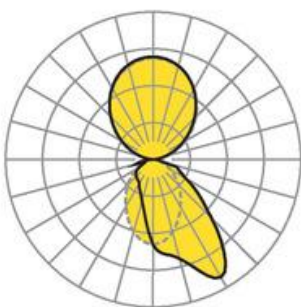

Lighting/Electrical

- Placement: LED, Colour rendering/Light colour CRI ≥ 80 / 4000K
- Direct/Indirect: 45 % / 55 %
- Luminaire luminous flux: 4700 (lm)
- LED service life: 50000h L80/B10 (Tq 25°C)
- Luminaire luminous efficacy: 116 (lm/W)
- System output: 40 (W)
- Controller: Electronic driver (1 pcs.)
- Mains voltage max.: 230 V / 50 Hz
- Energy efficiency class: C