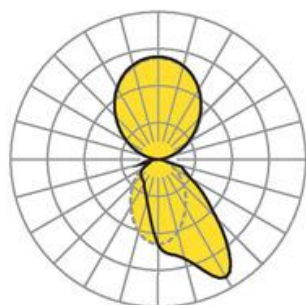

Lighting/Electrical

- Placement: LED, Colour rendering/Light colour CRI ≥ 80 / 4000K
- Direct/Indirect: 45 % / 55 %
- Luminaire luminous flux: 4700 (lm)
- LED service life: 50000h L80/B10 (Tq 25°C)
- Luminaire luminous efficacy: 116 (lm/W)
- System output: 40 (W)
- Controller: Electronic driver DALI (1 pcs.)
- Mains voltage max.: 230 V / 50 Hz
- Energy efficiency class: C