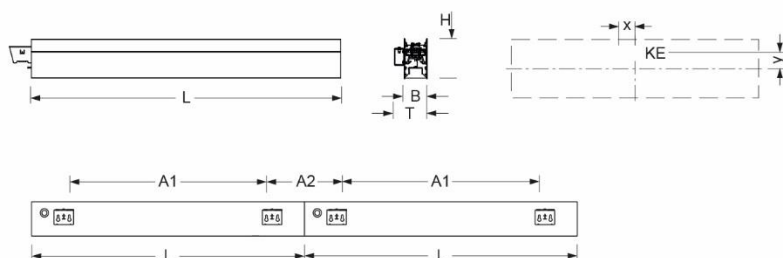

Wall system luminaire. Aluminium profile, naturally anodised. Housing colour black RAL 9005. Direct/indirect distribution. Direct asymmetric light distribution via Fresnel lens made from acrylic. Indirect share via white-opal, satin-finished endless diffusor serio-G. Electrical connection via five-pole feed-in and connection terminal with plug-in technology; with integrated protective earth connection and unlocking button, suitable for rigid and flexible cables up to 2,5mm<sup>2</sup>. 5-pole through wiring plugin system 10A. Mounting system to compensate uneven surfaces (1-15mm). Face ends serio-WITE A/E LB and endless diffusor serio-G for indirect share, must be ordered separately according to total system length. Available accessories: Face-end Set serio-WITE LED A/E sw (4430107104); endless diffusor 6m serio-G/06000 LED (5430600180); 10m serio-G/10000 LED (5431000180); 20m serio-G/20000 LED (5432000180).

- Article No.: 4433044104
- Housing material: Aluminium
- Housing colour: black RAL 9005
- Light distribution: direct asymmetric distribution/ indirect symmetric distribution
- Type of installation: Wall light run installation
- Certification mark: IP 20, Protection class I, F, Indoor, CE

## Dimensions

- Dimensions LxWxH/DxH: 845 x 61 x 106 (mm)
- Depth: 86 (mm)
- Mounting distance A1: 610 (mm)
- Mounting distance A2: 235 (mm)
- Weight (net): 4.3 (kg)
- Cable entry KE X/Y: 377 (mm) / 19 (mm)