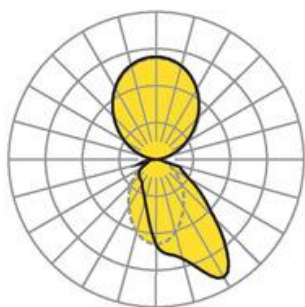

Lighting/Electrical

- Placement: LED, Colour rendering/Light colour CRI ≥ 80 / 4000K
- Direct/Indirect: 45 % / 55 %
- Luminaire luminous flux: 2400 (lm)
- LED service life: 50000h L80/B10 (Tq 25°C)
- Luminaire luminous efficacy: 124 (lm/W)
- System output: 19 (W)
- Controller: Electronic driver (1 pcs.)
- Mains voltage max.: 230 V / 50 Hz
- Energy efficiency class: C