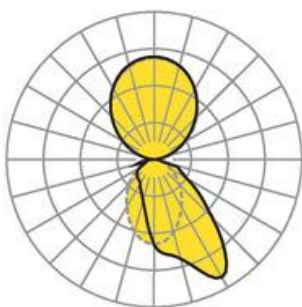

Lighting/Electrical

- Placement: LED, Colour rendering/Light colour CRI ≥ 80 / 4000K
- Direct/Indirect: 45 % / 55 %
- Luminaire luminous flux: 2400 (lm)
- LED service life: 50000h L80/B10 (Tq 25°C)
- Luminaire luminous efficacy: 124 (lm/W)
- System output: 19 (W)
- Controller: Electronic driver (1 pcs.)
- Mains voltage max.: 230 V / 50 Hz
- Energy efficiency class: C