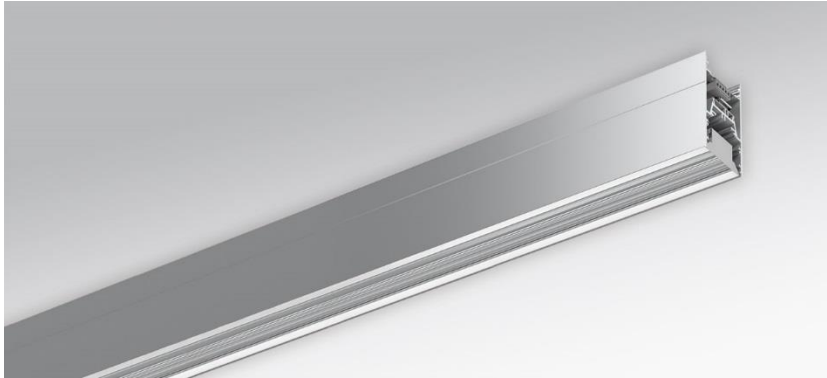

Wall system luminaire. Aluminium profile, naturally anodised. Housing colour natural anodised aluminum. Direct/indirect distribution. Direct asymmetric light distribution via Fresnel lens made from acrylic. Indirect share via white-opal, satin-finished endless diffusor serio-G. Electrical connection via five-pole feed-in and connection terminal with plug-in technology; with integrated protective earth connection and unlocking button, suitable for rigid and flexible cables up to 2,5mm². 5-pole through wiring plugin system 10A. Mounting system to compensate uneven surfaces (1-15mm). Face ends serio-WITE A/E LB and endless diffusor serio-G for indirect share, must be ordered separately according to total system length. Available accessories: Face-end Set serio-WITE LED A/E (4430107105); endless diffusor 6m serio-G/06000 LED (5430600180); 10m serio-G/10000 LED (5431000180); 20m serio-G/20000 LED (5432000180).

- Article No.: 4433044105
- Housing material: Aluminium
- Housing colour: natural anodised aluminum
- Light distribution: direct asymmetric distribution/ indirect symmetric distribution
- Type of installation: Wall light run installation
- Certification mark: IP 20, Protection class I, F, Indoor, CE

Dimensions

- Dimensions LxWxH/DxH: 845 x 61 x 106 (mm)
- Depth: 86 (mm)
- Mounting distance A1: 610 (mm)
- Mounting distance A2: 235 (mm)
- Weight (net): 4.3 (kg)
- Cable entry KE X/Y: 377 (mm) / 19 (mm)