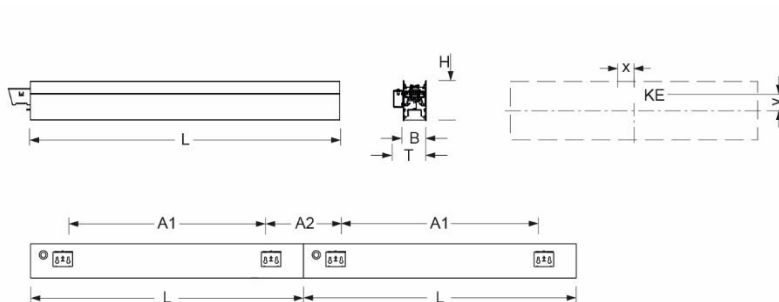

Wall system luminaire. Aluminium profile, naturally anodised. Housing colour natural anodised aluminum. Direct/indirect distribution. Direct asymmetric light distribution via Fresnel lens made from acrylic. Indirect share via white-opal, satin-finished endless diffusor serio-G. Electrical connection via five-pole feed-in and connection terminal with plug-in technology; with integrated protective earth connection and unlocking button, suitable for rigid and flexible cables up to 2,5mm². 5-pole through wiring plugin system 10A. Mounting system to compensate uneven surfaces (1-15mm). Face ends serio-WITE A/E LB and endless diffusor serio-G for indirect share, must be ordered separately according to total system length. Available accessories: Face-end Set serio-WITE LED A/E (4430107105); endless diffusor 6m serio-G/06000 LED (5430600180); 10m serio-G/10000 LED (5431000180); 20m serio-G/20000 LED (5432000180).

- Article No.: 4433044105
- Housing material: Aluminium
- Housing colour: natural anodised aluminum
- Light distribution: direct asymmetric distribution/ indirect symmetric distribution
- Type of installation: Wall light run installation
- Certification mark: IP 20, Protection class I, F, Indoor, CE

Dimensions

- Dimensions LxWxH/DxH: 845 x 61 x 106 (mm)
- Depth: 86 (mm)
- Mounting distance A1: 610 (mm)
- Mounting distance A2: 235 (mm)
- Weight (net): 4.3 (kg)
- Cable entry KE X/Y: 377 (mm) / 19 (mm)