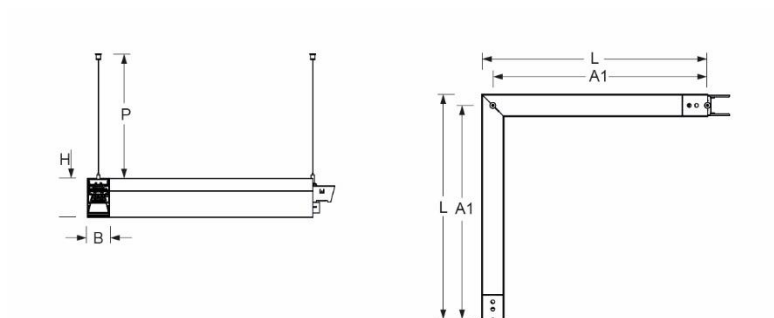

Pendant system luminaire. Aluminum profile incl. LED-unit, 90° L-shaped, naturally anodised. Housing colour black RAL 9005. Direct/indirect distribution. Constant indirect share via white-opal, satin-finished acrylic diffusor throughout all system components. Direct share via white-opal, satin finished acrylic endless diffusor serio-G. Feed-in and through wiring plug-in system 10A. For system profile serio-HIT LB one wire suspension is in scope of delivery. Available accessories: face-ends with wire suspension incl. connection cord and canopy set serio-HITE LED A/E Set 3x0,75 sw (5430137104); connection cord serio-AL 3x0,75 (5430037105); endless diffusor 6m serio-G/06000 LED (5430600180); 10m serio-G/10000 LED (5431000180); 20m serio-G/20000 LED (5432000180);

- Article No.: 5434144114
- Housing material: Aluminium
- Housing colour: black RAL 9005
- Light distribution: direct/indirect distribution
- Type of installation: Pendant light strip mounting
- Certification mark: IP 20, Protection class I, F, Indoor, CE

Dimensions

- Dimensions LxWxH/DxH: 615 x 61 x 106 (mm)
- Pendant length min/max: 150 / 2000 (mm)
- Mounting distance A1: 585 (mm)
- Weight (net): 4.3 (kg)

Lighting/Electrical

- Placement: LED, Colour rendering/Light colour CRI ≥ 80 / 4000K
- Direct/Indirect: 64 % / 36 %
- UGR lat/lon: 16.5 / 16.5
- Luminaire luminous flux: 6200 (lm)
- LED service life: 50000h L80/B10 (Tq 25°C)
- Luminaire luminous efficacy: 112 (lm/W)
- System output: 55 (W)
- Controller: Electronic driver (1 pcs.)
- Mains voltage max.: 230 V / 50 Hz
- Driver/Breaker: 8 pieces/B10
 13 pieces/B16 | 13 pieces/C10 | 21 pieces/C16
- Energy efficiency class: C