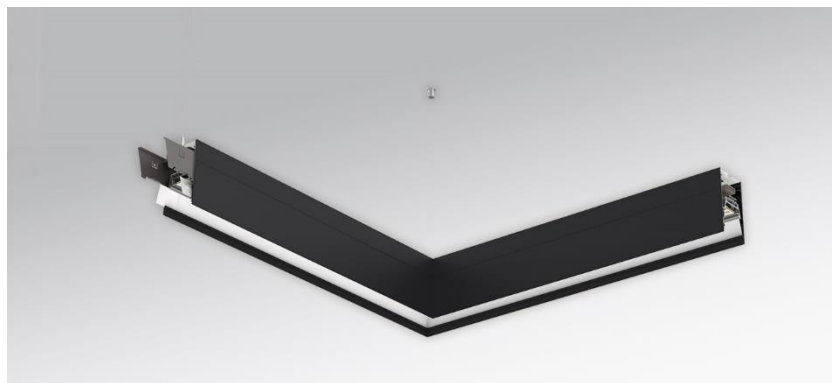

Pendant system luminaire. Aluminum profile incl. LED-unit, 90° L-shaped, naturally anodised. Housing colour black RAL 9005. Direct/indirect distribution. Constant indirect share via white-opal, satin-finished acrylic diffusor throughout all system components. Direct share via white-opal, satin finished acrylic endless diffusor serio-G. Feed-in and through wiring plug-in system 10A. For system profile serio-HIT LB one wire suspension is in scope of delivery. Available accessories: face-ends with wire suspension incl. connection cord and canopy set serio-HITE LED A/E Set 3x0,75 sw (5430137104); connection cord serio-AL 3x0,75 (5430037105); endless diffusor 6m serio-G/06000 LED (5430600180); 10m serio-G/10000 LED (5431000180); 20m serio-G/20000 LED (5432000180);

- Article No.: 5434144114
- Housing material: Aluminium
- Housing colour: black RAL 9005
- Light distribution: direct/indirect distribution
- Type of installation: Pendant light strip mounting
- Certification mark: IP 20, Protection class I, F, Indoor, CE

Dimensions

- Dimensions LxWxH/DxH: 615 x 61 x 106 (mm)
- Pendant length min/max: 150 / 2000 (mm)
- Mounting distance A1: 585 (mm)
- Weight (net): 4.3 (kg)

Lighting/Electrical

- Placement: LED, Colour rendering/Light colour CRI ≥ 80 / 4000K
- Direct/Indirect: 64 % / 36 %
- UGR lat/lon: 16.5 / 16.5
- Luminaire luminous flux: 6200 (lm)
- LED service life: 50000h L80/B10 (Tq 25°C)
- Luminaire luminous efficacy: 112 (lm/W)
- System output: 55 (W)
- Controller: Electronic driver (1 pcs.)
- Mains voltage max.: 230 V / 50 Hz
- Driver/Breaker: 8 pieces/B10
 13 pieces/B16 | 13 pieces/C10 | 21 pieces/C16
- Energy efficiency class: C