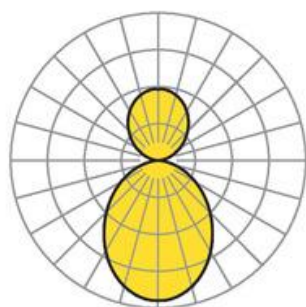

Pendant system luminaire. Aluminum profile incl. LED-unit, 90° L-shaped, naturally anodised. Housing colour black RAL 9005. Direct/indirect distribution. Constant indirect share via white-opal, satin-finished acrylic diffusor throughout all system components. Direct share via white-opal, satin finished acrylic endless diffusor serio-G. Feed-in and through wiring plug-in system 10A. For system profile serio-HIT LB one wire suspension is in scope of delivery. Available accessories: face-ends with wire suspension incl. connection cord and canopy set serio-HITE LED A/E Set 3x0,75 sw (5430137104); connection cord serio-AL 3x0,75 (5430037105); endless diffusor 6m serio-G/06000 LED (5430600180); 10m serio-G/10000 LED (5431000180); 20m serio-G/20000 LED (5432000180);

Dimensions

- Dimensions LxWxH/DxH: 615 x 61 x 106 (mm)
- Pendant length min/max: 150 / 2000 (mm)
- Mounting distance A1: 585 (mm)
- Weight (net): 4.3 (kg)

Lighting/Electrical

- Placement: LED, Colour rendering/Light colour CRI ≥ 80 / 4000K
- Direct/Indirect: 64 % / 36 %
- UGR lat/lon: 16.5 / 16.5
- Luminaire luminous flux: 6200 (lm)
- LED service life: 50000h L80/B10 (Tq 25°C)
- Luminaire luminous efficacy: 112 (lm/W)
- System output: 55 (W)
- Controller: Electronic driver (1 pcs.)
- Mains voltage max.: 230 V / 50 Hz
- Driver/Breaker: 8 pieces/B10
 13 pieces/B16 | 13 pieces/C10 | 21 pieces/C16
- Energy efficiency class: C