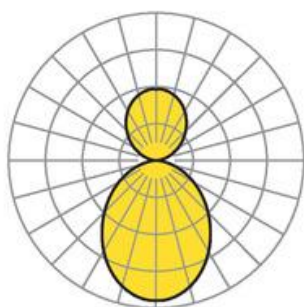

Pendant system luminaire. Aluminum profile incl. LED-unit, 90° L-shaped, naturally anodised. Housing colour traffic white RAL 9016. Direct/indirect distribution, separately dimmable. Constant indirect share via white-opal, satin-finished acrylic diffuser throughout all system components. Direct share via white-opal, satin finished acrylic endless diffuser serio-G. Feed-in and through wiring plug-in system 10A. For system profile serio-HIT LB one wire suspension is in scope of delivery. Available accessories: face-ends with wire suspension incl. connection cord and canopy set serio-HITE LED A/E Set 5x0,75 vw (5430157101); connection cord serio-AL 5x0,75 (5430057105); endless diffuser 6m serio-G/06000 LED (5430600180); 10m serio-G/10000 LED (5431000180); 20m serio-G/20000 LED (5432000180);

Dimensions

- Dimensions LxWxH/DxH: 615 x 61 x 106 (mm)
- Pendant length min/max: 150 / 2000 (mm)
- Mounting distance A1: 585 (mm)
- Weight (net): 4.7 (kg)

Lighting/Electrical

- Placement: LED, Colour rendering/Light colour CRI ≥ 80 / 4000K
- Direct/Indirect: 64 % / 36 %
- UGR lat/lon: 16.5 / 16.5
- Luminaire luminous flux: 6200 (lm)
- LED service life: 50000h L80/B10 (Tq 25°C)
- Luminaire luminous efficacy: 112 (lm/W)
- System output: 55 (W)
- Controller: Electronic driver DALI (2 pcs.)
- Mains voltage max.: 230 V / 50 Hz
- Driver/Breaker: 12 pieces/B10
20 pieces/B16|21 pieces/C10|33 pieces/C16
- Energy efficiency class: C