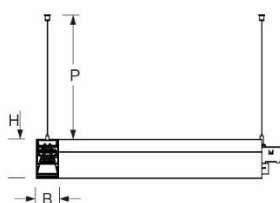

Pendant system luminaire. Aluminum profile incl. LED-unit, 90° L-shaped, naturally anodised. Housing colour traffic white RAL 9016. Direct/indirect distribution, separately dimmable. Constant indirect share via white-opal, satin-finished acrylic diffuser throughout all system components. Direct share via white-opal, satin finished acrylic endless diffuser serio-G. Feed-in and through wiring plug-in system 10A. For system profile serio-HIT LB one wire suspension is in scope of delivery. Available accessories: face-ends with wire suspension incl. connection cord and canopy set serio-HITE LED A/E Set 5x0,75 vw (5430157101); connection cord serio-AL 5x0,75 (5430057105); endless diffuser 6m serio-G/06000 LED (5430600180); 10m serio-G/10000 LED (5431000180); 20m serio-G/20000 LED (5432000180);

- Article No.: 5434146611
- Housing material: Aluminium
- Housing colour: traffic white RAL 9016
- Light distribution: direct/indirect distribution
- Type of installation: Pendant light strip mounting
- Certification mark: IP 20, Protection class I, F, Indoor, CE

Dimensions

- Dimensions LxWxH/DxH: 615 x 61 x 106 (mm)
- Pendant length min/max: 150 / 2000 (mm)
- Mounting distance A1: 585 (mm)
- Weight (net): 4.7 (kg)

Lighting/Electrical

- Placement: LED, Colour rendering/Light colour CRI ≥ 80 / 4000K
- Direct/Indirect: 64 % / 36 %
- UGR lat/lon: 16.5 / 16.5
- Luminaire luminous flux: 6200 (lm)
- LED service life: 50000h L80/B10 (Tq 25°C)
- Luminaire luminous efficacy: 112 (lm/W)
- System output: 55 (W)
- Controller: Electronic driver DALI (2 pcs.)
- Mains voltage max.: 230 V / 50 Hz
- Driver/Breaker: 12 pieces/B10
20 pieces/B16|21 pieces/C10|33 pieces/C16
- Energy efficiency class: C