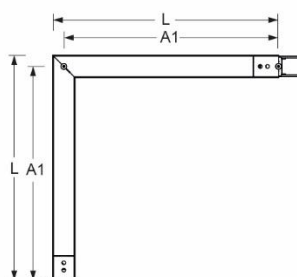

Pendant system luminaire. Aluminum profile incl. LED-unit, 90° L-shaped, naturally anodised. Housing colour traffic white RAL 9016. Direct/indirect distribution, separately dimmable. Constant indirect share via white-opal, satin-finished acrylic diffuser throughout all system components. Direct share via white-opal, satin finished acrylic endless diffuser serio-G. Feed-in and through wiring plug-in system 10A. For system profile serio-HIT LB one wire suspension is in scope of delivery. Available accessories: face-ends with wire suspension incl. connection cord and canopy set serio-HITE LED A/E Set 5x0,75 vw (5430157101); connection cord serio-AL 5x0,75 (5430057105); endless diffuser 6m serio-G/06000 LED (5430600180); 10m serio-G/10000 LED (5431000180); 20m serio-G/20000 LED (5432000180);

- Article No.: 5434146611
- Housing material: Aluminium
- Housing colour: traffic white RAL 9016
- Light distribution: direct/indirect distribution
- Type of installation: Pendant light strip mounting
- Certification mark: IP 20, Protection class I, F, Indoor, CE

Dimensions

- Dimensions LxWxH/DxH: 615 x 61 x 106 (mm)
- Pendant length min/max: 150 / 2000 (mm)
- Mounting distance A1: 585 (mm)
- Weight (net): 4.7 (kg)

Lighting/Electrical

- Placement: LED, Colour rendering/Light colour CRI ≥ 80 / 4000K
- Direct/Indirect: 64 % / 36 %
- UGR lat/lon: 16.5 / 16.5
- Luminaire luminous flux: 6200 (lm)
- LED service life: 50000h L80/B10 (Tq 25°C)
- Luminaire luminous efficacy: 112 (lm/W)
- System output: 55 (W)
- Controller: Electronic driver DALI (2 pcs.)
- Mains voltage max.: 230 V / 50 Hz
- Driver/Breaker: 12 pieces/B10
20 pieces/B16|21 pieces/C10|33 pieces/C16
- Energy efficiency class: C