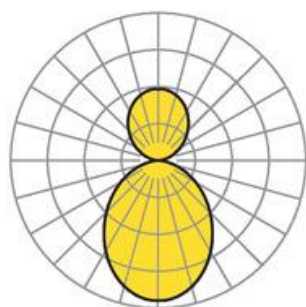

Pendant system luminaire. Aluminum profile incl. LED-unit, 90° L-shaped, naturally anodised. Housing colour black RAL 9005. Direct/indirect distribution, separately dimmable. Constant indirect share via white-opal, satin-finished acrylic diffusor throughout all system components. Direct share via white-opal, satin finished acrylic endless diffusor serio-G. Feed-in and through wiring plug-in system 10A. For system profile serio-HIT LB one wire suspension is in scope of delivery. Available accessories: face-ends with wire suspension incl. connection cord and canopy set serio-HITE LED A/E Set 5x0,75 sw (5430157104); connection cord serio-AL 5x0,75 (5430057105); endless diffusor 6m serio-G/06000 LED (5430600180); 10m serio-G/10000 LED (5431000180); 20m serio-G/20000 LED (5432000180);

Dimensions

- Dimensions LxWxH/DxH: 615 x 61 x 106 (mm)
- Pendant length min/max: 150 / 2000 (mm)
- Mounting distance A1: 585 (mm)
- Weight (net): 4.7 (kg)

Lighting/Electrical

- Placement: LED, Colour rendering/Light colour CRI ≥ 80 / 4000K
- Direct/Indirect: 64 % / 36 %
- UGR lat/lon: 16.5 / 16.5
- Luminaire luminous flux: 6200 (lm)
- LED service life: 50000h L80/B10 (Tq 25°C)
- Luminaire luminous efficacy: 112 (lm/W)
- System output: 55 (W)
- Controller: Electronic driver DALI (2 pcs.)
- Mains voltage max.: 230 V / 50 Hz
- Driver/Breaker: 12 pieces/B10
20 pieces/B16|21 pieces/C10|33 pieces/C16
- Energy efficiency class: C