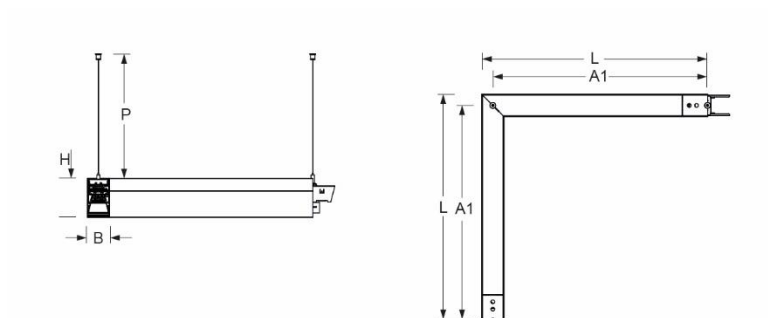

Pendant system luminaire. Aluminum profile incl. LED-unit, 90° L-shaped, naturally anodised. Housing colour black RAL 9005. Direct/indirect distribution, separately dimmable. Constant indirect share via white-opal, satin-finished acrylic diffusor throughout all system components. Direct share via white-opal, satin finished acrylic endless diffusor serio-G. Feed-in and through wiring plug-in system 10A. For system profile serio-HIT LB one wire suspension is in scope of delivery. Available accessories: face-ends with wire suspension incl. connection cord and canopy set serio-HITE LED A/E Set 5x0,75 sw (5430157104); connection cord serio-AL 5x0,75 (5430057105); endless diffusor 6m serio-G/06000 LED (5430600180); 10m serio-G/10000 LED (5431000180); 20m serio-G/20000 LED (5432000180);

- Article No.: 5434146614
- Housing material: Aluminium
- Housing colour: black RAL 9005
- Light distribution: direct/indirect distribution
- Type of installation: Pendant light strip mounting
- Certification mark: IP 20, Protection class I, F, Indoor, CE

Dimensions

- Dimensions LxWxH/DxH: 615 x 61 x 106 (mm)
- Pendant length min/max: 150 / 2000 (mm)
- Mounting distance A1: 585 (mm)
- Weight (net): 4.7 (kg)

Lighting/Electrical

- Placement: LED, Colour rendering/Light colour CRI ≥ 80 / 4000K
- Direct/Indirect: 64 % / 36 %
- UGR lat/lon: 16.5 / 16.5
- Luminaire luminous flux: 6200 (lm)
- LED service life: 50000h L80/B10 (Tq 25°C)
- Luminaire luminous efficacy: 112 (lm/W)
- System output: 55 (W)
- Controller: Electronic driver DALI (2 pcs.)
- Mains voltage max.: 230 V / 50 Hz
- Driver/Breaker: 12 pieces/B10
20 pieces/B16|21 pieces/C10|33 pieces/C16
- Energy efficiency class: C