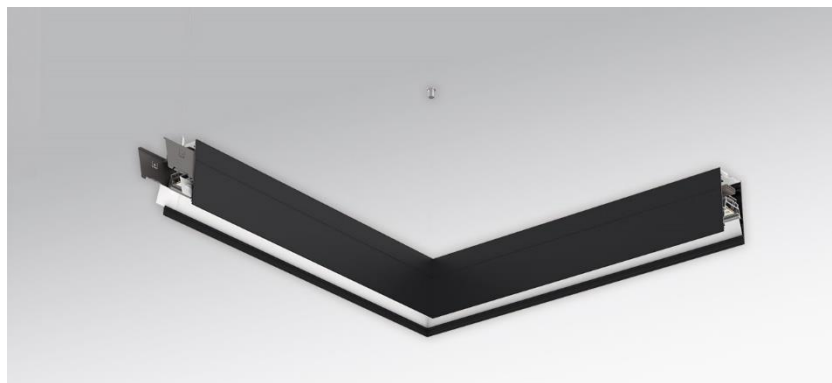

Pendant system luminaire. Aluminum profile incl. LED-unit, 90° L-shaped, naturally anodised. Housing colour black RAL 9005. Direct/indirect distribution, separately dimmable. Constant indirect share via white-opal, satin-finished acrylic diffusor throughout all system components. Direct share via white-opal, satin finished acrylic endless diffusor serio-G. Feed-in and through wiring plug-in system 10A. For system profile serio-HIT LB one wire suspension is in scope of delivery. Available accessories: face-ends with wire suspension incl. connection cord and canopy set serio-HITE LED A/E Set 5x0,75 sw (5430157104); connection cord serio-AL 5x0,75 (5430057105); endless diffusor 6m serio-G/06000 LED (5430600180); 10m serio-G/10000 LED (5431000180); 20m serio-G/20000 LED (5432000180);

- Article No.: 5434146614
- Housing material: Aluminium
- Housing colour: black RAL 9005
- Light distribution: direct/indirect distribution
- Type of installation: Pendant light strip mounting
- Certification mark: IP 20, Protection class I, F, Indoor, CE

Dimensions

- Dimensions LxWxH/DxH: 615 x 61 x 106 (mm)
- Pendant length min/max: 150 / 2000 (mm)
- Mounting distance A1: 585 (mm)
- Weight (net): 4.7 (kg)

Lighting/Electrical

- Placement: LED, Colour rendering/Light colour CRI ≥ 80 / 4000K
- Direct/Indirect: 64 % / 36 %
- UGR lat/lon: 16.5 / 16.5
- Luminaire luminous flux: 6200 (lm)
- LED service life: 50000h L80/B10 (Tq 25°C)
- Luminaire luminous efficacy: 112 (lm/W)
- System output: 55 (W)
- Controller: Electronic driver DALI (2 pcs.)
- Mains voltage max.: 230 V / 50 Hz
- Driver/Breaker: 12 pieces/B10
20 pieces/B16|21 pieces/C10|33 pieces/C16
- Energy efficiency class: C