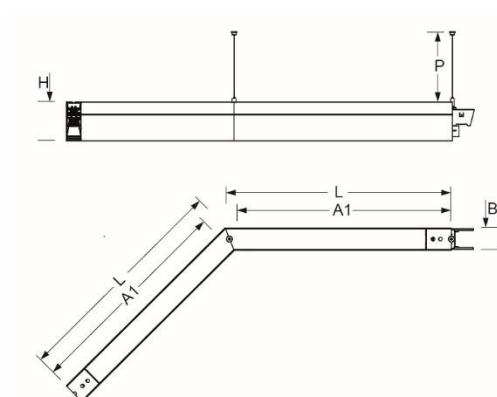

Pendant system luminaire. Aluminum profile incl. LED-unit, 135° L-shaped, naturally anodised. Housing colour black RAL 9005. Direct/indirect distribution. Constant indirect share via white-opal, satin-finished acrylic diffusor throughout all system components. Direct share via white-opal, satin finished acrylic endless diffusor serio-G. Feed-in and through wiring plug-in system 10A. For system profile serio-HIT LB one wire suspension is in scope of delivery. Available accessories: face-ends with wire suspension incl. connection cord and canopy set serio-HITE LED A/E Set 3x0,75 sw (5430137104); connection cord serio-AL 3x0,75 (5430037105); endless diffusor 6m serio-G/06000 LED (5430600180); 10m serio-G/10000 LED (5431000180); 20m serio-G/20000 LED (5432000180);

- Article No.: 5464144114
- Housing material: Aluminium
- Housing colour: black RAL 9005
- Light distribution: direct/indirect distribution
- Type of installation: Pendant light strip mounting
- Certification mark: IP 20, Protection class I, F, Indoor, CE

Dimensions

- Dimensions LxWxH/DxH: 585 x 61 x 106 (mm)
- Pendant length min/max: 150 / 2000 (mm)
- Mounting distance A1: 570 (mm)
- Weight (net): 4.3 (kg)

Lighting/Electrical

- Placement: LED, Colour rendering/Light colour CRI ≥ 80 / 4000K
- Direct/Indirect: 64 % / 36 %
- UGR lat/lon: 15.9 / 16.5
- Luminaire luminous flux: 6200 (lm)
- LED service life: 50000h L80/B10 (Tq 25°C)
- Luminaire luminous efficacy: 112 (lm/W)
- System output: 55 (W)
- Controller: Electronic driver (1 pcs.)
- Mains voltage max.: 230 V / 50 Hz
- Driver/Breaker: 8 pieces/B10
 13 pieces/B16 | 13 pieces/C10 | 21 pieces/C16
- Energy efficiency class: C