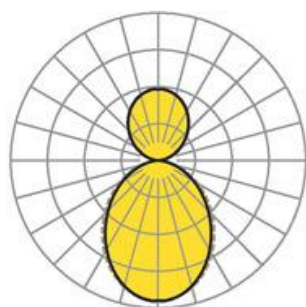

Pendant system luminaire. Aluminum profile incl. LED-unit, 135° L-shaped, naturally anodised. Housing colour black RAL 9005. Direct/indirect distribution. Constant indirect share via white-opal, satin-finished acrylic diffusor throughout all system components. Direct share via white-opal, satin finished acrylic endless diffusor serio-G. Feed-in and through wiring plug-in system 10A. For system profile serio-HIT LB one wire suspension is in scope of delivery. Available accessories: face-ends with wire suspension incl. connection cord and canopy set serio-HITE LED A/E Set 3x0,75 sw (5430137104); connection cord serio-AL 3x0,75 (5430037105); endless diffusor 6m serio-G/06000 LED (5430600180); 10m serio-G/10000 LED (5431000180); 20m serio-G/20000 LED (5432000180);

Dimensions

- Dimensions LxWxH/DxH: 585 x 61 x 106 (mm)
- Pendant length min/max: 150 / 2000 (mm)
- Mounting distance A1: 570 (mm)
- Weight (net): 4.3 (kg)

Lighting/Electrical

- Placement: LED, Colour rendering/Light colour CRI ≥ 80 / 4000K
- Direct/Indirect: 64 % / 36 %
- UGR lat/lon: 15.9 / 16.5
- Luminaire luminous flux: 6200 (lm)
- LED service life: 50000h L80/B10 (Tq 25°C)
- Luminaire luminous efficacy: 112 (lm/W)
- System output: 55 (W)
- Controller: Electronic driver (1 pcs.)
- Mains voltage max.: 230 V / 50 Hz
- Driver/Breaker: 8 pieces/B10
 13 pieces/B16 | 13 pieces/C10 | 21 pieces/C16
- Energy efficiency class: C