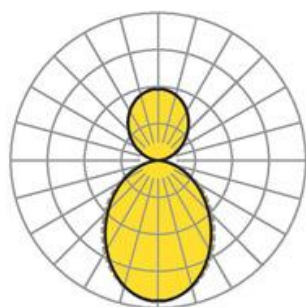

Lighting/Electrical

- Placement: LED, Colour rendering/Light colour CRI ≥ 80 / 4000K
- Direct/Indirect: 64 % / 36 %
- UGR lat/lon: 15.9 / 16.5
- Luminaire luminous flux: 6200 (lm)
- LED service life: 50000h L80/B10 (Tq 25°C)
- Luminaire luminous efficacy: 112 (lm/W)
- System output: 55 (W)
- Controller: Electronic driver DALI (2 pcs.)
- Mains voltage max.: 230 V / 50 Hz
- Driver/Breaker: 12 pieces/B10
20 pieces/B16|21 pieces/C10|33 pieces/C16
- Energy efficiency class: C