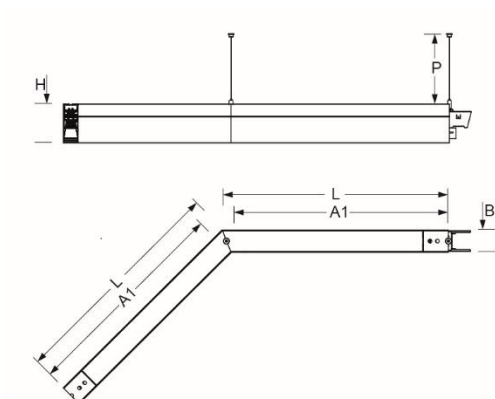

Pendant system luminaire. Aluminum profile incl. LED-unit, 135° L-shaped, naturally anodised. Housing colour traffic white RAL 9016. Direct/indirect distribution, separately dimmable. Constant indirect share via white-opal, satin-finished acrylic diffuser throughout all system components. Direct share via white-opal, satin finished acrylic endless diffuser serio-G. Feed-in and through wiring plug-in system 10A. For system profile serio-HIT LB one wire suspension is in scope of delivery. Available accessories: face-ends with wire suspension incl. connection cord and canopy set serio-HITE LED A/E Set 5x0,75 vw (5430157101); connection cord serio-AL 5x0,75 (5430057105); endless diffuser 6m serio-G/06000 LED (5430600180); 10m serio-G/10000 LED (5431000180); 20m serio-G/20000 LED (5432000180);

- Article No.: 5464146611
- Housing material: Aluminium
- Housing colour: traffic white RAL 9016
- Light distribution: direct/indirect distribution
- Type of installation: Pendant light strip mounting
- Certification mark: IP 20, Protection class I, F, Indoor, CE

## Dimensions

- Dimensions LxWxH/DxH: 585 x 61 x 106 (mm)
- Pendant length min/max: 150 / 2000 (mm)
- Mounting distance A1: 570 (mm)
- Weight (net): 4.7 (kg)