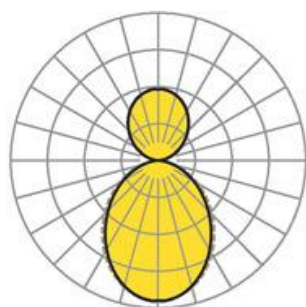

Pendant system luminaire. Aluminum profile incl. LED-unit, 135° L-shaped, naturally anodised. Housing colour black RAL 9005. Direct/indirect distribution, separately dimmable. Constant indirect share via white-opal, satin-finished acrylic diffuser throughout all system components. Direct share via white-opal, satin finished acrylic endless diffuser serio-G. Feed-in and through wiring plug-in system 10A. For system profile serio-HIT LB one wire suspension is in scope of delivery. Available accessories: face-ends with wire suspension incl. connection cord and canopy set serio-HITE LED A/E Set 5x0,75 sw (5430157104); connection cord serio-AL 5x0,75 (5430057105); endless diffuser 6m serio-G/06000 LED (5430600180); 10m serio-G/10000 LED (5431000180); 20m serio-G/20000 LED (5432000180);

Dimensions

- Dimensions LxWxH/DxH: 585 x 61 x 106 (mm)
- Pendant length min/max: 150 / 2000 (mm)
- Mounting distance A1: 570 (mm)
- Weight (net): 4.7 (kg)

Lighting/Electrical

- Placement: LED, Colour rendering/Light colour CRI ≥ 80 / 4000K
- Direct/Indirect: 64 % / 36 %
- UGR lat/lon: 15.9 / 16.5
- Luminaire luminous flux: 6200 (lm)
- LED service life: 50000h L80/B10 (Tq 25°C)
- Luminaire luminous efficacy: 112 (lm/W)
- System output: 55 (W)
- Controller: Electronic driver DALI (2 pcs.)
- Mains voltage max.: 230 V / 50 Hz
- Driver/Breaker: 12 pieces/B10
20 pieces/B16|21 pieces/C10|33 pieces/C16
- Energy efficiency class: C