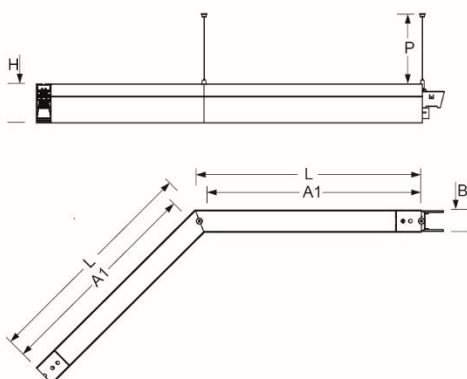

Pendant system luminaire. Aluminum profile incl. LED-unit, 135° L-shaped, naturally anodised. Housing colour black RAL 9005. Direct/indirect distribution, separately dimmable. Constant indirect share via white-opal, satin-finished acrylic diffuser throughout all system components. Direct share via white-opal, satin finished acrylic endless diffuser serio-G. Feed-in and through wiring plug-in system 10A. For system profile serio-HIT LB one wire suspension is in scope of delivery. Available accessories: face-ends with wire suspension incl. connection cord and canopy set serio-HITE LED A/E Set 5x0,75 sw (5430157104); connection cord serio-AL 5x0,75 (5430057105); endless diffuser 6m serio-G/06000 LED (5430600180); 10m serio-G/10000 LED (5431000180); 20m serio-G/20000 LED (5432000180);

- Article No.: 5464146614
- Housing material: Aluminium
- Housing colour: black RAL 9005
- Light distribution: direct/indirect distribution
- Type of installation: Pendant light strip mounting
- Certification mark: IP 20, Protection class I, F, Indoor, CE

Dimensions

- Dimensions LxWxH/DxH: 585 x 61 x 106 (mm)
- Pendant length min/max: 150 / 2000 (mm)
- Mounting distance A1: 570 (mm)
- Weight (net): 4.7 (kg)

Lighting/Electrical

- Placement: LED, Colour rendering/Light colour CRI ≥ 80 / 4000K
- Direct/Indirect: 64 % / 36 %
- UGR lat/lon: 15.9 / 16.5
- Luminaire luminous flux: 6200 (lm)
- LED service life: 50000h L80/B10 (Tq 25°C)
- Luminaire luminous efficacy: 112 (lm/W)
- System output: 55 (W)
- Controller: Electronic driver DALI (2 pcs.)
- Mains voltage max.: 230 V / 50 Hz
- Driver/Breaker: 12 pieces/B10
20 pieces/B16|21 pieces/C10|33 pieces/C16
- Energy efficiency class: C