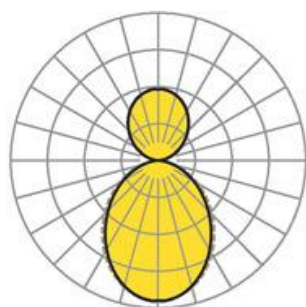

Pendant system luminaire. Aluminum profile incl. LED-unit, 135° L-shaped, naturally anodised. Housing colour traffic white RAL 9016. Direct/indirect distribution, separately dimmable. Constant indirect share via white-opal, satin-finished acrylic diffuser throughout all system components. Direct share via white-opal, satin finished acrylic endless diffuser serio-G. Durchgangsverdrahtung Stecksystem 10A. For system profile serio-HIT LB one wire suspension is in scope of delivery. Als Zubehör erhältlich: Stirnseiten mit Abhängung und Anschlussleitung Set serio-HITE LED A/E Set 5x0,75 sw (5430157104); Anschlussleitung serio-AL 5x0,75 (5430057105); Endlosdiffusor 6m serio-G/06000 LED (5430600180); 10m serio-G/10000 LED (5431000180); 20m serio-G/20000 LED (5432000180);

Dimensions

- Dimensions LxWxH/DxH: 585 x 61 x 106 (mm)
- Pendant length min/max: 150 / 2000 (mm)
- Mounting distance A1: 570 (mm)
- Weight (net): 4.7 (kg)

Lighting/Electrical

- Placement: LED, Colour rendering/Light colour CRI ≥ 90 / 2700K-6500K continuously adjustable
- Direct/Indirect: 64 % / 36 %
- UGR lat/lon: 15.8 / 16.4
- Luminaire luminous flux: 6100 (lm)
- LED service life: 50000h L80/B10 (Tq 25°C)
- Luminaire luminous efficacy: 87 (lm/W)
- System output: 70 (W)
- Controller: Electronic driver DALI device type 8 (2 pcs.)
- Mains voltage max.: 230 V / 50 Hz
- Driver/Breaker: 13 pieces/B10
22 pieces/B16|21 pieces/C10|36 pieces/C16
- Energy efficiency class: F