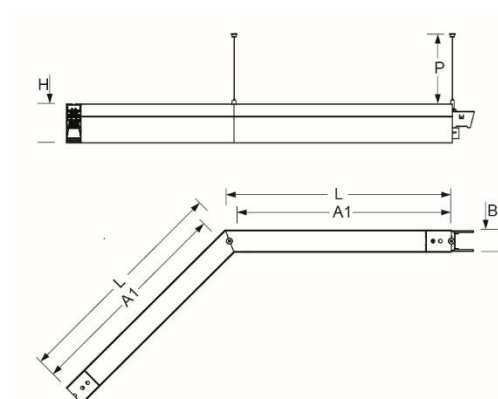

Pendant system luminaire. Aluminum profile incl. LED-unit, 135° L-shaped, naturally anodised. Housing colour traffic white RAL 9016. Direct/indirect distribution, separately dimmable. Constant indirect share via white-opal, satin-finished acrylic diffuser throughout all system components. Direct share via white-opal, satin finished acrylic endless diffuser serio-G. Durchgangsverdrahtung Stecksystem 10A. For system profile serio-HIT LB one wire suspension is in scope of delivery. Als Zubehör erhältlich: Stirnseiten mit Abhängung und Anschlussleitung Set serio-HITE LED A/E Set 5x0,75 sw (5430157104); Anschlussleitung serio-AL 5x0,75 (5430057105); Endlosdiffusor 6m serio-G/06000 LED (5430600180); 10m serio-G/10000 LED (5431000180); 20m serio-G/20000 LED (5432000180);

- Article No.: 5464126911
- Housing material: Aluminium
- Housing colour: traffic white RAL 9016
- Light distribution: direct/indirect distribution
- Type of installation: Pendant light strip mounting
- Certification mark: IP 20, Protection class I, F, Indoor, CE

Dimensions

- Dimensions LxWxH/DxH: 585 x 61 x 106 (mm)
- Pendant length min/max: 150 / 2000 (mm)
- Mounting distance A1: 570 (mm)
- Weight (net): 4.7 (kg)

Lighting/Electrical

- Placement: LED, Colour rendering/Light colour CRI ≥ 90 / 2700K-6500K continuously adjustable
- Direct/Indirect: 64 % / 36 %
- UGR lat/lon: 15.8 / 16.4
- Luminaire luminous flux: 6100 (lm)
- LED service life: 50000h L80/B10 (Tq 25°C)
- Luminaire luminous efficacy: 87 (lm/W)
- System output: 70 (W)
- Controller: Electronic driver DALI device type 8 (2 pcs.)
- Mains voltage max.: 230 V / 50 Hz
- Driver/Breaker: 13 pieces/B10
22 pieces/B16|21 pieces/C10|36 pieces/C16
- Energy efficiency class: F