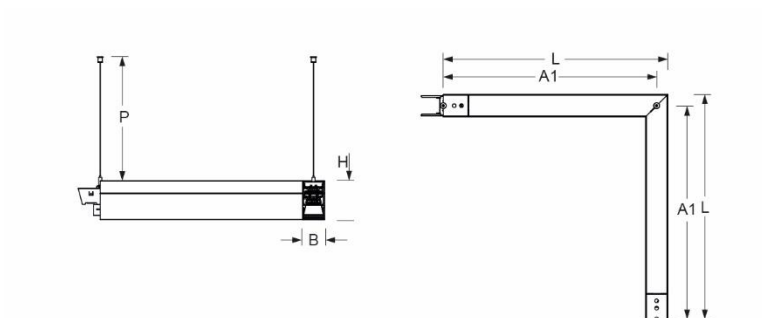

Pendant system luminaire. Aluminum profile incl. LED-unit, 90° L-shaped, naturally anodised. Housing colour black RAL 9005. Direct/indirect distribution. Constant indirect share via white-opal, satin-finished acrylic diffusor throughout all system components. Direct share via white-opal, satin finished acrylic endless diffusor serio-G. Feed-in and through wiring plug-in system 10A. For system profile serio-HIT LB one wire suspension is in scope of delivery. Available accessories: face-ends with wire suspension incl. connection cord and canopy set serio-HITE LED A/E Set 3x0,75 sw (5430137104); connection cord serio-AL 3x0,75 (5430037105); endless diffusor 6m serio-G/06000 LED (5430600180); 10m serio-G/10000 LED (5431000180); 20m serio-G/20000 LED (5432000180);

- Article No.: 5434144124
- Housing material: Aluminium
- Housing colour: black RAL 9005
- Light distribution: direct/indirect distribution
- Type of installation: Pendant light strip mounting
- Certification mark: IP 20, Protection class I, F, Indoor, CE

Dimensions

- Dimensions LxWxH/DxH: 615 x 61 x 106 (mm)
- Pendant length min/max: 150 / 2000 (mm)
- Mounting distance A1: 585 (mm)
- Weight (net): 4.3 (kg)

Lighting/Electrical

- Placement: LED, Colour rendering/Light colour CRI ≥ 80 / 4000K
- Direct/Indirect: 64 % / 36 %
- UGR lat/lon: 16.5 / 16.5
- Luminaire luminous flux: 6200 (lm)
- LED service life: 50000h L80/B10 (Tq 25°C)
- Luminaire luminous efficacy: 112 (lm/W)
- System output: 55 (W)
- Controller: Electronic driver (1 pcs.)
- Mains voltage max.: 230 V / 50 Hz
- Driver/Breaker: 8 pieces/B10
 13 pieces/B16 | 13 pieces/C10 | 21 pieces/C16
- Energy efficiency class: C