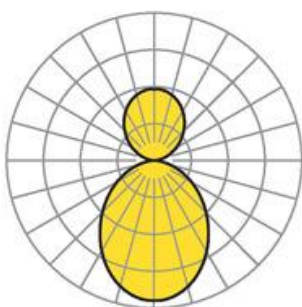

Pendant system luminaire. Aluminum profile incl. LED-unit, 90° L-shaped, naturally anodised. Housing colour black RAL 9005. Direct/indirect distribution. Constant indirect share via white-opal, satin-finished acrylic diffusor throughout all system components. Direct share via white-opal, satin finished acrylic endless diffusor serio-G. Feed-in and through wiring plug-in system 10A. For system profile serio-HIT LB one wire suspension is in scope of delivery. Available accessories: face-ends with wire suspension incl. connection cord and canopy set serio-HITE LED A/E Set 3x0,75 sw (5430137104); connection cord serio-AL 3x0,75 (5430037105); endless diffusor 6m serio-G/06000 LED (5430600180); 10m serio-G/10000 LED (5431000180); 20m serio-G/20000 LED (5432000180);

Dimensions

- Dimensions LxWxH/DxH: 615 x 61 x 106 (mm)
- Pendant length min/max: 150 / 2000 (mm)
- Mounting distance A1: 585 (mm)
- Weight (net): 4.3 (kg)

Lighting/Electrical

- Placement: LED, Colour rendering/Light colour CRI ≥ 80 / 4000K
- Direct/Indirect: 64 % / 36 %
- UGR lat/lon: 16.5 / 16.5
- Luminaire luminous flux: 6200 (lm)
- LED service life: 50000h L80/B10 (Tq 25°C)
- Luminaire luminous efficacy: 112 (lm/W)
- System output: 55 (W)
- Controller: Electronic driver (1 pcs.)
- Mains voltage max.: 230 V / 50 Hz
- Driver/Breaker: 8 pieces/B10
 13 pieces/B16 | 13 pieces/C10 | 21 pieces/C16
- Energy efficiency class: C