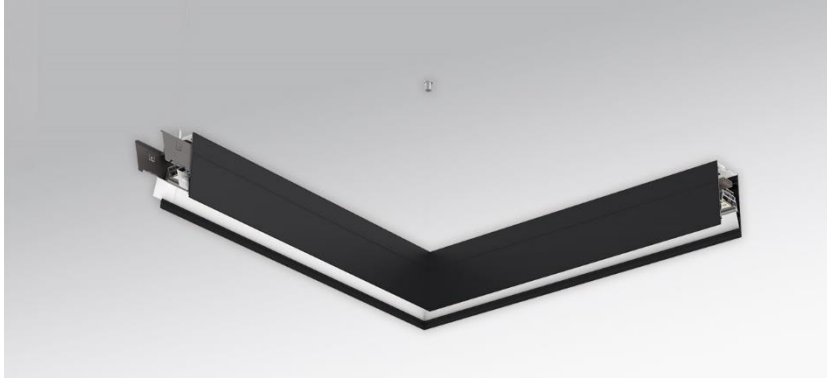

Pendant system luminaire. Aluminum profile incl. LED-unit, 90° L-shaped, naturally anodised. Housing colour black RAL 9005. Direct/indirect distribution. Constant indirect share via white-opal, satin-finished acrylic diffusor throughout all system components. Direct share via white-opal, satin finished acrylic endless diffusor serio-G. Feed-in and through wiring plug-in system 10A. For system profile serio-HIT LB one wire suspension is in scope of delivery. Available accessories: face-ends with wire suspension incl. connection cord and canopy set serio-HITE LED A/E Set 3x0,75 sw (5430137104); connection cord serio-AL 3x0,75 (5430037105); endless diffusor 6m serio-G/06000 LED (5430600180); 10m serio-G/10000 LED (5431000180); 20m serio-G/20000 LED (5432000180);

- Article No.: 5434144124
- Housing material: Aluminium
- Housing colour: black RAL 9005
- Light distribution: direct/indirect distribution
- Type of installation: Pendant light strip mounting
- Certification mark: IP 20, Protection class I, F, Indoor, CE

Dimensions

- Dimensions LxWxH/DxH: 615 x 61 x 106 (mm)
- Pendant length min/max: 150 / 2000 (mm)
- Mounting distance A1: 585 (mm)
- Weight (net): 4.3 (kg)

Lighting/Electrical

- Placement: LED, Colour rendering/Light colour CRI ≥ 80 / 4000K
- Direct/Indirect: 64 % / 36 %
- UGR lat/lon: 16.5 / 16.5
- Luminaire luminous flux: 6200 (lm)
- LED service life: 50000h L80/B10 (Tq 25°C)
- Luminaire luminous efficacy: 112 (lm/W)
- System output: 55 (W)
- Controller: Electronic driver (1 pcs.)
- Mains voltage max.: 230 V / 50 Hz
- Driver/Breaker: 8 pieces/B10
 13 pieces/B16 | 13 pieces/C10 | 21 pieces/C16
- Energy efficiency class: C