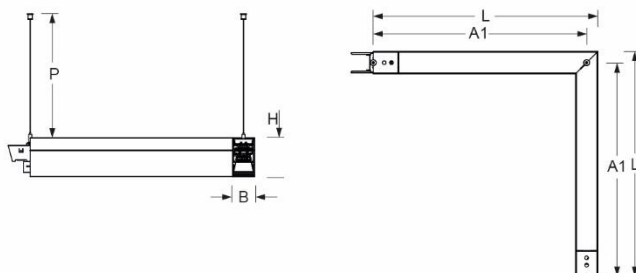

Pendant system luminaire. Aluminum profile incl. LED-unit, 90° L-shaped, naturally anodised. Housing colour black RAL 9005. Direct/indirect distribution, separately dimmable. Constant indirect share via white-opal, satin-finished acrylic diffuser throughout all system components. Direct share via white-opal, satin finished acrylic endless diffuser serio-G. Feed-in and through wiring plug-in system 10A. For system profile serio-HIT LB one wire suspension is in scope of delivery. Available accessories: face-ends with wire suspension incl. connection cord and canopy set serio-HITE LED A/E Set 5x0,75 sw (5430157104); connection cord serio-AL 5x0,75 (5430057105); endless diffuser 6m serio-G/06000 LED (5430600180); 10m serio-G/10000 LED (5431000180); 20m serio-G/20000 LED (5432000180);

- Article No.: 5434146624
- Housing material: Aluminium
- Housing colour: black RAL 9005
- Light distribution: direct/indirect distribution
- Type of installation: Pendant light strip mounting
- Certification mark: IP 20, Protection class I, F, Indoor, CE

Dimensions

- Dimensions LxWxH/DxH: 615 x 61 x 106 (mm)
- Pendant length min/max: 150 / 2000 (mm)
- Mounting distance A1: 585 (mm)
- Weight (net): 4.7 (kg)

Lighting/Electrical

- Placement: LED, Colour rendering/Light colour CRI ≥ 80 / 4000K
- Direct/Indirect: 64 % / 36 %
- UGR lat/lon: 16.5 / 16.5
- Luminaire luminous flux: 6200 (lm)
- LED service life: 50000h L80/B10 (Tq 25°C)
- Luminaire luminous efficacy: 112 (lm/W)
- System output: 55 (W)
- Controller: Electronic driver DALI (2 pcs.)
- Mains voltage max.: 230 V / 50 Hz
- Driver/Breaker: 12 pieces/B10
pieces/B16|21 pieces/C10|33 pieces/C16
- Energy efficiency class: C