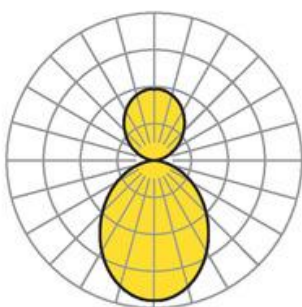

Pendant system luminaire. Aluminum profile incl. LED-unit, 90° L-shaped, naturally anodised. Housing colour black RAL 9005. Direct/indirect distribution, separately dimmable. Constant indirect share via white-opal, satin-finished acrylic diffuser throughout all system components. Direct share via white-opal, satin finished acrylic endless diffuser serio-G. Feed-in and through wiring plug-in system 10A. For system profile serio-HIT LB one wire suspension is in scope of delivery. Available accessories: face-ends with wire suspension incl. connection cord and canopy set serio-HITE LED A/E Set 5x0,75 sw (5430157104); connection cord serio-AL 5x0,75 (5430057105); endless diffuser 6m serio-G/06000 LED (5430600180); 10m serio-G/10000 LED (5431000180); 20m serio-G/20000 LED (5432000180);

Dimensions

- Dimensions LxWxH/DxH: 615 x 61 x 106 (mm)
- Pendant length min/max: 150 / 2000 (mm)
- Mounting distance A1: 585 (mm)
- Weight (net): 4.7 (kg)

Lighting/Electrical

- Placement: LED, Colour rendering/Light colour CRI ≥ 80 / 4000K
- Direct/Indirect: 64 % / 36 %
- UGR lat/lon: 16.5 / 16.5
- Luminaire luminous flux: 6200 (lm)
- LED service life: 50000h L80/B10 (Tq 25°C)
- Luminaire luminous efficacy: 112 (lm/W)
- System output: 55 (W)
- Controller: Electronic driver DALI (2 pcs.)
- Mains voltage max.: 230 V / 50 Hz
- Driver/Breaker: 12 pieces/B10
pieces/B16|21 pieces/C10|33 pieces/C16
- Energy efficiency class: C