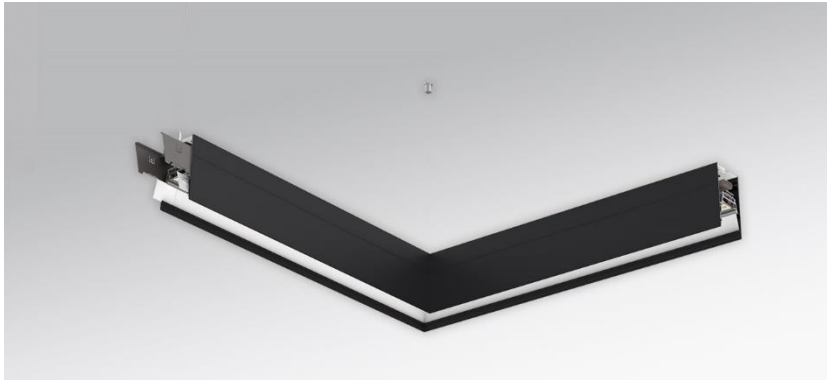

Pendant system luminaire. Aluminum profile incl. LED-unit, 90° L-shaped, naturally anodised. Housing colour black RAL 9005. Direct/indirect distribution, separately dimmable. Constant indirect share via white-opal, satin-finished acrylic diffuser throughout all system components. Direct share via white-opal, satin finished acrylic endless diffuser serio-G. Feed-in and through wiring plug-in system 10A. For system profile serio-HIT LB one wire suspension is in scope of delivery. Available accessories: face-ends with wire suspension incl. connection cord and canopy set serio-HITE LED A/E Set 5x0,75 sw (5430157104); connection cord serio-AL 5x0,75 (5430057105); endless diffuser 6m serio-G/06000 LED (5430600180); 10m serio-G/10000 LED (5431000180); 20m serio-G/20000 LED (5432000180);

- Article No.: 5434146624
- Housing material: Aluminium
- Housing colour: black RAL 9005
- Light distribution: direct/indirect distribution
- Type of installation: Pendant light strip mounting
- Certification mark: IP 20, Protection class I, F, Indoor, CE

Dimensions

- Dimensions LxWxH/DxH: 615 x 61 x 106 (mm)
- Pendant length min/max: 150 / 2000 (mm)
- Mounting distance A1: 585 (mm)
- Weight (net): 4.7 (kg)

Lighting/Electrical

- Placement: LED, Colour rendering/Light colour CRI ≥ 80 / 4000K
- Direct/Indirect: 64 % / 36 %
- UGR lat/lon: 16.5 / 16.5
- Luminaire luminous flux: 6200 (lm)
- LED service life: 50000h L80/B10 (Tq 25°C)
- Luminaire luminous efficacy: 112 (lm/W)
- System output: 55 (W)
- Controller: Electronic driver DALI (2 pcs.)
- Mains voltage max.: 230 V / 50 Hz
- Driver/Breaker: 12 pieces/B10
pieces/B16|21 pieces/C10|33 pieces/C16
- Energy efficiency class: C