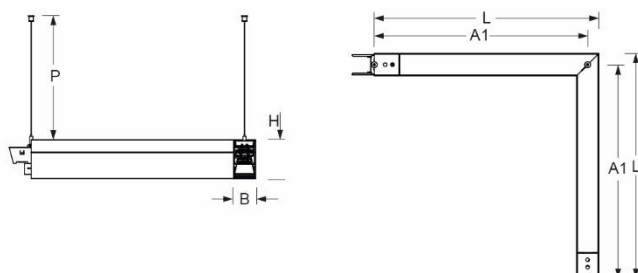

Pendant system luminaire. Aluminum profile incl. LED-unit, 90° L-shaped, naturally anodised. Housing colour traffic white RAL 9016. Direct/indirect distribution, separately dimmable. Constant indirect share via white-opal, satin-finished acrylic diffuser throughout all system components. Direct share via white-opal, satin finished acrylic endless diffuser serio-G. Durchgangsverdrahtung Stecksystem 10A. For system profile serio-HIT LB one wire suspension is in scope of delivery. Als Zubehör erhältlich: Stirnseiten mit Abhängung und Anschlussleitung Set serio-HITE LED A/E Set 5x0,75 sw (5430157104); Anschlussleitung serio-AL 5x0,75 (5430057105); Endlosdiffusor 6m serio-G/06000 LED (5430600180); 10m serio-G/10000 LED (5431000180); 20m serio-G/20000 LED (5432000180);

- Article No.: 5434126921
- Housing material: Aluminium
- Housing colour: traffic white RAL 9016
- Light distribution: direct/indirect distribution
- Type of installation: Pendant light strip mounting
- Certification mark: IP 20, Protection class I, F, Indoor, CE

Dimensions

- Dimensions LxWxH/DxH: 615 x 61 x 106 (mm)
- Pendant length min/max: 150 / 2000 (mm)
- Mounting distance A1: 585 (mm)
- Weight (net): 4.7 (kg)

Lighting/Electrical

- Placement: LED, Colour rendering/Light colour CRI ≥ 90 / 2700K-6500K continuously adjustable
- Direct/Indirect: 64 % / 36 %
- UGR lat/lon: 16.4 / 16.4
- Luminaire luminous flux: 6100 (lm)
- LED service life: 50000h L80/B10 (Tq 25°C)
- Luminaire luminous efficacy: 87 (lm/W)
- System output: 70 (W)
- Controller: Electronic driver DALI device type 8 (2 pcs.)
- Mains voltage max.: 230 V / 50 Hz
- Driver/Breaker: 13 pieces/B10
22 pieces/B16|21 pieces/C10|36 pieces/C16
- Energy efficiency class: F