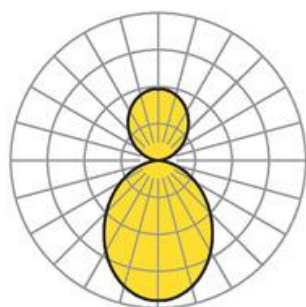

Pendant system luminaire. Aluminum profile incl. LED-unit, 90° L-shaped, naturally anodised. Housing colour traffic white RAL 9016. Direct/indirect distribution, separately dimmable. Constant indirect share via white-opal, satin-finished acrylic diffuser throughout all system components. Direct share via white-opal, satin finished acrylic endless diffuser serio-G. Durchgangsverdrahtung Stecksystem 10A. For system profile serio-HIT LB one wire suspension is in scope of delivery. Als Zubehör erhältlich: Stirnseiten mit Abhängung und Anschlussleitung Set serio-HITE LED A/E Set 5x0,75 sw (5430157104); Anschlussleitung serio-AL 5x0,75 (5430057105); Endlosdiffusor 6m serio-G/06000 LED (5430600180); 10m serio-G/10000 LED (5431000180); 20m serio-G/20000 LED (5432000180);

Dimensions

- Dimensions LxWxH/DxH: 615 x 61 x 106 (mm)
- Pendant length min/max: 150 / 2000 (mm)
- Mounting distance A1: 585 (mm)
- Weight (net): 4.7 (kg)

Lighting/Electrical

- Placement: LED, Colour rendering/Light colour CRI ≥ 90 / 2700K-6500K continuously adjustable
- Direct/Indirect: 64 % / 36 %
- UGR lat/lon: 16.4 / 16.4
- Luminaire luminous flux: 6100 (lm)
- LED service life: 50000h L80/B10 (Tq 25°C)
- Luminaire luminous efficacy: 87 (lm/W)
- System output: 70 (W)
- Controller: Electronic driver DALI device type 8 (2 pcs.)
- Mains voltage max.: 230 V / 50 Hz
- Driver/Breaker: 13 pieces/B10
22 pieces/B16|21 pieces/C10|36 pieces/C16
- Energy efficiency class: F