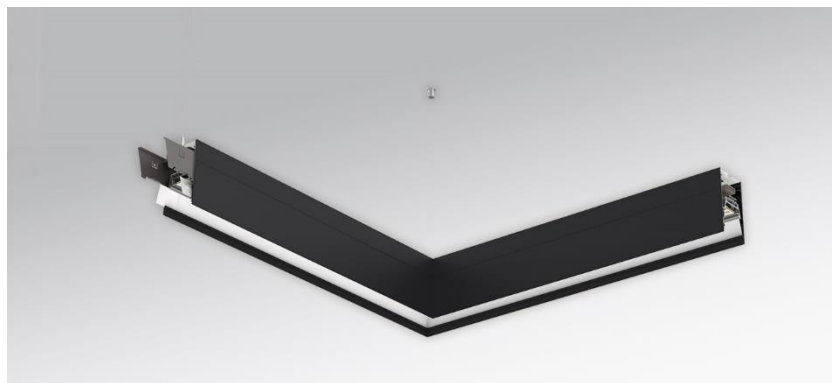

Pendant system luminaire. Aluminum profile incl. LED-unit, 90° L-shaped, naturally anodised. Housing colour black RAL 9005. Direct/indirect distribution, separately dimmable. Constant indirect share via white-opal, satin-finished acrylic diffuser throughout all system components. Direct share via white-opal, satin finished acrylic endless diffuser serio-G. Durchgangsverdrahtung Stecksystem 10A. For system profile serio-HIT LB one wire suspension is in scope of delivery. Als Zubehör erhältlich: Stirnseiten mit Abhängung und Anschlussleitung Set serio-HITE LED A/E Set 5x0,75 sw (5430157104); Anschlussleitung serio-AL 5x0,75 (5430057105); Endlosdiffusor 6m serio-G/06000 LED (5430600180); 10m serio-G/10000 LED (5431000180); 20m serio-G/20000 LED (5432000180);

- Article No.: 5434126924
- Housing material: Aluminium
- Housing colour: black RAL 9005
- Light distribution: direct/indirect distribution
- Type of installation: Pendant light strip mounting
- Certification mark: IP 20, Protection class I, F, Indoor, CE

Dimensions

- Dimensions LxWxH/DxH: 615 x 61 x 106 (mm)
- Pendant length min/max: 150 / 2000 (mm)
- Mounting distance A1: 585 (mm)
- Weight (net): 4.7 (kg)

Lighting/Electrical

- Placement: LED, Colour rendering/Light colour CRI ≥ 90 / 2700K-6500K continuously adjustable
- Direct/Indirect: 64 % / 36 %
- UGR lat/lon: 16.4 / 16.4
- Luminaire luminous flux: 6100 (lm)
- LED service life: 50000h L80/B10 (Tq 25°C)
- Luminaire luminous efficacy: 87 (lm/W)
- System output: 70 (W)
- Controller: Electronic driver DALI device type 8 (2 pcs.)
- Mains voltage max.: 230 V / 50 Hz
- Driver/Breaker: 13 pieces/B10
22 pieces/B16|21 pieces/C10|36 pieces/C16
- Energy efficiency class: F