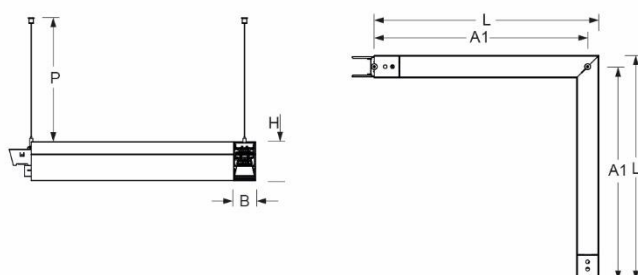

Pendant system luminaire. Aluminum profile incl. LED-unit, 90° L-shaped, naturally anodised. Housing colour black RAL 9005. Direct/indirect distribution, separately dimmable. Constant indirect share via white-opal, satin-finished acrylic diffuser throughout all system components. Direct share via white-opal, satin finished acrylic endless diffuser serio-G. Durchgangsverdrahtung Stecksystem 10A. For system profile serio-HIT LB one wire suspension is in scope of delivery. Als Zubehör erhältlich: Stirnseiten mit Abhängung und Anschlussleitung Set serio-HITE LED A/E Set 5x0,75 sw (5430157104); Anschlussleitung serio-AL 5x0,75 (5430057105); Endlosdiffusor 6m serio-G/06000 LED (5430600180); 10m serio-G/10000 LED (5431000180); 20m serio-G/20000 LED (5432000180);

- Article No.: 5434126924
- Housing material: Aluminium
- Housing colour: black RAL 9005
- Light distribution: direct/indirect distribution
- Type of installation: Pendant light strip mounting
- Certification mark: IP 20, Protection class I, F, Indoor, CE

Dimensions

- Dimensions LxWxH/DxH: 615 x 61 x 106 (mm)
- Pendant length min/max: 150 / 2000 (mm)
- Mounting distance A1: 585 (mm)
- Weight (net): 4.7 (kg)

Lighting/Electrical

- Placement: LED, Colour rendering/Light colour CRI ≥ 90 / 2700K-6500K continuously adjustable
- Direct/Indirect: 64 % / 36 %
- UGR lat/lon: 16.4 / 16.4
- Luminaire luminous flux: 6100 (lm)
- LED service life: 50000h L80/B10 (Tq 25°C)
- Luminaire luminous efficacy: 87 (lm/W)
- System output: 70 (W)
- Controller: Electronic driver DALI device type 8 (2 pcs.)
- Mains voltage max.: 230 V / 50 Hz
- Driver/Breaker: 13 pieces/B10
22 pieces/B16|21 pieces/C10|36 pieces/C16
- Energy efficiency class: F