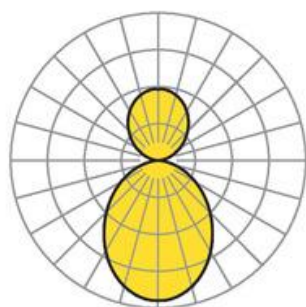

Pendant system luminaire. Aluminum profile incl. LED-unit, 90° L-shaped, naturally anodised. Housing colour black RAL 9005. Direct/indirect distribution, separately dimmable. Constant indirect share via white-opal, satin-finished acrylic diffuser throughout all system components. Direct share via white-opal, satin finished acrylic endless diffuser serio-G. Durchgangsverdrahtung Stecksystem 10A. For system profile serio-HIT LB one wire suspension is in scope of delivery. Als Zubehör erhältlich: Stirnseiten mit Abhängung und Anschlussleitung Set serio-HITE LED A/E Set 5x0,75 sw (5430157104); Anschlussleitung serio-AL 5x0,75 (5430057105); Endlosdiffusor 6m serio-G/06000 LED (5430600180); 10m serio-G/10000 LED (5431000180); 20m serio-G/20000 LED (5432000180);

Dimensions

- Dimensions LxWxH/DxH: 615 x 61 x 106 (mm)
- Pendant length min/max: 150 / 2000 (mm)
- Mounting distance A1: 585 (mm)
- Weight (net): 4.7 (kg)

Lighting/Electrical

- Placement: LED, Colour rendering/Light colour CRI ≥ 90 / 2700K-6500K continuously adjustable
- Direct/Indirect: 64 % / 36 %
- UGR lat/lon: 16.4 / 16.4
- Luminaire luminous flux: 6100 (lm)
- LED service life: 50000h L80/B10 (Tq 25°C)
- Luminaire luminous efficacy: 87 (lm/W)
- System output: 70 (W)
- Controller: Electronic driver DALI device type 8 (2 pcs.)
- Mains voltage max.: 230 V / 50 Hz
- Driver/Breaker: 13 pieces/B10
22 pieces/B16|21 pieces/C10|36 pieces/C16
- Energy efficiency class: F