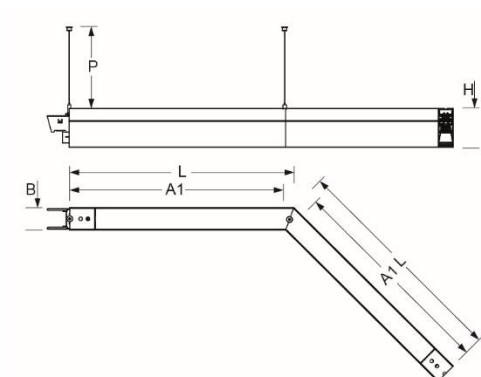

Pendant system luminaire. Aluminum profile incl. LED-unit, 135° L-shaped, naturally anodised. Housing colour black RAL 9005. Direct/indirect distribution. Constant indirect share via white-opal, satin-finished acrylic diffusor throughout all system components. Direct share via white-opal, satin finished acrylic endless diffusor serio-G. Feed-in and through wiring plug-in system 10A. For system profile serio-HIT LB one wire suspension is in scope of delivery. Available accessories: face-ends with wire suspension incl. connection cord and canopy set serio-HITE LED A/E Set 3x0,75 sw (5430137104); connection cord serio-AL 3x0,75 (5430037105); endless diffusor 6m serio-G/06000 LED (5430600180); 10m serio-G/10000 LED (5431000180); 20m serio-G/20000 LED (5432000180);

- Article No.: 5464144124
- Housing material: Aluminium
- Housing colour: black RAL 9005
- Light distribution: direct/indirect distribution
- Type of installation: Pendant light strip mounting
- Certification mark: IP 20, Protection class I, F, Indoor, CE

## Dimensions

- Dimensions LxWxH/DxH: 585 x 61 x 106 (mm)
- Pendant length min/max: 150 / 2000 (mm)
- Mounting distance A1: 570 (mm)
- Weight (net): 4.3 (kg)