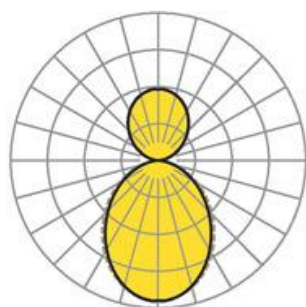

Lighting/Electrical

- Placement: LED, Colour rendering/Light colour CRI ≥ 80 / 4000K
- Direct/Indirect: 64 % / 36 %
- UGR lat/lon: 15.9 / 16.5
- Luminaire luminous flux: 6200 (lm)
- LED service life: 50000h L80/B10 (Tq 25°C)
- Luminaire luminous efficacy: 112 (lm/W)
- System output: 55 (W)
- Controller: Electronic driver (1 pcs.)
- Mains voltage max.: 230 V / 50 Hz
- Driver/Breaker: 8 pieces/B10
 13 pieces/B16 | 13 pieces/C10 | 21 pieces/C16
- Energy efficiency class: C