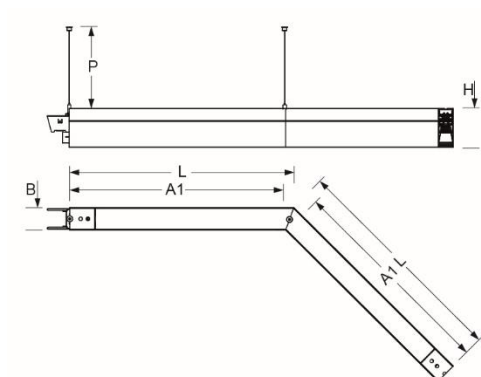

Pendant system luminaire. Aluminum profile incl. LED-unit, 135° L-shaped, naturally anodised. Housing colour traffic white RAL 9016. Direct/indirect distribution, separately dimmable. Constant indirect share via white-opal, satin-finished acrylic diffuser throughout all system components. Direct share via white-opal, satin finished acrylic endless diffuser serio-G. Feed-in and through wiring plug-in system 10A. For system profile serio-HIT LB one wire suspension is in scope of delivery. Available accessories: face-ends with wire suspension incl. connection cord and canopy set serio-HITE LED A/E Set 5x0,75 vw (5430157101); connection cord serio-AL 5x0,75 (5430057105); endless diffuser 6m serio-G/06000 LED (5430600180); 10m serio-G/10000 LED (5431000180); 20m serio-G/20000 LED (5432000180);

- Article No.: 5464146621
- Housing material: Aluminium
- Housing colour: traffic white RAL 9016
- Light distribution: direct/indirect distribution
- Type of installation: Pendant light strip mounting
- Certification mark: IP 20, Protection class I, F, Indoor, CE

Dimensions

- Dimensions LxWxH/DxH: 585 x 61 x 106 (mm)
- Pendant length min/max: 150 / 2000 (mm)
- Mounting distance A1: 570 (mm)
- Weight (net): 4.7 (kg)

Lighting/Electrical

- Placement: LED, Colour rendering/Light colour CRI ≥ 80 / 4000K
- Direct/Indirect: 64 % / 36 %
- UGR lat/lon: 15.9 / 16.5
- Luminaire luminous flux: 6200 (lm)
- LED service life: 50000h L80/B10 (Tq 25°C)
- Luminaire luminous efficacy: 112 (lm/W)
- System output: 55 (W)
- Controller: Electronic driver DALI (2 pcs.)
- Mains voltage max.: 230 V / 50 Hz
- Driver/Breaker: 12 pieces/B10
20 pieces/B16|21 pieces/C10|33 pieces/C16
- Energy efficiency class: C