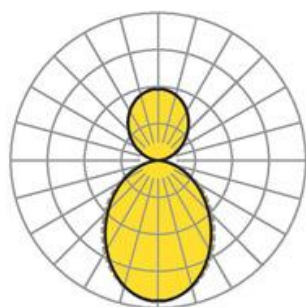

Pendant system luminaire. Aluminum profile incl. LED-unit, 135° L-shaped, naturally anodised. Housing colour traffic white RAL 9016. Direct/indirect distribution, separately dimmable. Constant indirect share via white-opal, satin-finished acrylic diffuser throughout all system components. Direct share via white-opal, satin finished acrylic endless diffuser serio-G. Feed-in and through wiring plug-in system 10A. For system profile serio-HIT LB one wire suspension is in scope of delivery. Available accessories: face-ends with wire suspension incl. connection cord and canopy set serio-HITE LED A/E Set 5x0,75 vw (5430157101); connection cord serio-AL 5x0,75 (5430057105); endless diffuser 6m serio-G/06000 LED (5430600180); 10m serio-G/10000 LED (5431000180); 20m serio-G/20000 LED (5432000180);

Dimensions

- Dimensions LxWxH/DxH: 585 x 61 x 106 (mm)
- Pendant length min/max: 150 / 2000 (mm)
- Mounting distance A1: 570 (mm)
- Weight (net): 4.7 (kg)

Lighting/Electrical

- Placement: LED, Colour rendering/Light colour CRI ≥ 80 / 4000K
- Direct/Indirect: 64 % / 36 %
- UGR lat/lon: 15.9 / 16.5
- Luminaire luminous flux: 6200 (lm)
- LED service life: 50000h L80/B10 (Tq 25°C)
- Luminaire luminous efficacy: 112 (lm/W)
- System output: 55 (W)
- Controller: Electronic driver DALI (2 pcs.)
- Mains voltage max.: 230 V / 50 Hz
- Driver/Breaker: 12 pieces/B10
20 pieces/B16|21 pieces/C10|33 pieces/C16
- Energy efficiency class: C