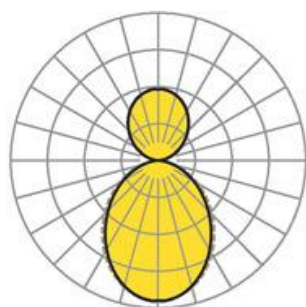

Pendant system luminaire. Aluminum profile incl. LED-unit, 135° L-shaped, naturally anodised. Housing colour black RAL 9005. Direct/indirect distribution, separately dimmable. Constant indirect share via white-opal, satin-finished acrylic diffusor throughout all system components. Direct share via white-opal, satin finished acrylic endless diffusor serio-G. Feed-in and through wiring plug-in system 10A. For system profile serio-HIT LB one wire suspension is in scope of delivery. Available accessories: face-ends with wire suspension incl. connection cord and canopy set serio-HITE LED A/E Set 5x0,75 sw (5430157104); connection cord serio-AL 5x0,75 (5430057105); endless diffusor 6m serio-G/06000 LED (5430600180); 10m serio-G/10000 LED (5431000180); 20m serio-G/20000 LED (5432000180);

Dimensions

- Dimensions LxWxH/DxH: 585 x 61 x 106 (mm)
- Pendant length min/max: 150 / 2000 (mm)
- Mounting distance A1: 570 (mm)
- Weight (net): 4.7 (kg)

Lighting/Electrical

- Placement: LED, Colour rendering/Light colour CRI ≥ 80 / 4000K
- Direct/Indirect: 64 % / 36 %
- UGR lat/lon: 15.9 / 16.5
- Luminaire luminous flux: 6200 (lm)
- LED service life: 50000h L80/B10 (Tq 25°C)
- Luminaire luminous efficacy: 112 (lm/W)
- System output: 55 (W)
- Controller: Electronic driver DALI (2 pcs.)
- Mains voltage max.: 230 V / 50 Hz
- Driver/Breaker: 12 pieces/B10
21 pieces/C10|33 pieces/C16
- Energy efficiency class: C