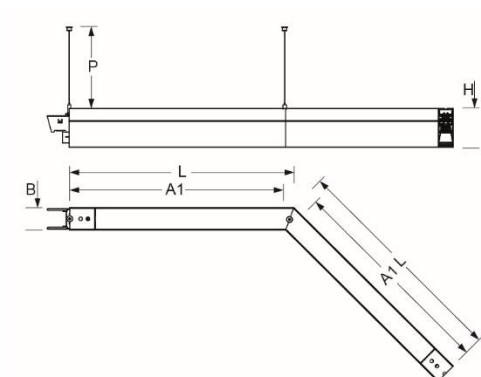

Pendant system luminaire. Aluminum profile incl. LED-unit, 135° L-shaped, naturally anodised. Housing colour black RAL 9005. Direct/indirect distribution, separately dimmable. Constant indirect share via white-opal, satin-finished acrylic diffusor throughout all system components. Direct share via white-opal, satin finished acrylic endless diffusor serio-G. Feed-in and through wiring plug-in system 10A. For system profile serio-HIT LB one wire suspension is in scope of delivery. Available accessories: face-ends with wire suspension incl. connection cord and canopy set serio-HITE LED A/E Set 5x0,75 sw (5430157104); connection cord serio-AL 5x0,75 (5430057105); endless diffusor 6m serio-G/06000 LED (5430600180); 10m serio-G/10000 LED (5431000180); 20m serio-G/20000 LED (5432000180);

- Article No.: 5464146624
- Housing material: Aluminium
- Housing colour: black RAL 9005
- Light distribution: direct/indirect distribution
- Type of installation: Pendant light strip mounting
- Certification mark: IP 20, Protection class I, F, Indoor, CE

Dimensions

- Dimensions LxWxH/DxH: 585 x 61 x 106 (mm)
- Pendant length min/max: 150 / 2000 (mm)
- Mounting distance A1: 570 (mm)
- Weight (net): 4.7 (kg)

Lighting/Electrical

- Placement: LED, Colour rendering/Light colour CRI ≥ 80 / 4000K
- Direct/Indirect: 64 % / 36 %
- UGR lat/lon: 15.9 / 16.5
- Luminaire luminous flux: 6200 (lm)
- LED service life: 50000h L80/B10 (Tq 25°C)
- Luminaire luminous efficacy: 112 (lm/W)
- System output: 55 (W)
- Controller: Electronic driver DALI (2 pcs.)
- Mains voltage max.: 230 V / 50 Hz
- Driver/Breaker: 12 pieces/B10
21 pieces/C10|33 pieces/C16
- Energy efficiency class: C