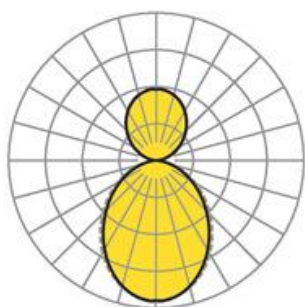

Lighting/Electrical

- Placement: LED, Colour rendering/Light colour CRI ≥ 90 / 2700K-6500K continuously adjustable
- Direct/Indirect: 64 % / 36 %
- UGR lat/lon: 15.8 / 16.4
- Luminaire luminous flux: 6100 (lm)
- LED service life: 50000h L80/B10 (Tq 25°C)
- Luminaire luminous efficacy: 87 (lm/W)
- System output: 70 (W)
- Controller: Electronic driver DALI device type 8 (2 pcs.)
- Mains voltage max.: 230 V / 50 Hz
- Driver/Breaker: 13 pieces/B10
22 pieces/B16|21 pieces/C10|36 pieces/C16
- Energy efficiency class: F