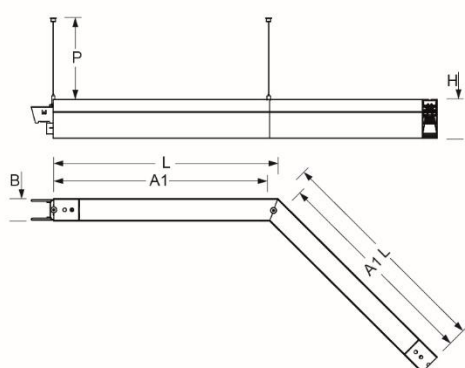

Pendant system luminaire. Aluminum profile incl. LED-unit, 135° L-shaped, naturally anodised. Housing colour traffic white RAL 9016. Direct/indirect distribution, separately dimmable. Constant indirect share via white-opal, satin-finished acrylic diffuser throughout all system components. Direct share via white-opal, satin finished acrylic endless diffuser serio-G. Durchgangsverdrahtung Stecksystem 10A. For system profile serio-HIT LB one wire suspension is in scope of delivery. Als Zubehör erhältlich: Stirnseiten mit Abhängung und Anschlussleitung Set serio-HITE LED A/E Set 5x0,75 sw (5430157104); Anschlussleitung serio-AL 5x0,75 (5430057105); Endlosdiffusor 6m serio-G/06000 LED (5430600180); 10m serio-G/10000 LED (5431000180); 20m serio-G/20000 LED (5432000180);

- Article No.: 5464126921
- Housing material: Aluminium
- Housing colour: traffic white RAL 9016
- Light distribution: direct/indirect distribution
- Type of installation: Pendant light strip mounting
- Certification mark: IP 20, Protection class I, F, Indoor, CE

## Dimensions

- Dimensions LxWxH/DxH: 585 x 61 x 106 (mm)
- Pendant length min/max: 150 / 2000 (mm)
- Mounting distance A1: 570 (mm)
- Weight (net): 4.7 (kg)