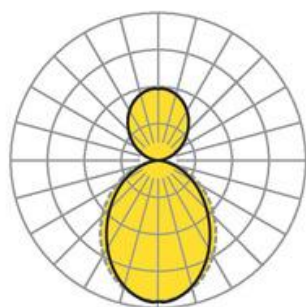

Pendant system luminaire. Aluminum profile incl. LED-unit, naturally anodised. Housing colour black RAL 9005. Direct/indirect distribution, separately dimmable. Constant indirect share via white-opal, satin-finished acrylic diffuser throughout all system components. Direct share via white-opal, satin finished acrylic endless diffuser serio-G. Feed-in and through wiring plug-in system 10A. For system profile serio-HIT LB one wire suspension is in scope of delivery. Available accessories: face-ends with wire suspension incl. connection cord and canopy set serio-HITE LED A/E Set 5x0,75 sw (5430157104); connection cord serio-AL 5x0,75 (5430057105); endless diffuser 6m serio-G/06000 LED (5430600180); 10m serio-G/10000 LED (5431000180); 20m serio-G/20000 LED (5432000180);

Dimensions

- Dimensions LxWxH/DxH: 2805 x 61 x 106 (mm)
- Pendant length min/max: 150 / 2000 (mm)
- Mounting distance A1: 2805 (mm)
- Weight (net): 10.2 (kg)

Lighting/Electrical

- Placement: LED, Colour rendering/Light colour CRI ≥ 80 / 4000K
- Direct/Indirect: 64 % / 36 %
- UGR lat/lon: 22.1 / 23.3
- Luminaire luminous flux: 15800 (lm)
- LED service life: 50000h L80/B10 (Tq 25°C)
- Luminaire luminous efficacy: 113 (lm/W)
- System output: 139 (W)
- Controller: Electronic driver DALI (3 pcs.)
- Mains voltage max.: 230 V / 50 Hz
- Driver/Breaker: 12 pieces/B10
20 pieces/B16|21 pieces/C10|33 pieces/C16
- Energy efficiency class: C