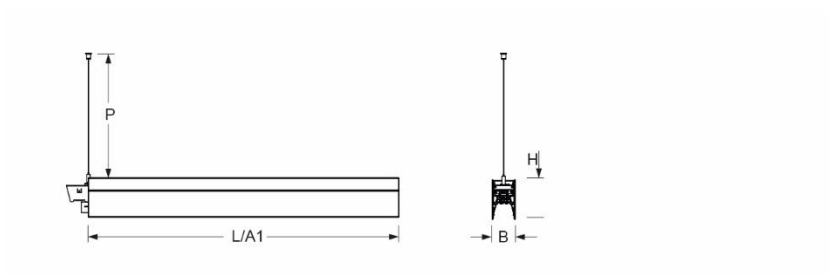

Pendant system luminaire. Aluminum profile incl. LED-unit, naturally anodised. Housing colour black RAL 9005. Direct/indirect distribution, separately dimmable. Constant indirect share via white-opal, satin-finished acrylic diffuser throughout all system components. Direct share via white-opal, satin finished acrylic endless diffuser serio-G. Feed-in and through wiring plug-in system 10A. For system profile serio-HIT LB one wire suspension is in scope of delivery. Available accessories: face-ends with wire suspension incl. connection cord and canopy set serio-HITE LED A/E Set 5x0,75 sw (5430157104); connection cord serio-AL 5x0,75 (5430057105); endless diffuser 6m serio-G/06000 LED (5430600180); 10m serio-G/10000 LED (5431000180); 20m serio-G/20000 LED (5432000180);

- Article No.: 5430146604
- Housing material: Aluminium
- Housing colour: black RAL 9005
- Light distribution: direct/indirect distribution
- Type of installation: Pendant light strip mounting
- Certification mark: IP 20, Protection class I, F, Indoor, CE

Dimensions

- Dimensions LxWxH/DxH: 2805 x 61 x 106 (mm)
- Pendant length min/max: 150 / 2000 (mm)
- Mounting distance A1: 2805 (mm)
- Weight (net): 10.2 (kg)

Lighting/Electrical

- Placement: LED, Colour rendering/Light colour CRI ≥ 80 / 4000K
- Direct/Indirect: 64 % / 36 %
- UGR lat/lon: 22.1 / 23.3
- Luminaire luminous flux: 15800 (lm)
- LED service life: 50000h L80/B10 (Tq 25°C)
- Luminaire luminous efficacy: 113 (lm/W)
- System output: 139 (W)
- Controller: Electronic driver DALI (3 pcs.)
- Mains voltage max.: 230 V / 50 Hz
- Driver/Breaker: 12 pieces/B10
20 pieces/B16|21 pieces/C10|33 pieces/C16
- Energy efficiency class: C