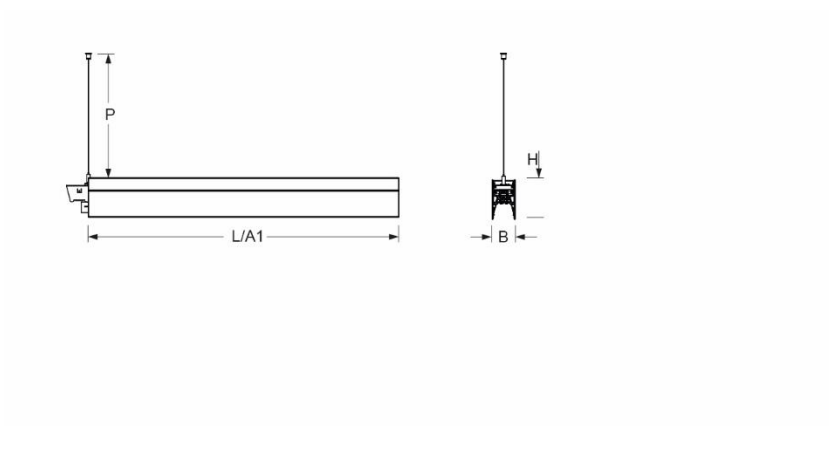

Pendant system luminaire. Aluminum profile incl. LED-unit, naturally anodised. Housing colour black RAL 9005. Direct/indirect distribution, separately dimmable. Constant indirect share via white-opal, satin-finished acrylic diffuser throughout all system components. Direct share via white-opal, satin finished acrylic endless diffuser serio-G. Feed-in and through wiring plug-in system 10A. For system profile serio-HIT LB one wire suspension is in scope of delivery. Available accessories: face-ends with wire suspension incl. connection cord and canopy set serio-HITE LED A/E Set 5x0,75 sw (5430157104); connection cord serio-AL 5x0,75 (5430057105); endless diffuser 6m serio-G/06000 LED (5430600180); 10m serio-G/10000 LED (5431000180); 20m serio-G/20000 LED (5432000180);

- Article No.: 5438146604
- Housing material: Aluminium
- Housing colour: black RAL 9005
- Light distribution: direct/indirect distribution
- Type of installation: Pendant light strip mounting
- Certification mark: IP 20, Protection class I, F, Indoor, CE

## Dimensions

- Dimensions LxWxH/DxH: 2245 x 61 x 106 (mm)
- Pendant length min/max: 150 / 2000 (mm)
- Mounting distance A1: 2245 (mm)
- Weight (net): 8.4 (kg)