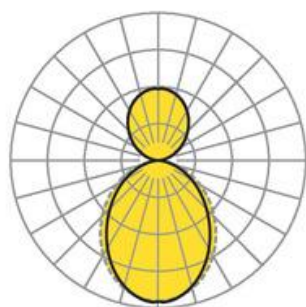

- Placement: LED, Colour rendering/Light colour CRI ≥ 80 / 4000K
- Direct/Indirect: 64 % / 36 %
- UGR lat/lon: 22.1 / 23.3
- Luminaire luminous flux: 12500 (lm)
- LED service life: 50000h L80/B10 (Tq 25°C)
- Luminaire luminous efficacy: 113 (lm/W)
- System output: 110 (W)
- Controller: Electronic driver DALI (3 pcs.)
- Mains voltage max.: 230 V / 50 Hz
- Driver/Breaker: 12 pieces/B10
20 pieces/B16|21 pieces/C10|33 pieces/C16
- Energy efficiency class: C